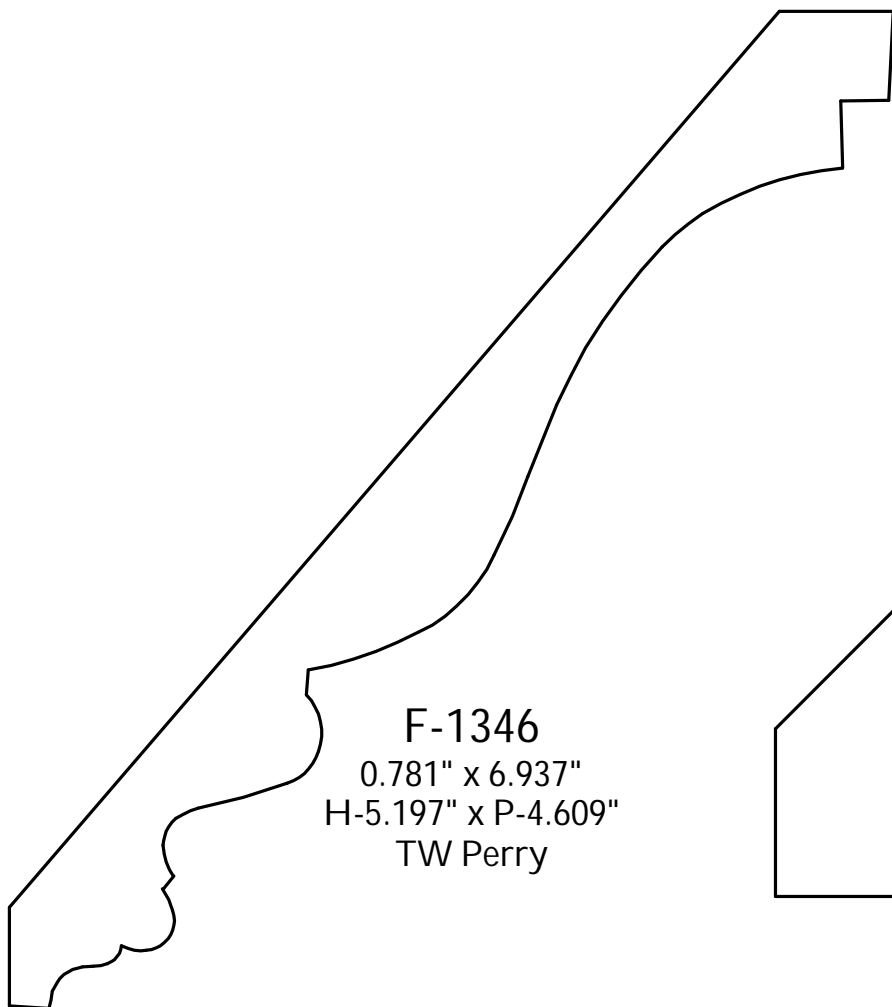

F-1346
0.781" x 6.937"
H-5.197" x P-4.609"
TW Perry