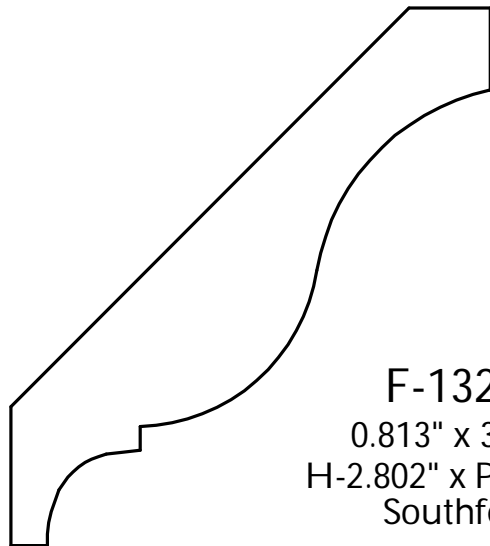

F-1324
0.813" x 3.75"
H-2.802" x P-2.501"
Southfen

R. Thomas Frock, Inc.

2730 Loch Raven Rd.
Baltimore, MD 21218

P: (410) 243-9322 - F: (410) 889-2594