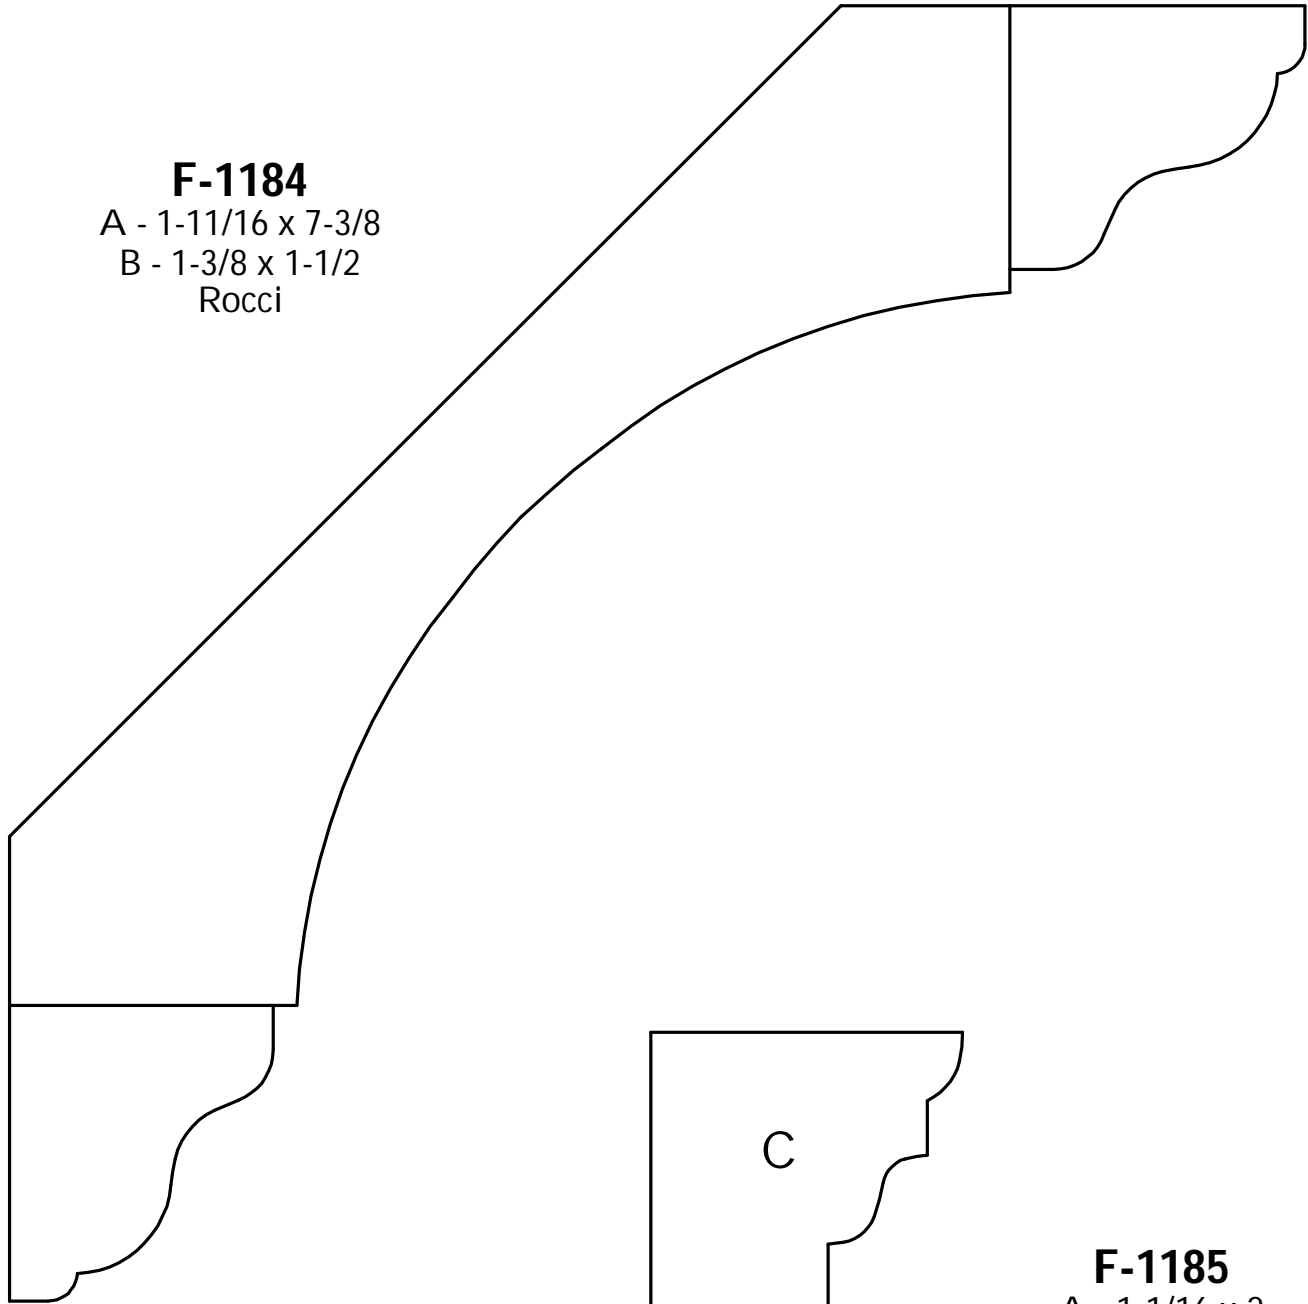

F-1184

A - $1\text{-}11/16 \times 7\text{-}3/8$

B - $1\text{-}3/8 \times 1\text{-}1/2$

Rocci

F-1185

A - $1\text{-}1/16 \times 2$

B - $1\text{-}5/8 \times 2\text{-}9/16$

C - $1\text{-}5/8 \times 1\text{-}7/8$

Rocci