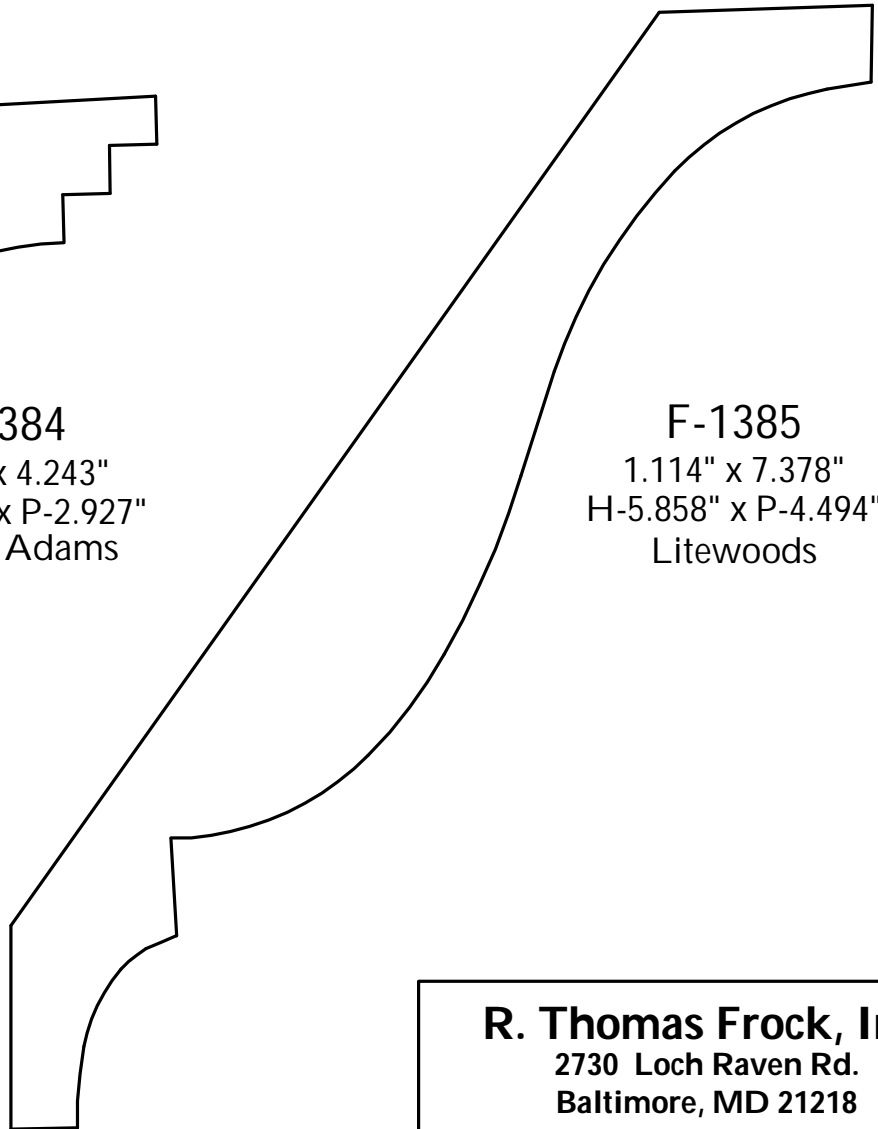

F-1382
 0.667" x 5.179"
 H-3.941" x P-3.379"
 TW Perry

F-1383
 0.948" x 3.769"
 H-3.047" x P-2.243"
 Delbert Adams

F-1384
 1.061" x 4.243"
 H-3.078" x P-2.927"
 Delbert Adams

F-1385
 1.114" x 7.378"
 H-5.858" x P-4.494"
 Litewoods