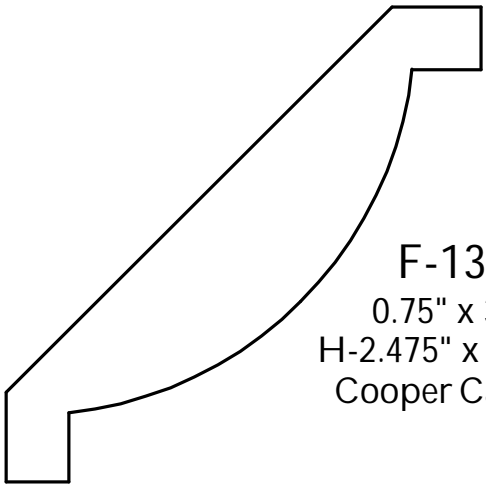

F-1381
0.75" x 3.50"
H-2.475" x P-2.475"
Cooper Cabinets

R. Thomas Frock, Inc.
2730 Loch Raven Rd.
Baltimore, MD 21218
P: (410) 243-9322 - F: (410) 889-2594
Custom Crowns - Page 116