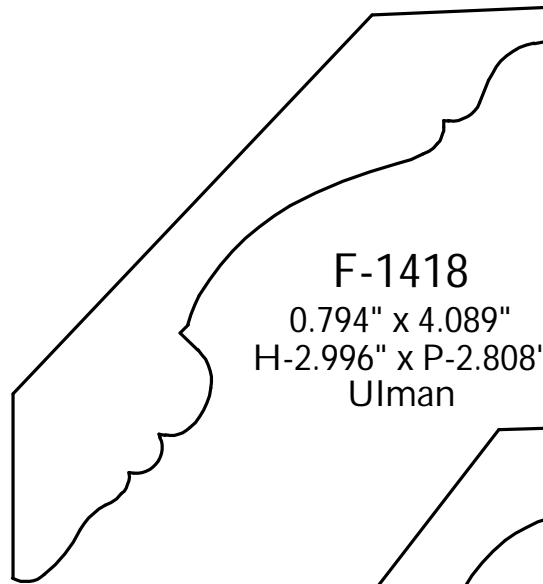

R. Thomas Frock, Inc.

2730 Loch Raven Rd.
Baltimore, MD 21218

P: (410) 243-9322 - F: (410) 889-2594

Custom Crowns - Page 124