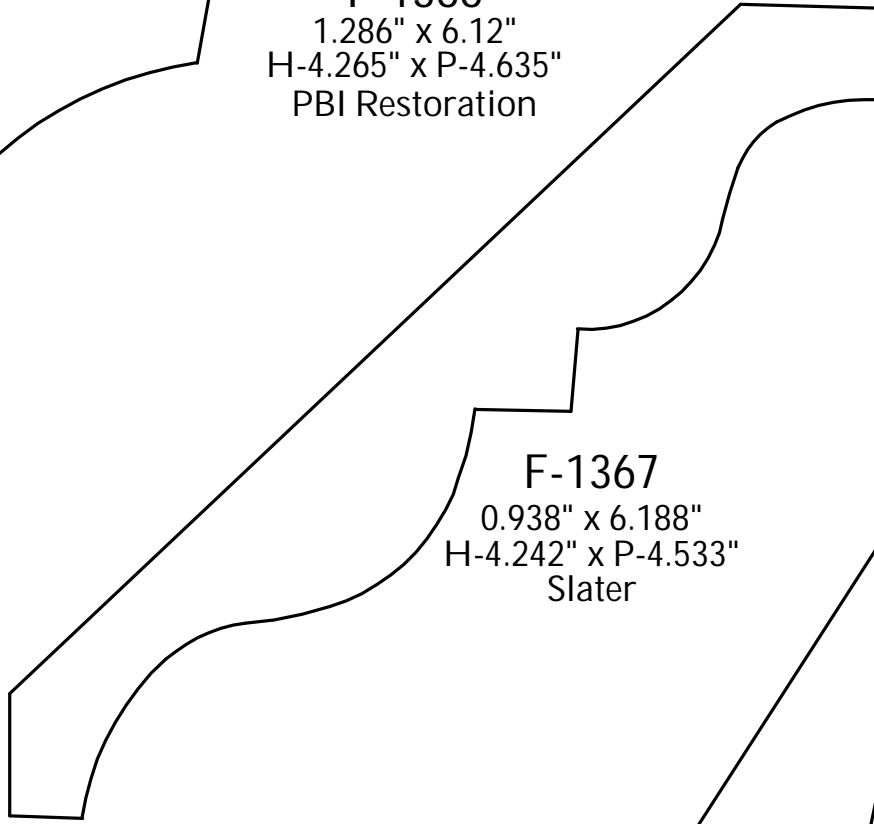

P: (410) 243-9322 - F: (410) 889-2594

Custom Crowns - Page 112

F-1366
 1.286" x 6.12"
 H-4.265" x P-4.635"
 PBI Restoration

F-1367
 0.938" x 6.188"
 H-4.242" x P-4.533"
 Slater

F-1368
 1.055" x 7.045"
 H-6.137" x P-4.233"
 Fitchner