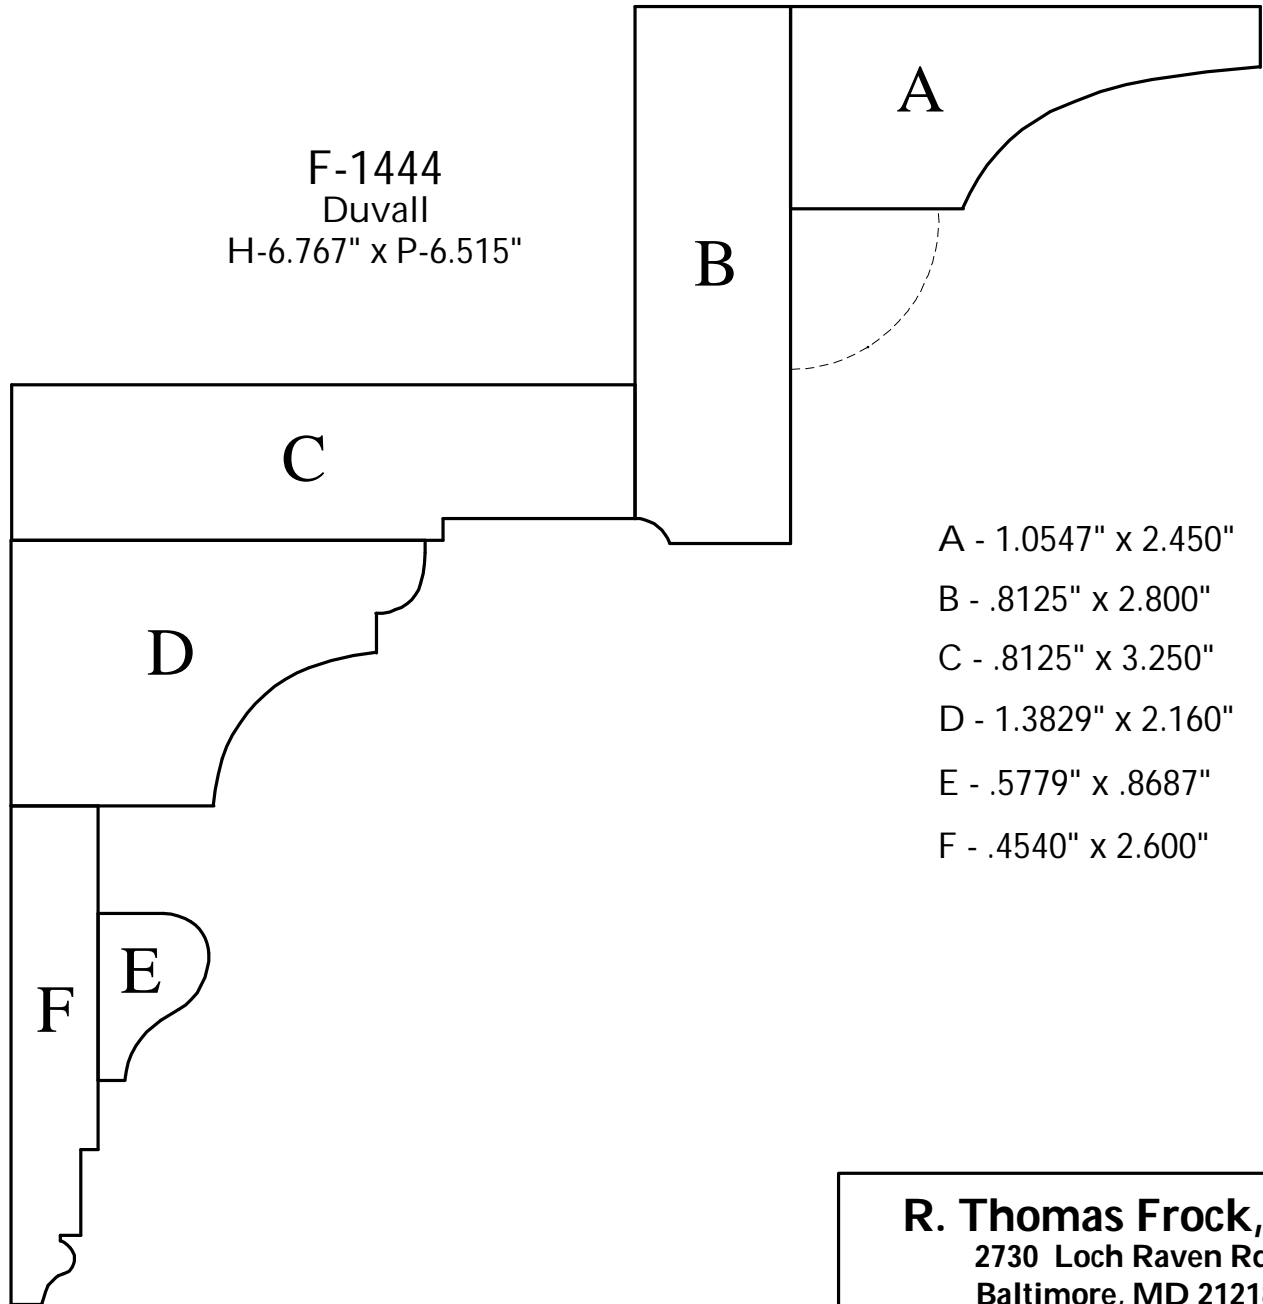

F-1444
Duvall
H-6.767" x P-6.515"

A - 1.0547" x 2.450"

B - .8125" x 2.800"

C - .8125" x 3.250"

D - 1.3829" x 2.160"

E - .5779" x .8687"

F - .4540" x 2.600"

R. Thomas Frock, Inc.

2730 Loch Raven Rd.

Baltimore, MD 21218

P: (410) 243-9322 - F: (410) 889-2594

Custom Crowns - Page 132