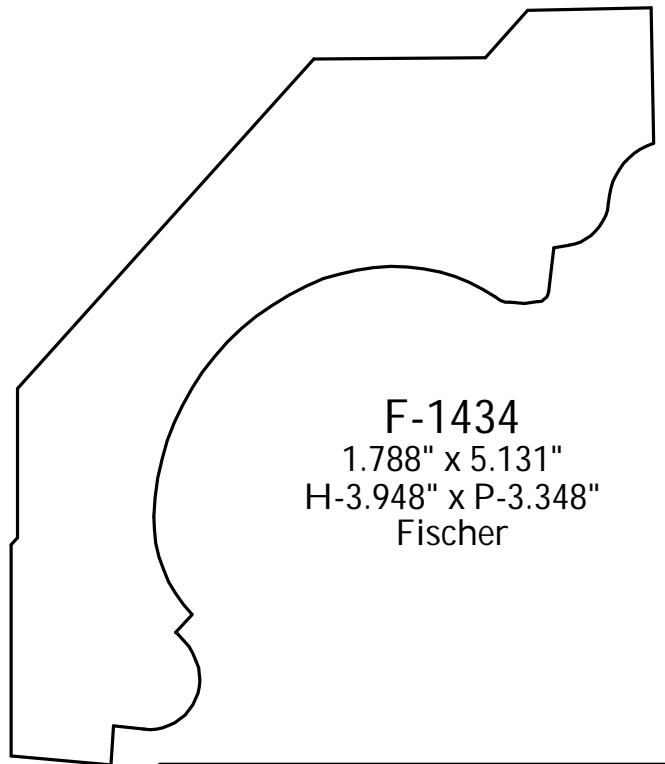

F-1434
1.788" x 5.131"
H-3.948" x P-3.348"
Fischer

R. Thomas Frock, Inc.

2730 Loch Raven Rd.
Baltimore, MD 21218

P: (410) 243-9322 - F: (410) 889-2594

Custom Crowns - Page 127