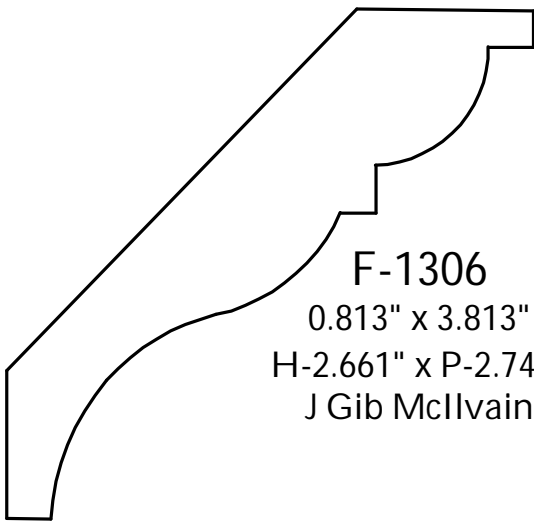

Baltimore, MD 21218

P: (410) 243-9322 - F: (410) 889-2594

Custom Crowns - Page 97

F-1304
 0.75" x 4.063"
 H-3.132" x P-2.60"
 American Lumber

F-1305
 1.313" x 2.25"
 H-1.313" x P-2.25"
 American Lumber

F-1306
 0.813" x 3.813"
 H-2.661" x P-2.747"
 J Gib McIlvain