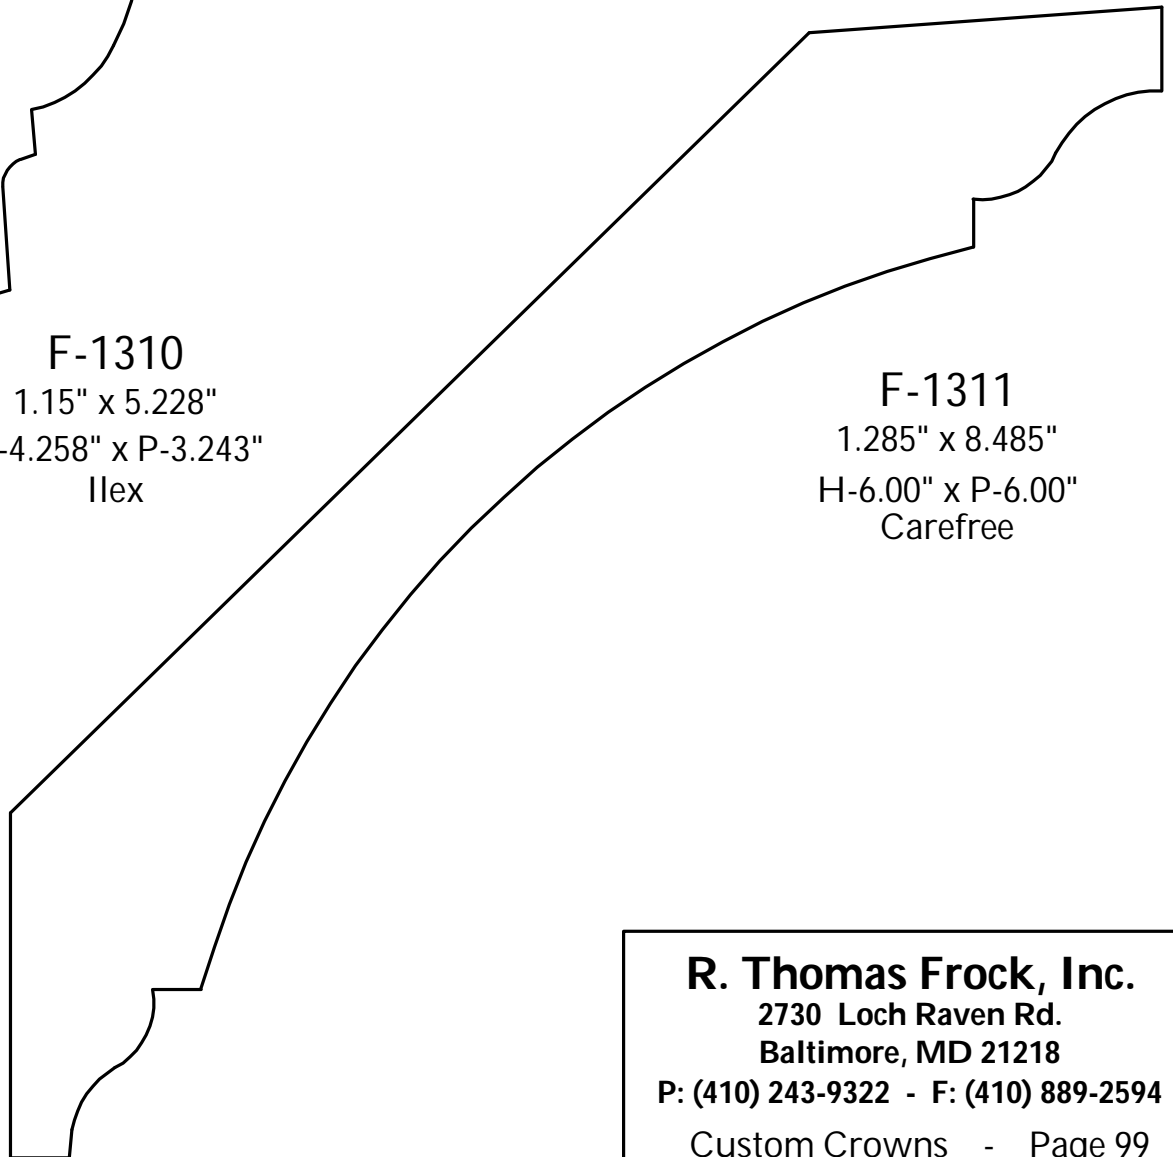

F-1310
1.15" x 5.228"
H-4.258" x P-3.243"
Ilex

F-1311
1.285" x 8.485"
H-6.00" x P-6.00"
Carefree

R. Thomas Frock, Inc.

2730 Loch Raven Rd.

Baltimore, MD 21218

P: (410) 243-9322 - F: (410) 889-2594

Custom Crowns - Page 99