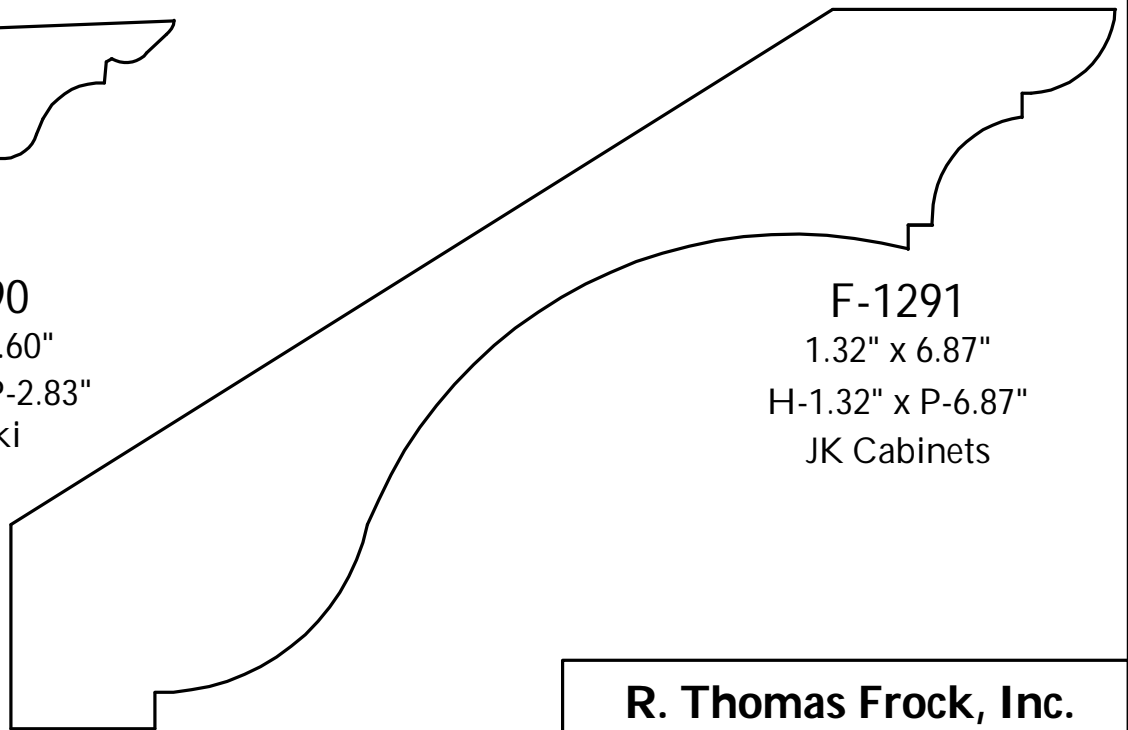

P: (410) 243-9322 - F: (410) 889-2594

Custom Crowns - Page 93

F-1288
3.05" x 7.27"
H-5.00" x P-5.62"
TW Perry

F-1289
0.85" x 2.90"
H-1.88" x P-2.23"
Goldsborough

F-1290
0.90" x 3.60"
H-2.22" x P-2.83"
Zoarski