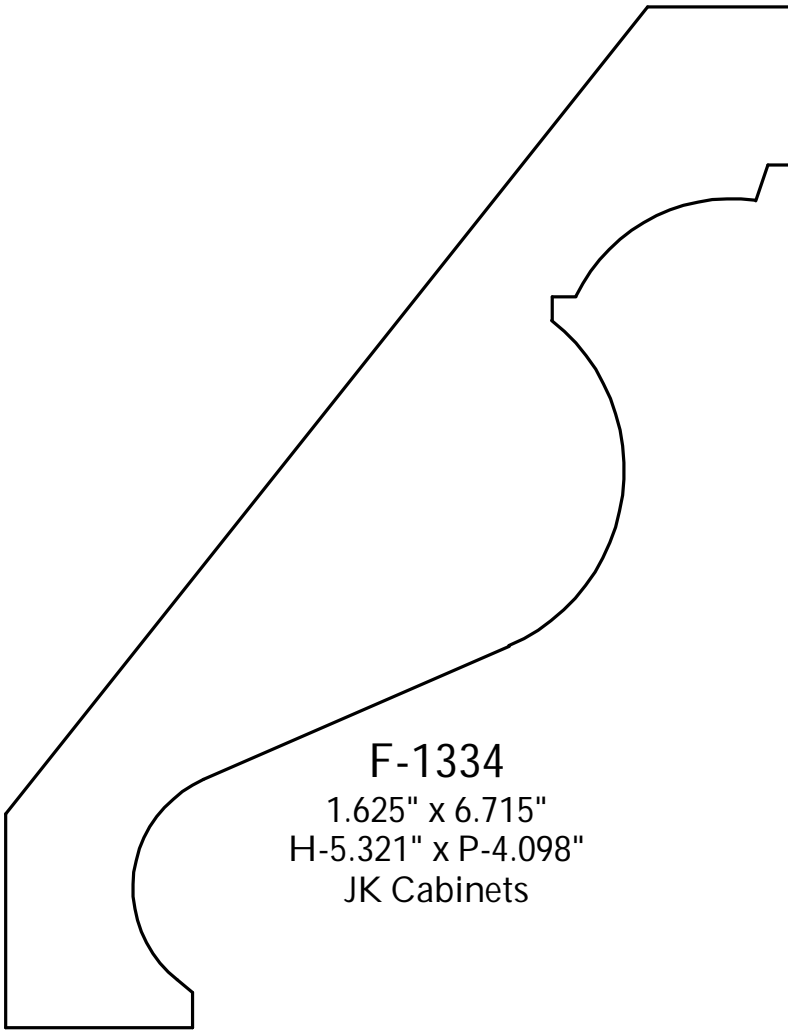

F-1334
1.625" x 6.715"
H-5.321" x P-4.098"
JK Cabinets