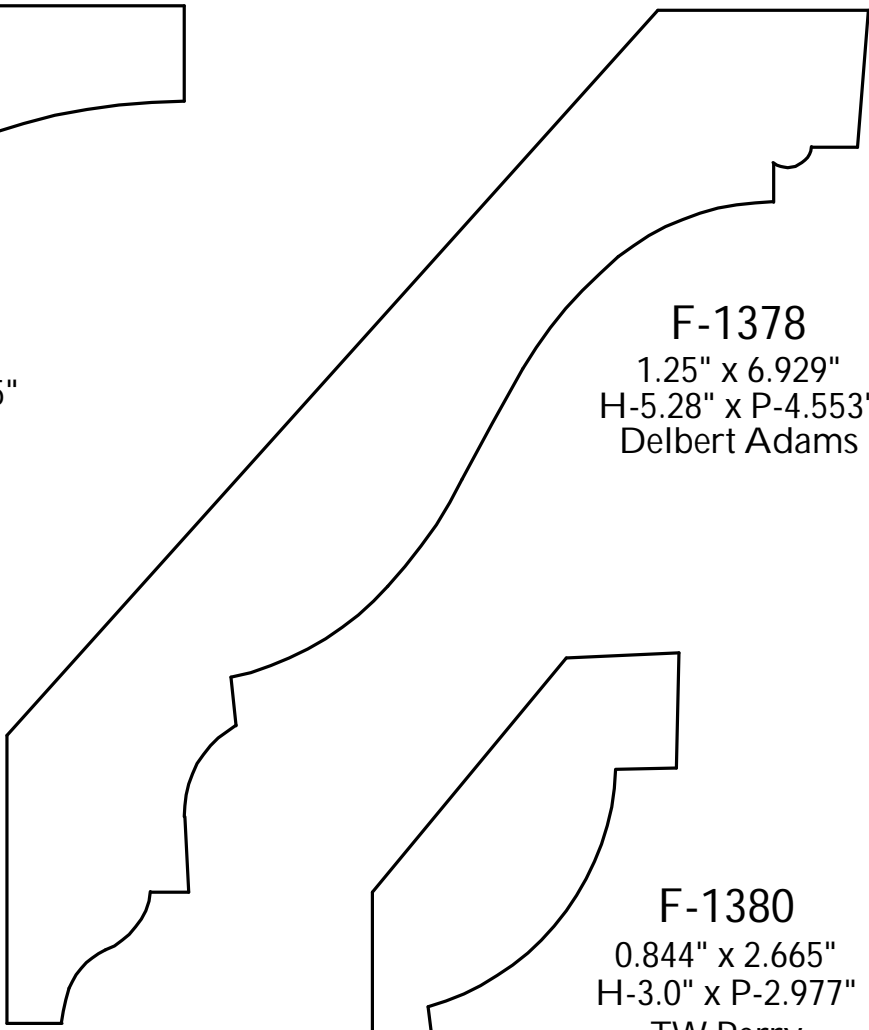

F-1377
1.565" x 5.394"
H-3.999" x P-3.625"
Cabinet Max

F-1380
0.844" x 2.665"
H-3.0" x P-2.977"
TW Perry

F-1378
1.25" x 6.929"
H-5.28" x P-4.553"
Delbert Adams