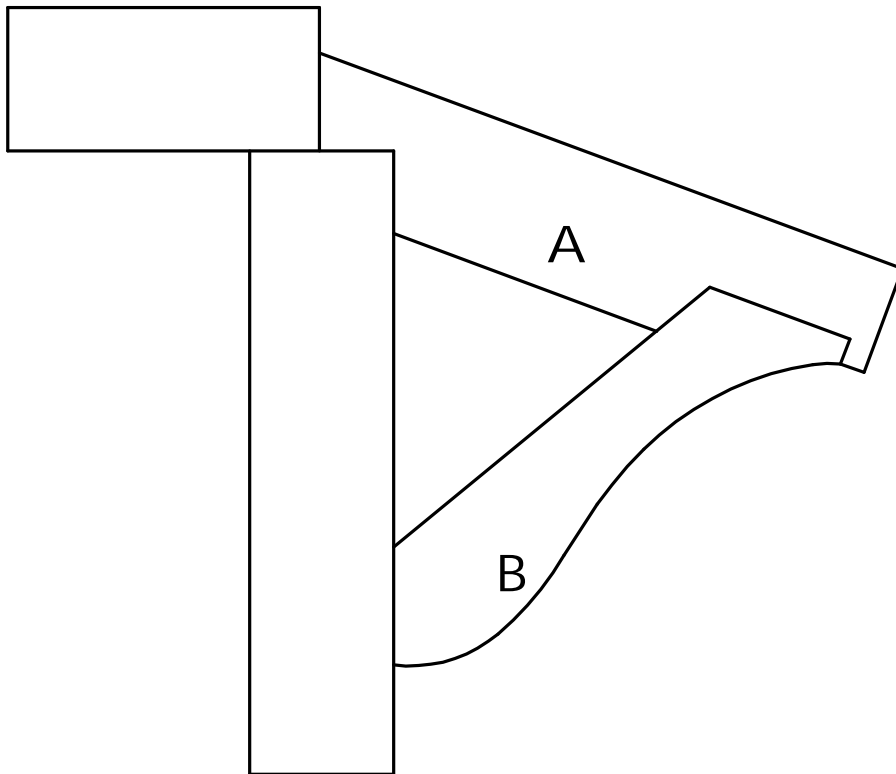

F-1119
A- 3/4 x 3-1/4
B- .7395 x 2.9161
Baynes Furniture

R. Thomas Frock, Inc.
2730 Loch Raven Rd.
Baltimore, MD 21218
P: (410) 243-9322 - F: (410) 889-2594
Custom Crowns - Page 36