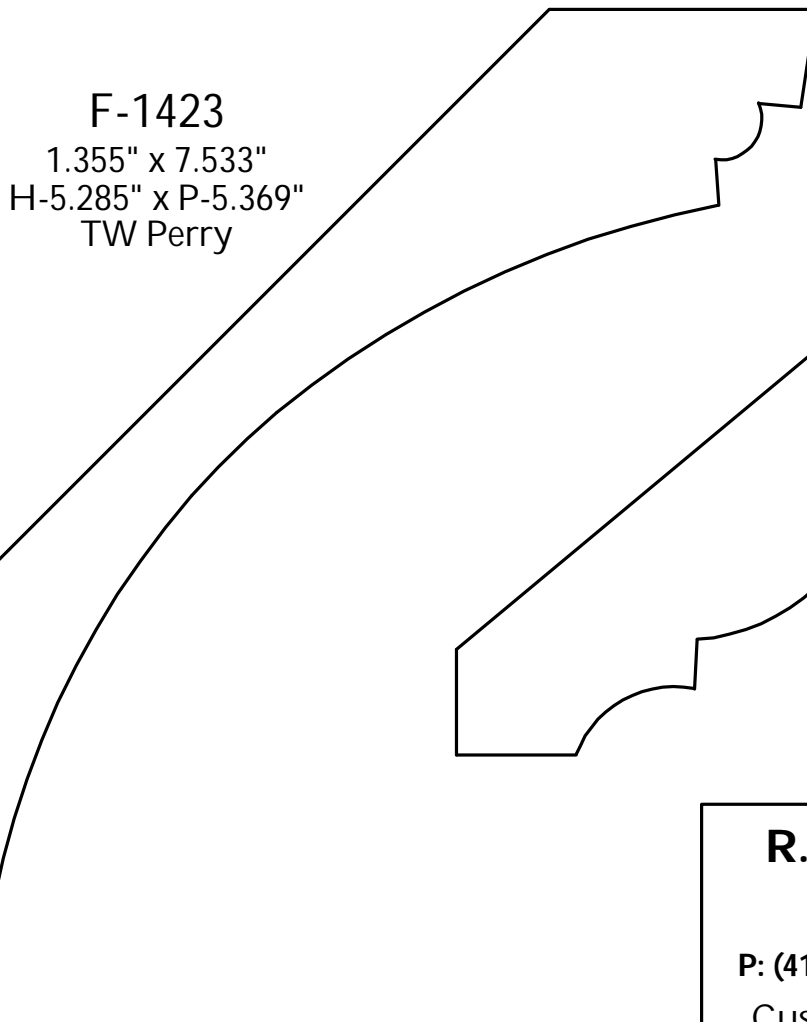

F-1424
0.994" x 4.616"
H-2.751" x P-3.782"
Mill Valley

F-1423
1.355" x 7.533"
H-5.285" x P-5.369"
TW Perry