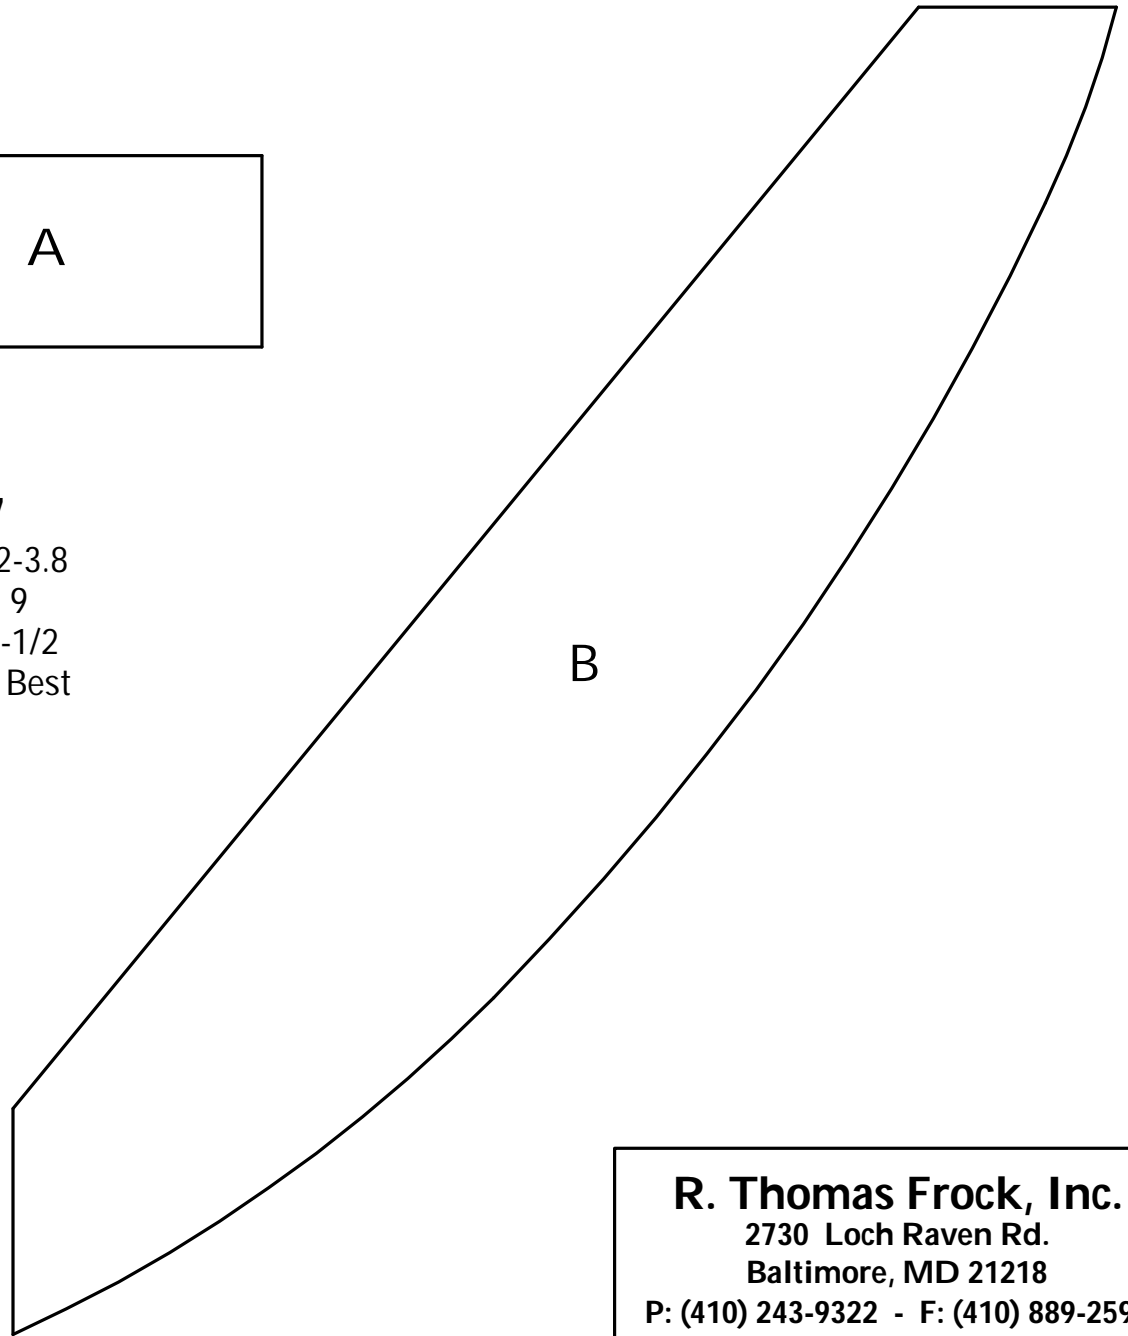

F-1137
A - 1-5/16 x 2-3.8
B - 1-5/8 x 9
C - 1-5/8 x 3-1/2
Woodworks Best

R. Thomas Frock, Inc.
2730 Loch Raven Rd.
Baltimore, MD 21218
P: (410) 243-9322 - F: (410) 889-2594
Custom Crowns - Page 45