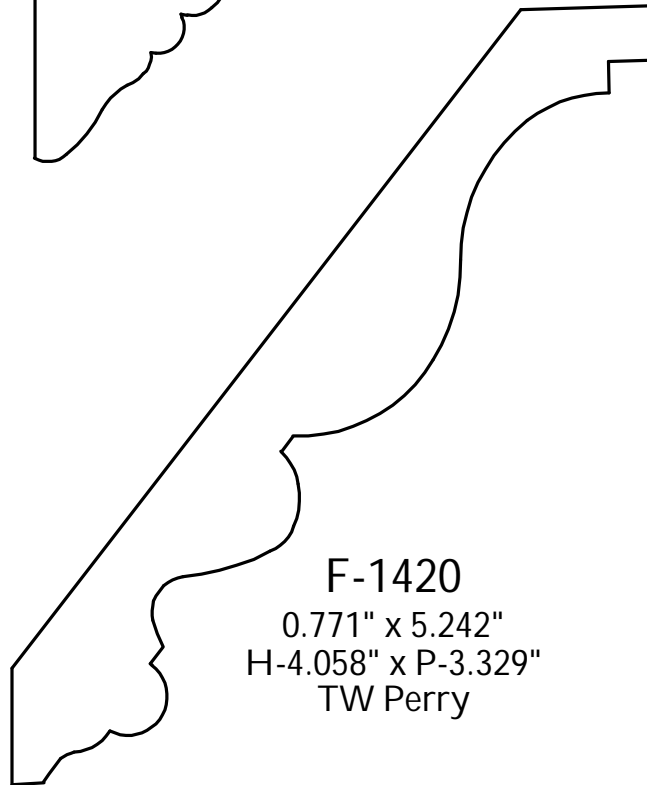

F-1418
0.794" x 4.089"
H-2.996" x P-2.808"
Ulman

F-1420
0.771" x 5.242"
H-4.058" x P-3.329"
TW Perry

R. Thomas Frock, Inc.

2730 Loch Raven Rd.
Baltimore, MD 21218

P: (410) 243-9322 - F: (410) 889-2594

Custom Crowns - Page 124