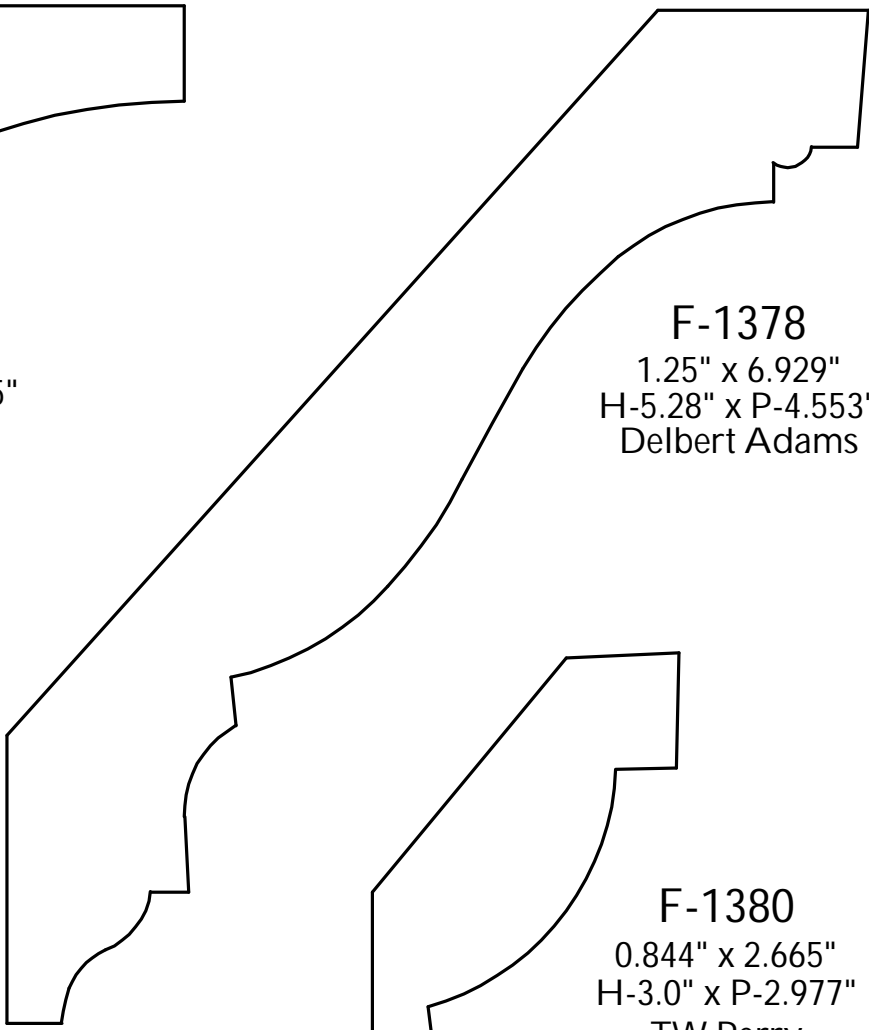

F-1378
1.25" x 6.929"
H-5.28" x P-4.553"
Delbert Adams

F-1380
0.844" x 2.665"
H-3.0" x P-2.977"
TW Perry

F-1379
1.041" x 5.129"
H-4.513" x P-2.943"
Delbert Adams

F-1381
0.75" x 3.50"
H-2.475" x P-2.475"
Cooper Cabinets