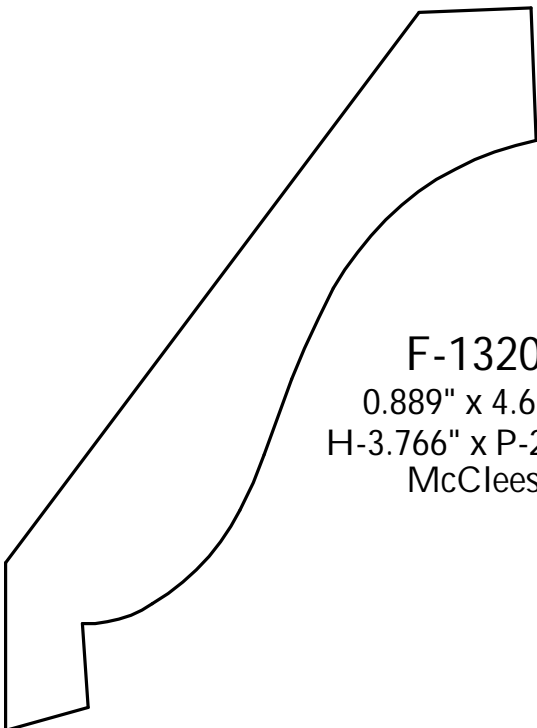

F-1320
0.889" x 4.656"
H-3.766" x P-2.767"
McClees

R. Thomas Frock, Inc.

2730 Loch Raven Rd.
Baltimore, MD 21218

P: (410) 243-9322 - F: (410) 889-2594

Custom Crowns - Page 101