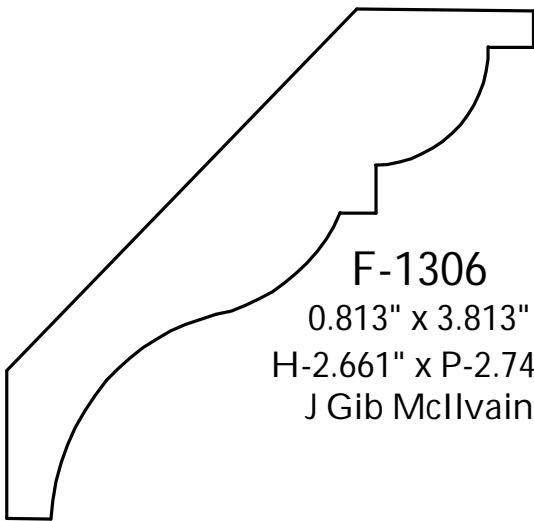

Baltimore, MD 21218

P: (410) 243-9322 - F: (410) 889-2594

Custom Crowns - Page 97

F-1304
0.75" x 4.063"
H-3.132" x P-2.60"
American Lumber

F-1305
1.313" x 2.25"
H-1.313" x P-2.25"
American Lumber

F-1306
0.813" x 3.813"
H-2.661" x P-2.747"
J Gib McIlvain