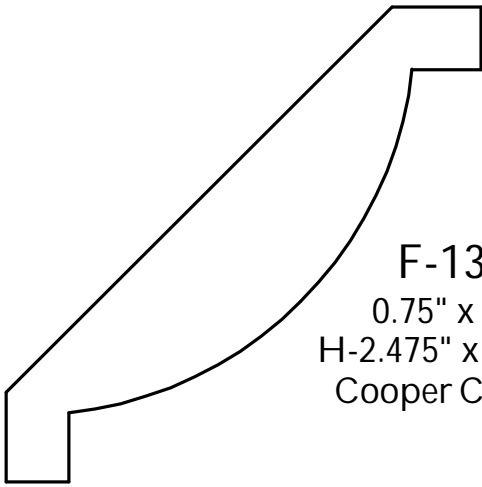

F-1381
0.75" x 3.50"
H-2.475" x P-2.475"
Cooper Cabinets

R. Thomas Frock, Inc.
2730 Loch Raven Rd.
Baltimore, MD 21218
P: (410) 243-9322 - F: (410) 889-2594
Custom Crowns - Page 116