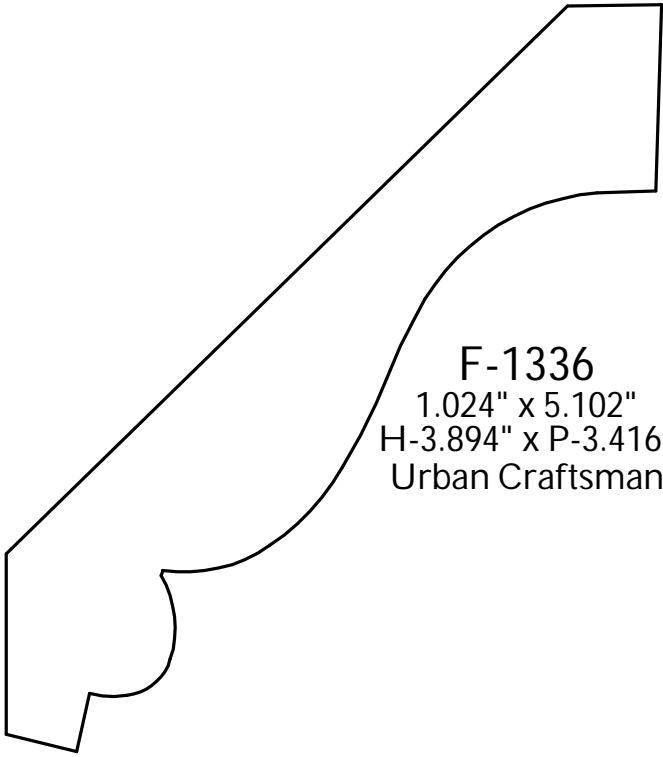

F-1336
1.024" x 5.102"
H-3.894" x P-3.416"
Urban Craftsman