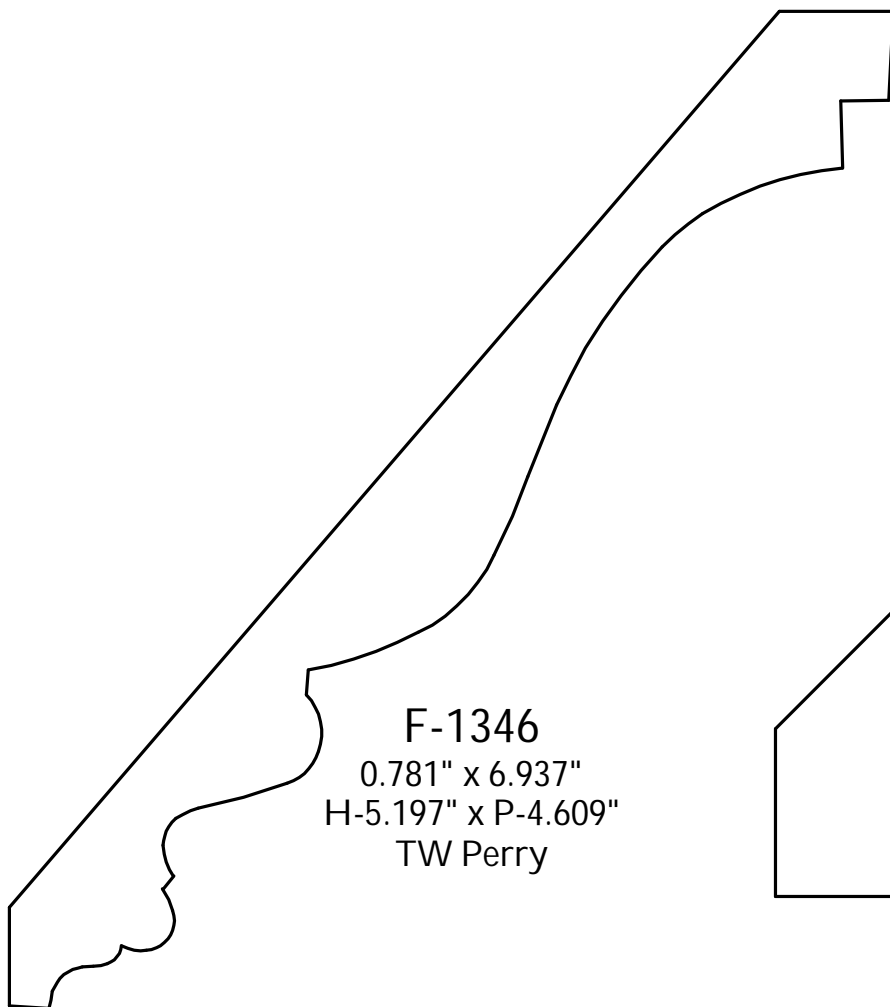

F-1346
0.781" x 6.937"
H-5.197" x P-4.609"
TW Perry