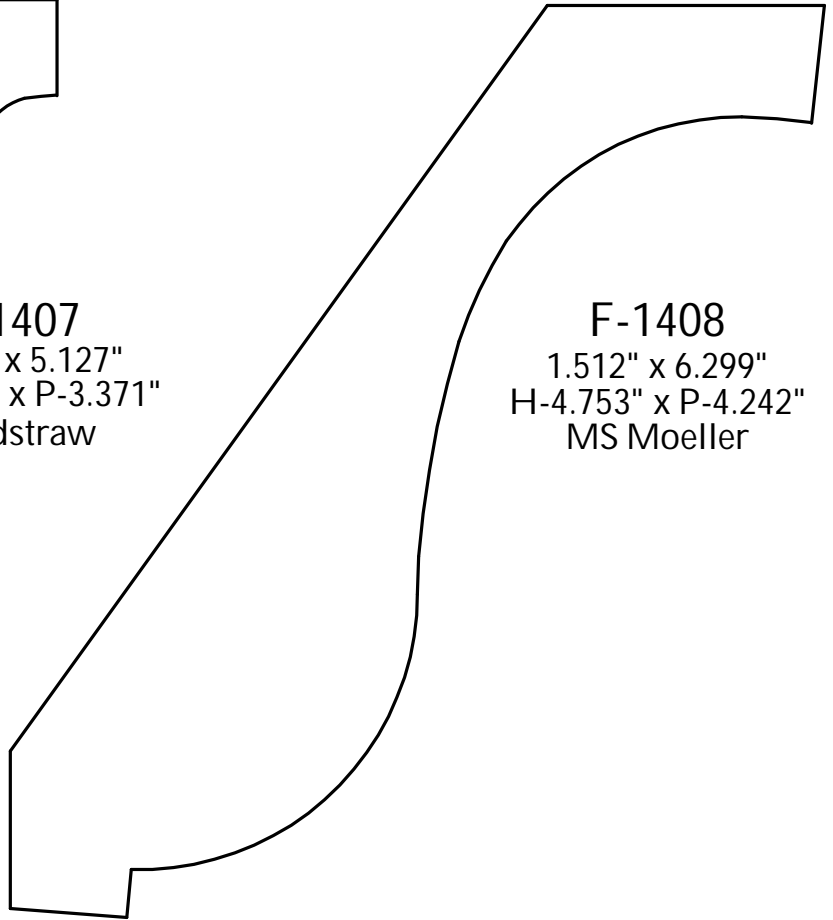

F-1407
0.806" x 5.127"
H-3.862" x P-3.371"
Goldstraw

F-1408
1.512" x 6.299"
H-4.753" x P-4.242"
MS Moeller