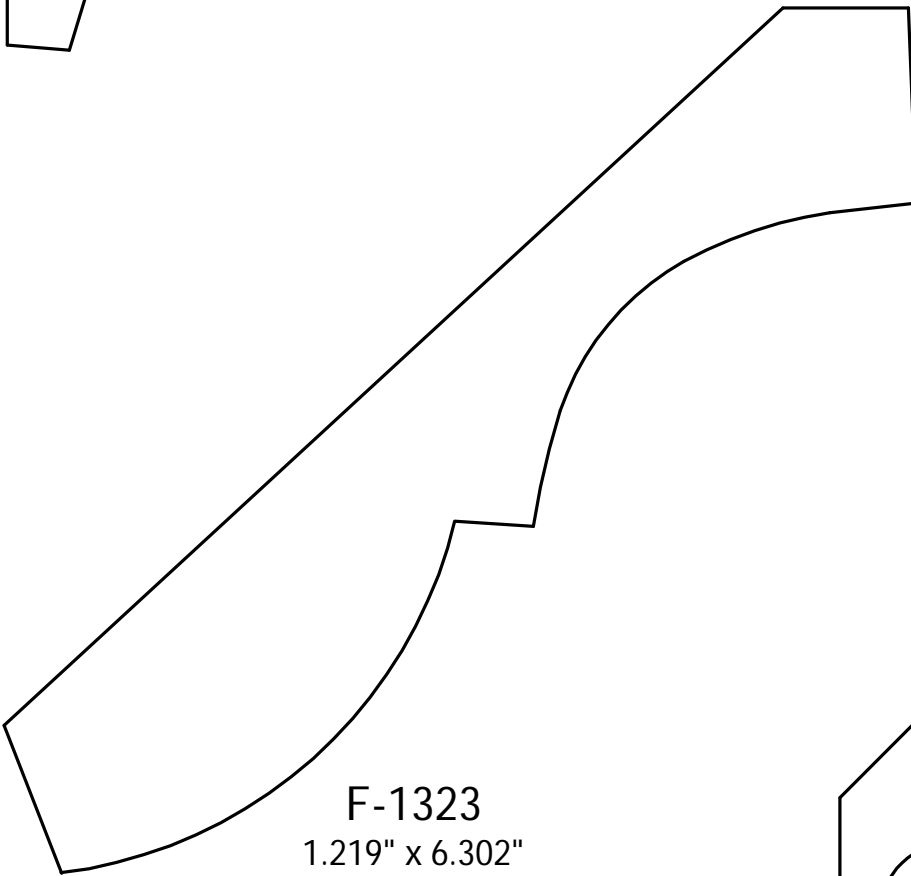

P: (410) 243-9322 - F: (410) 889-2594

Custom Crowns - Page 101

F-1321
 0.855" x 3.657"
 H-2.937" x P-2.211"
 McClees

F-1322
 1.063" x 2.563"
 H-1.983" x P-1.671"
 TW Perry

F-1323
 1.219" x 6.302"
 H-4.754" x P-4.51"
 Honeygo Builders