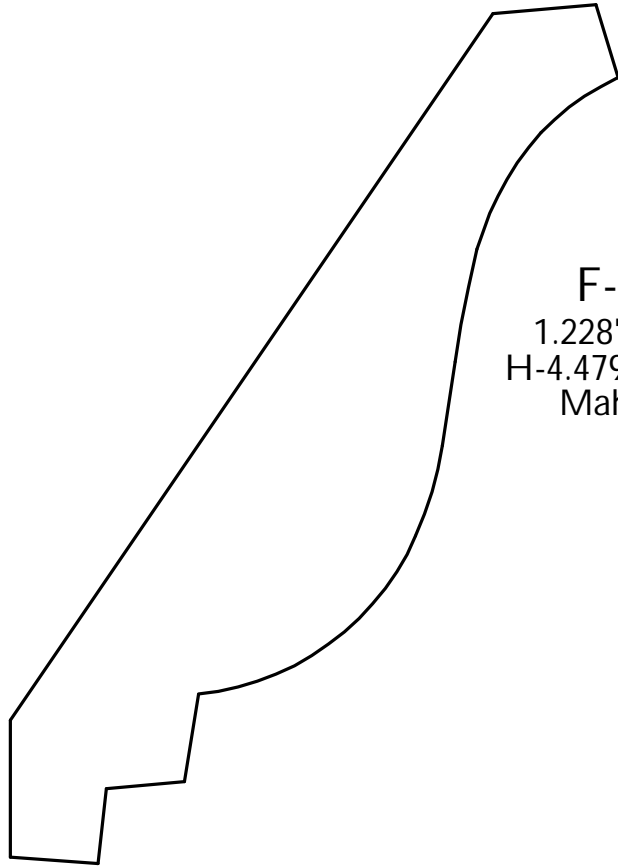

R. Thomas Frock, Inc.

2730 Loch Raven Rd.
 Baltimore, MD 21218

P: (410) 243-9322 - F: (410) 889-2594

Custom Crowns - Page 124

F-1421
 0.908" x 3.108"
 H-2.169" x P-2.232"
 CL McCoy

F-1422
 1.228" x 5.391"
 H-4.479" x P-3.17"
 Mahogany