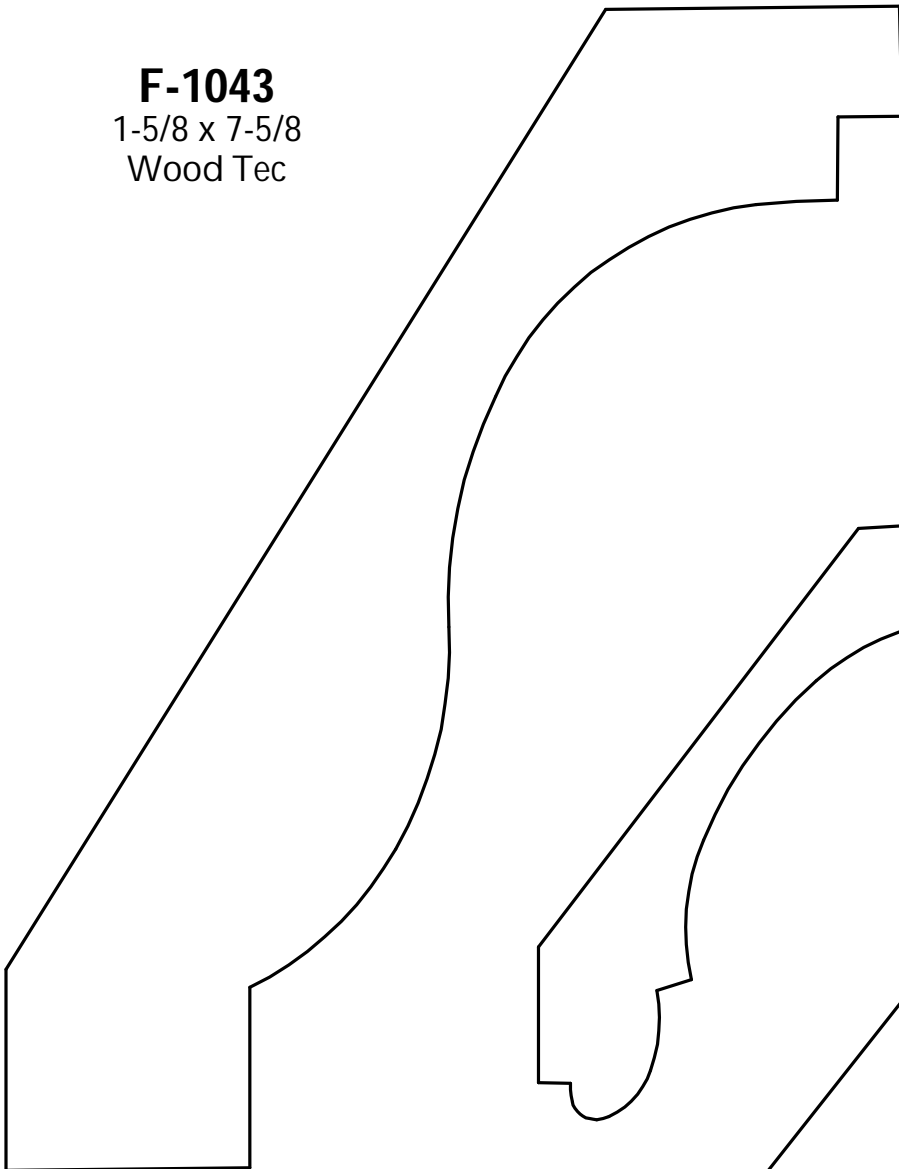

F-1043
1-5/8 x 7-5/8
Wood Tec

F-1044
7/8 x 3-3/4

F-1045
3/4 x 6-1/8

R. Thomas Frock, Inc.
2730 Loch Raven Rd.
Baltimore, MD 21218
P: (410) 243-9322 - F: (410) 889-2594
Custom Crowns - Page 12

F-1046
1-3/8 x 3-9/16