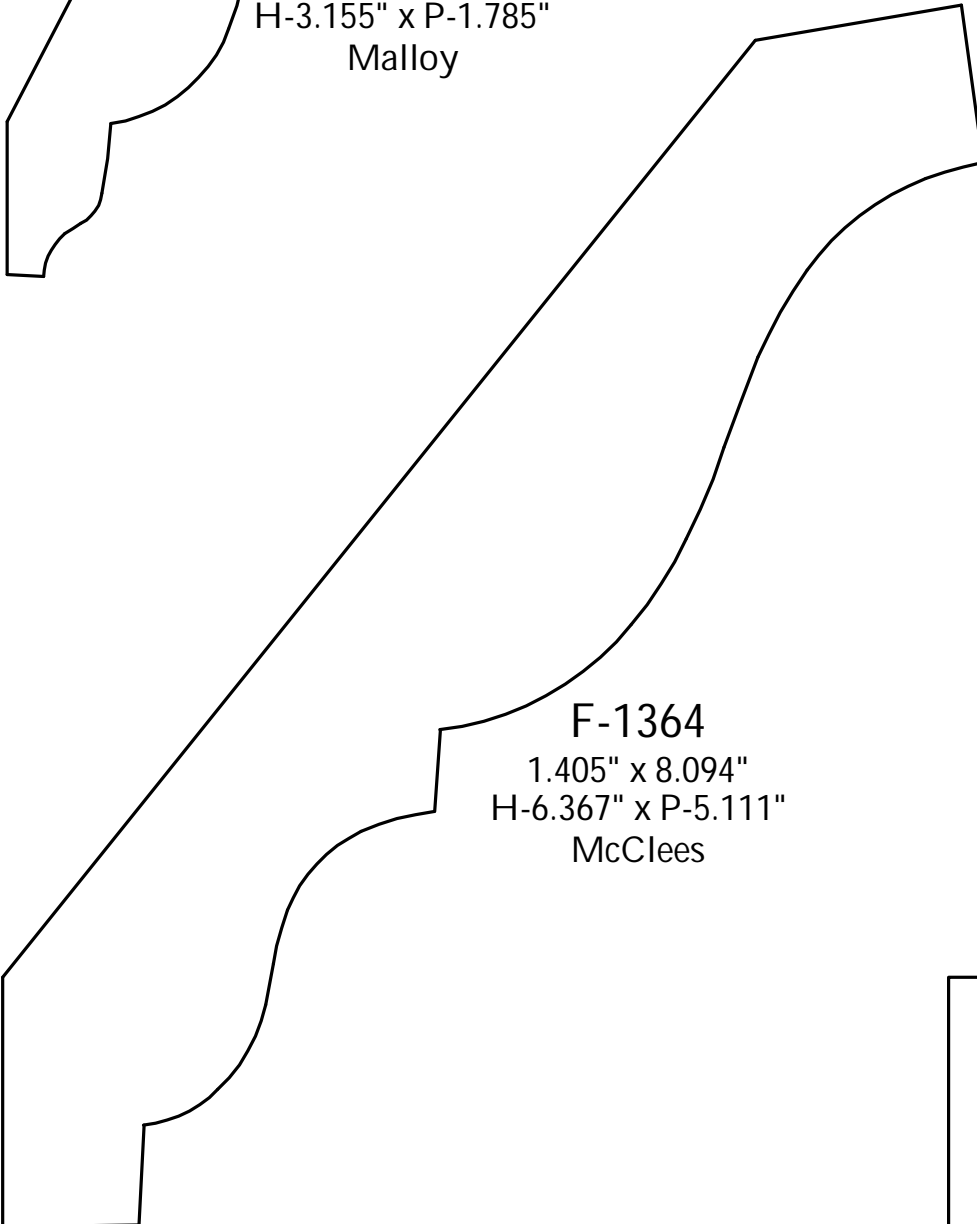

F-1363
0.81" x 3.605"
H-3.155" x P-1.785"
Malloy

F-1364
1.405" x 8.094"
H-6.367" x P-5.111"
McClees

R. Thomas Frock, Inc.

2730 Loch Raven Rd.
Baltimore, MD 21218

P: (410) 243-9322 - F: (410) 889-2594

Custom Crowns - Page 112