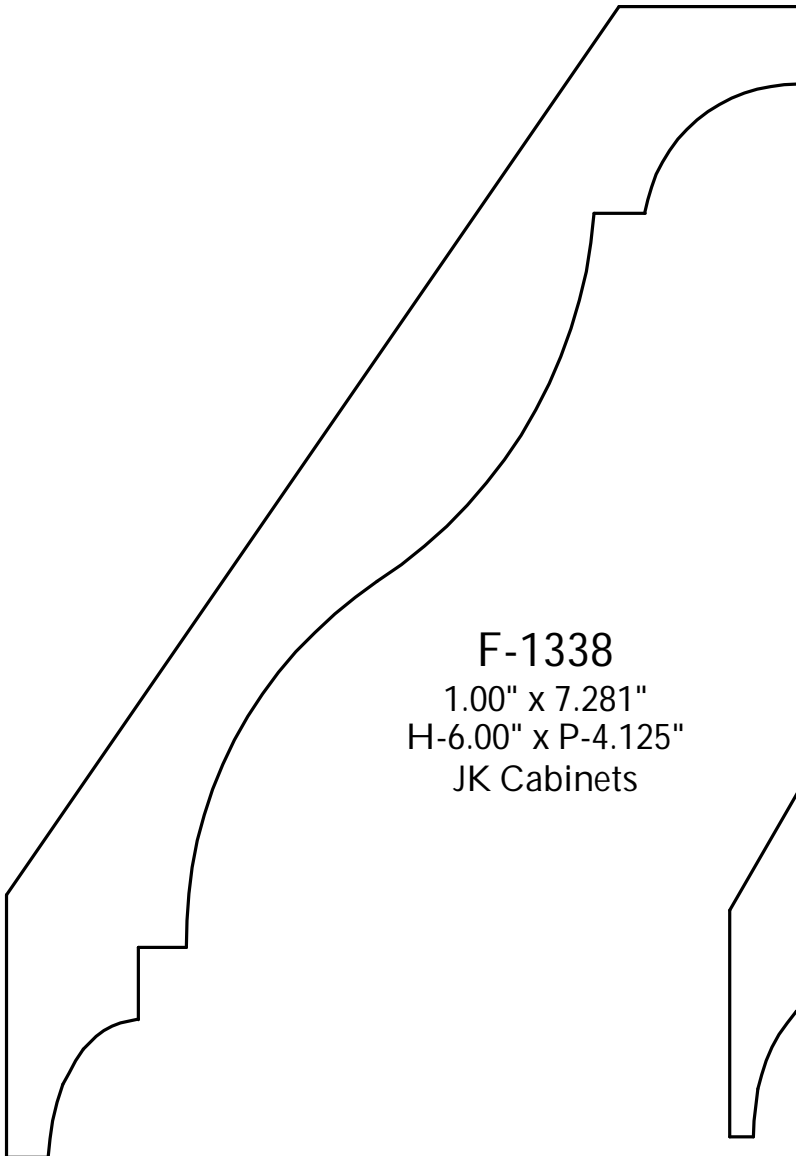

F-1338
1.00" x 7.281"
H-6.00" x P-4.125"
JK Cabinets