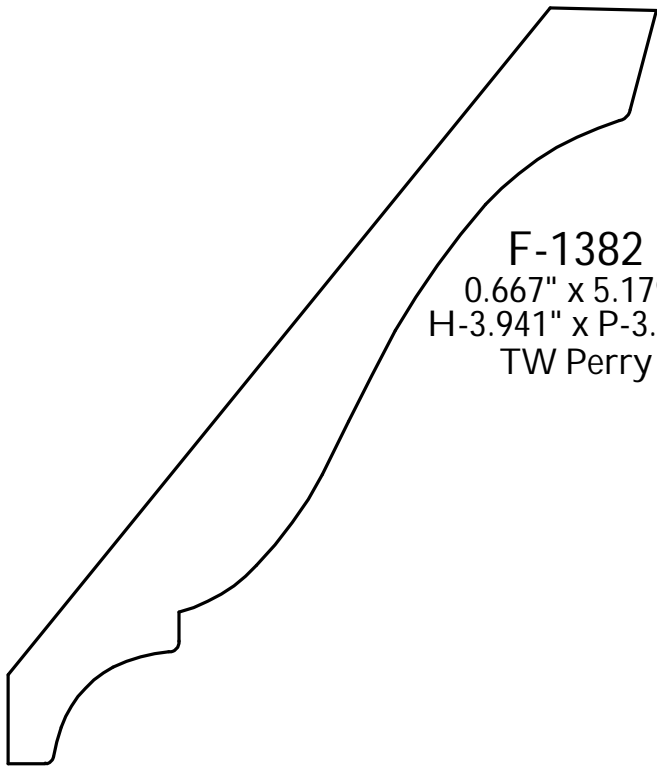

F-1382
0.667" x 5.179"
H-3.941" x P-3.379"
TW Perry