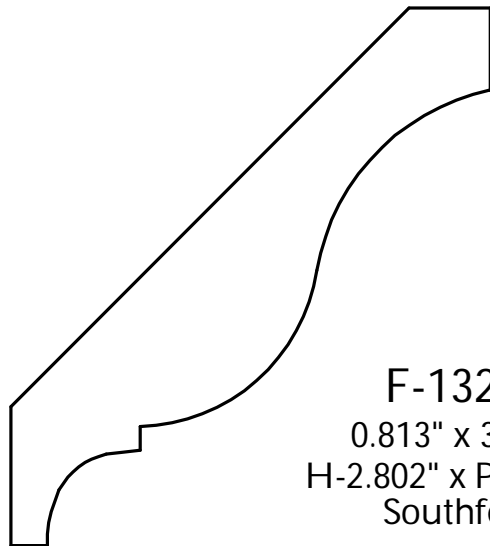

P: (410) 243-9322 - F: (410) 889-2594

Custom Crowns - Page 101

F-1321
 0.855" x 3.657"
 H-2.937" x P-2.211"
 McClees

F-1322
 1.063" x 2.563"
 H-1.983" x P-1.671"
 TW Perry

F-1323
 1.219" x 6.302"
 H-4.754" x P-4.51"
 Honeygo Builders