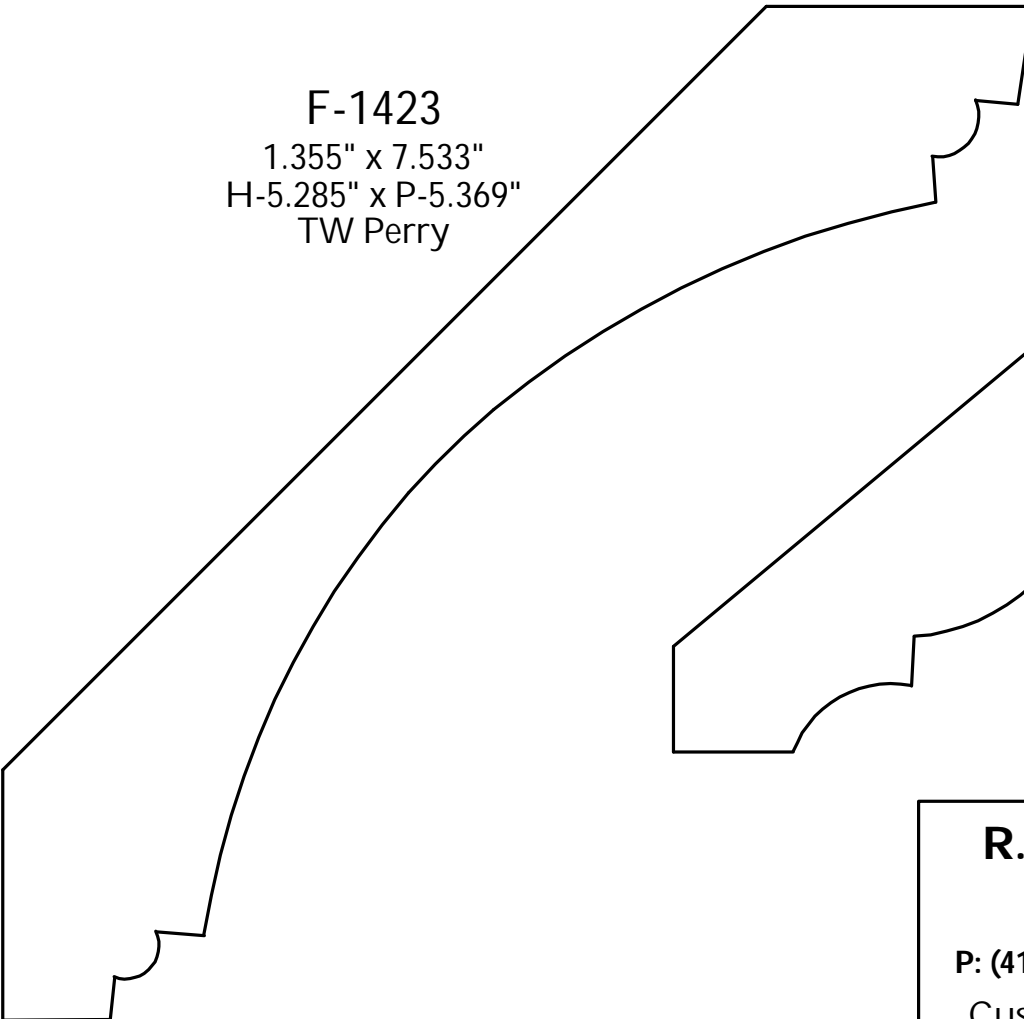

R. Thomas Frock, Inc.

2730 Loch Raven Rd.
 Baltimore, MD 21218

P: (410) 243-9322 - F: (410) 889-2594

Custom Crowns - Page 124

F-1421
 0.908" x 3.108"
 H-2.169" x P-2.232"
 CL McCoy

F-1422
 1.228" x 5.391"
 H-4.479" x P-3.17"
 Mahogany