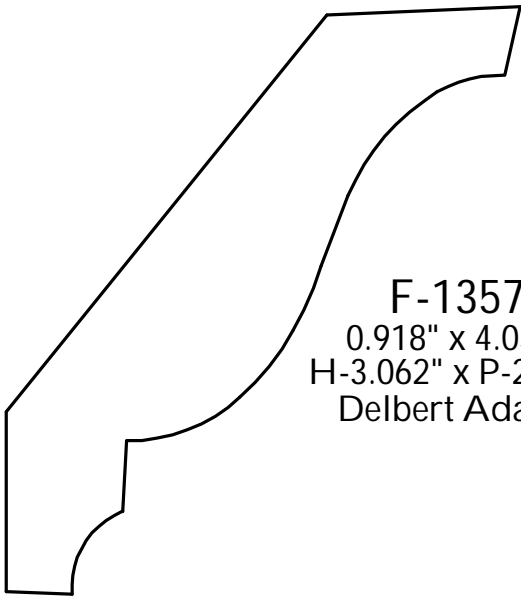

F-1357
0.918" x 4.054"
H-3.062" x P-2.678"
Delbert Adams