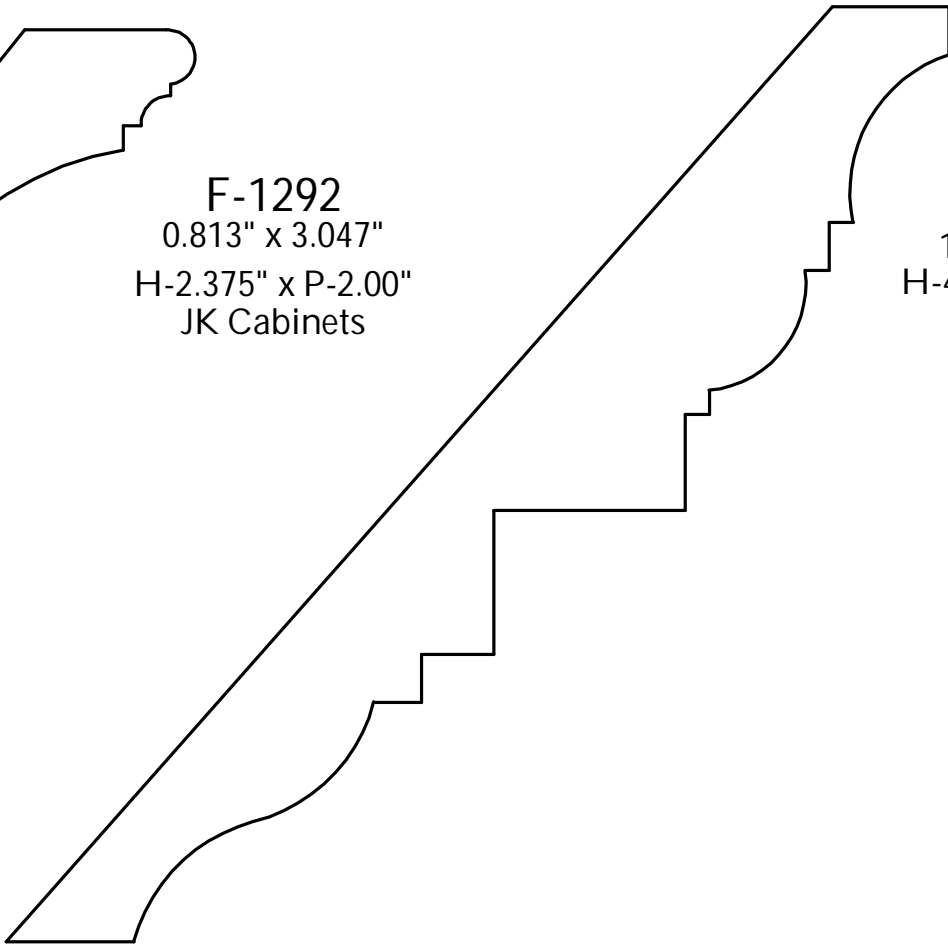

F-1292
0.813" x 3.047"
H-2.375" x P-2.00"
JK Cabinets

F-1293
1.164" x 6.909"
H-4.875" x P-4.918"
JK Cabinets