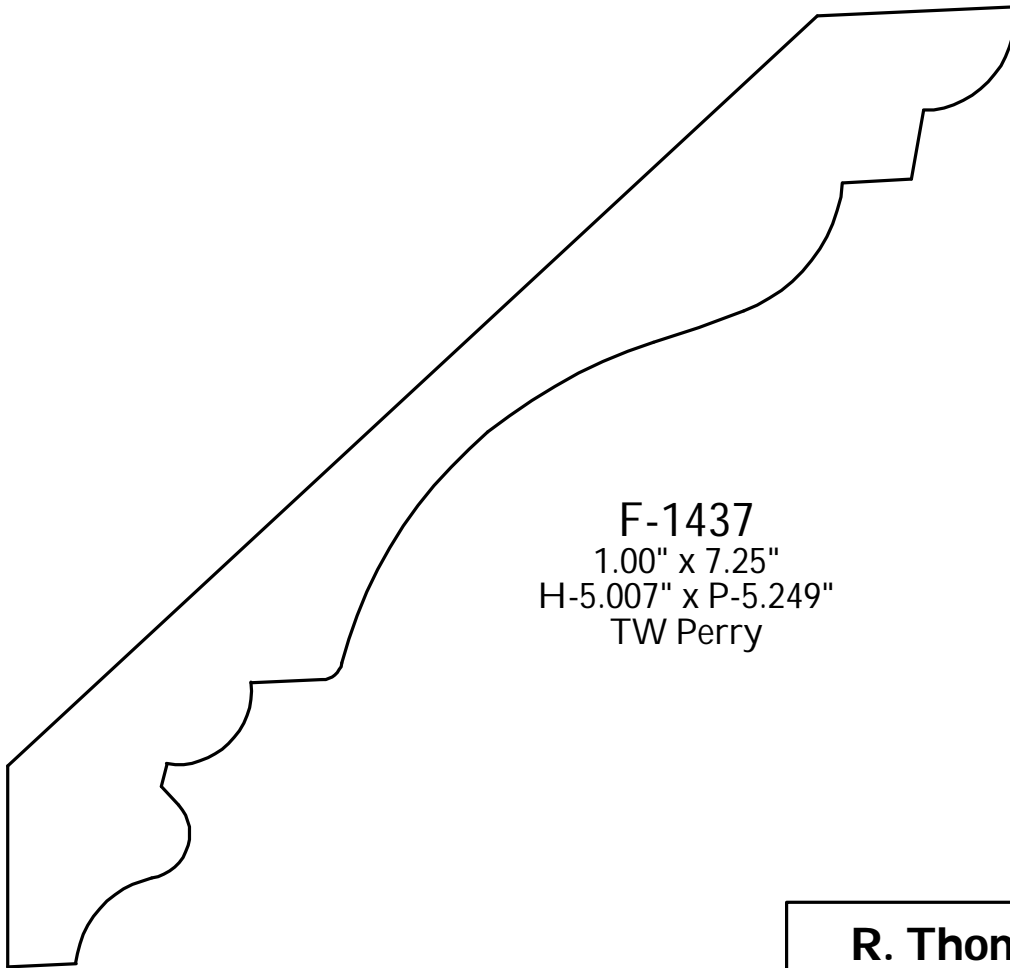

F-1437
1.00" x 7.25"
H-5.007" x P-5.249"
TW Perry

R. Thomas Frock, Inc.
2730 Loch Raven Rd.
Baltimore, MD 21218
P: (410) 243-9322 - F: (410) 889-2594
Custom Crowns - Page 129