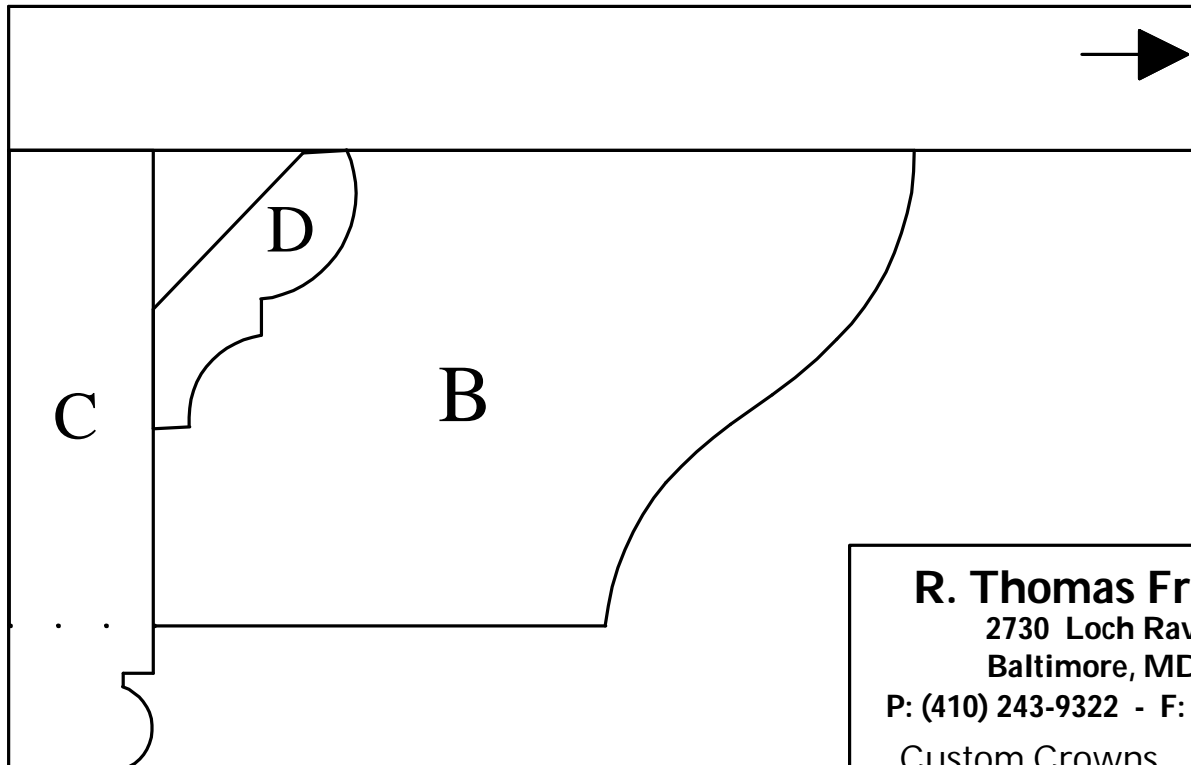

P: (410) 243-9322 - F: (410) 889-2594

Custom Crowns - Page 127

F-1433

H-8.413" x P-10.77"
Modco

A-0.986" x 6.93"
H-5.22" x P-4.57"

B-2.478" x 4.719"

C-0.755" x 3.212"

R. Thomas Frock, Inc.