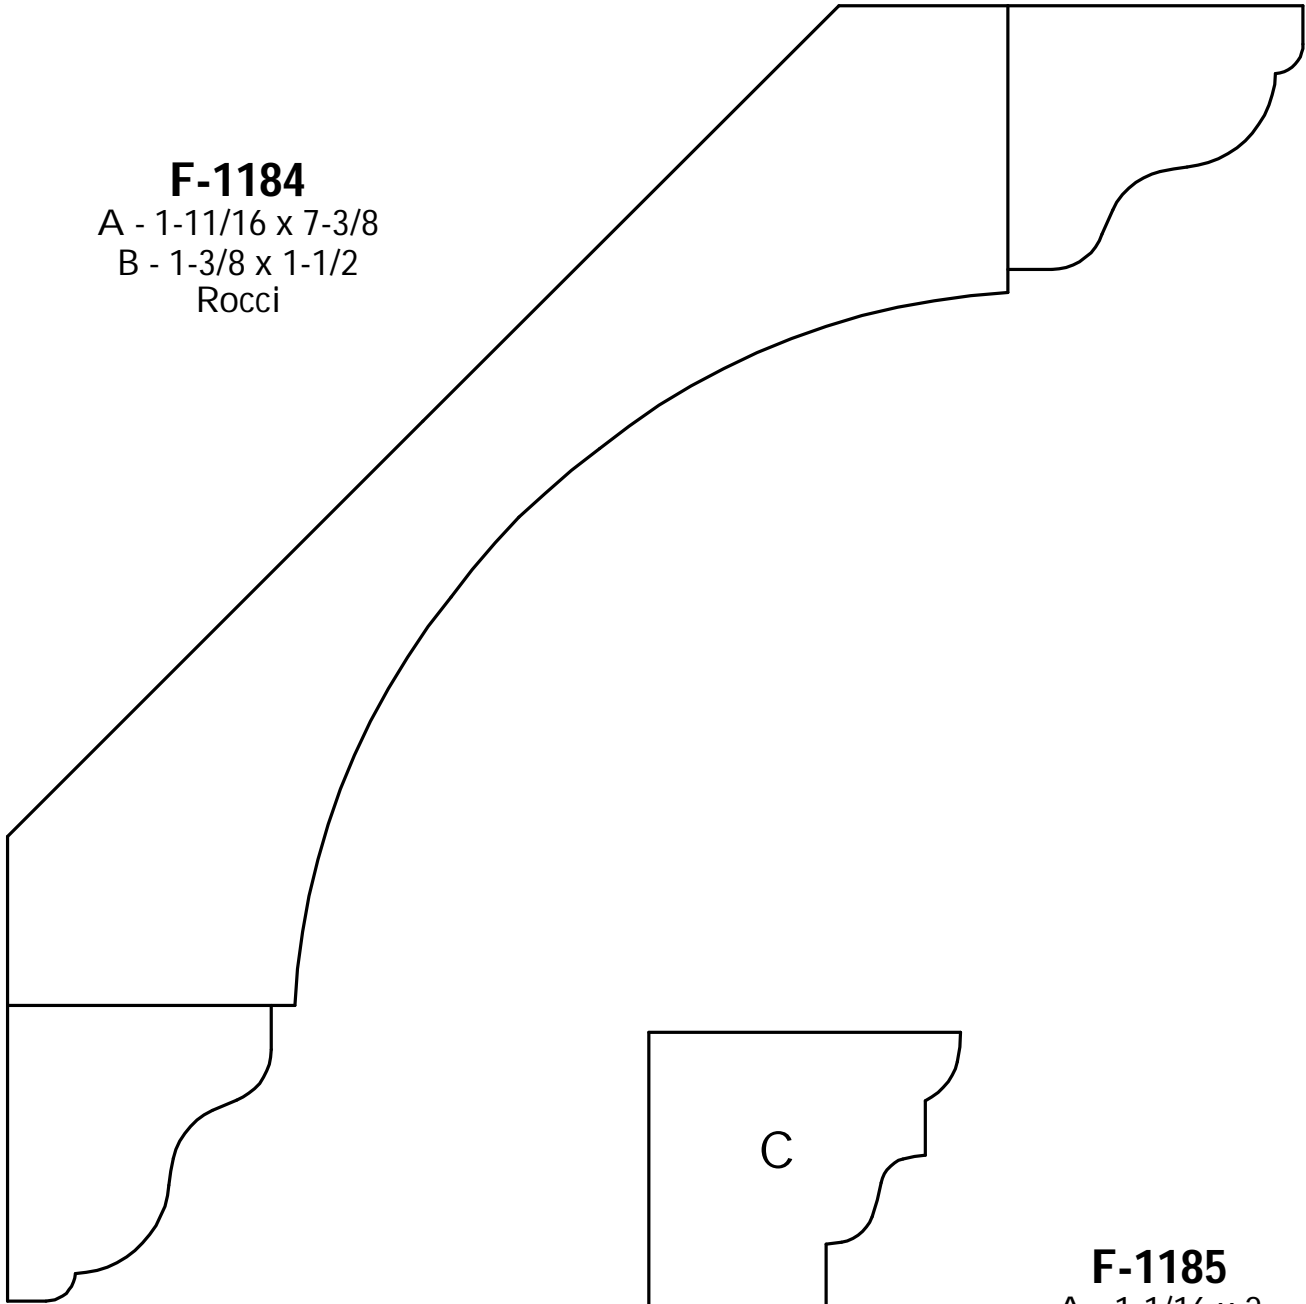

F-1184

A - $1-11/16 \times 7-3/8$

B - $1-3/8 \times 1-1/2$

Rocci

F-1185

A - $1-1/16 \times 2$

B - $1-5/8 \times 2-9/16$

C - $1-5/8 \times 1-7/8$

Rocci