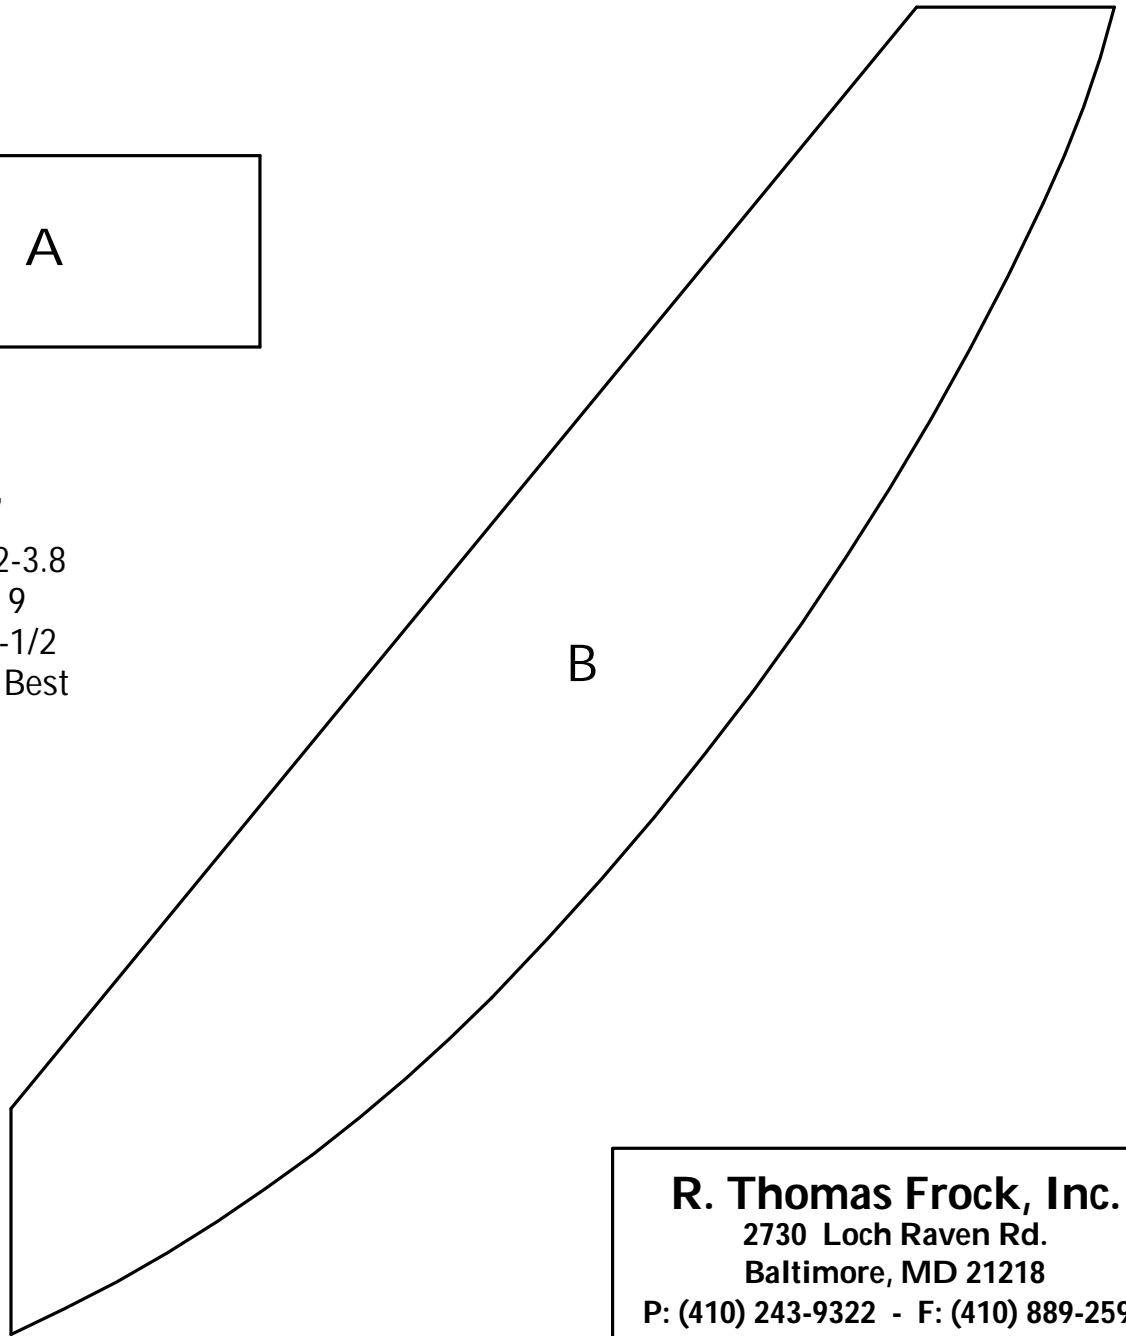

F-1137

A - 1-5/16 x 2-3.8

B - 1-5/8 x 9

C - 1-5/8 x 3-1/2

Woodworks Best