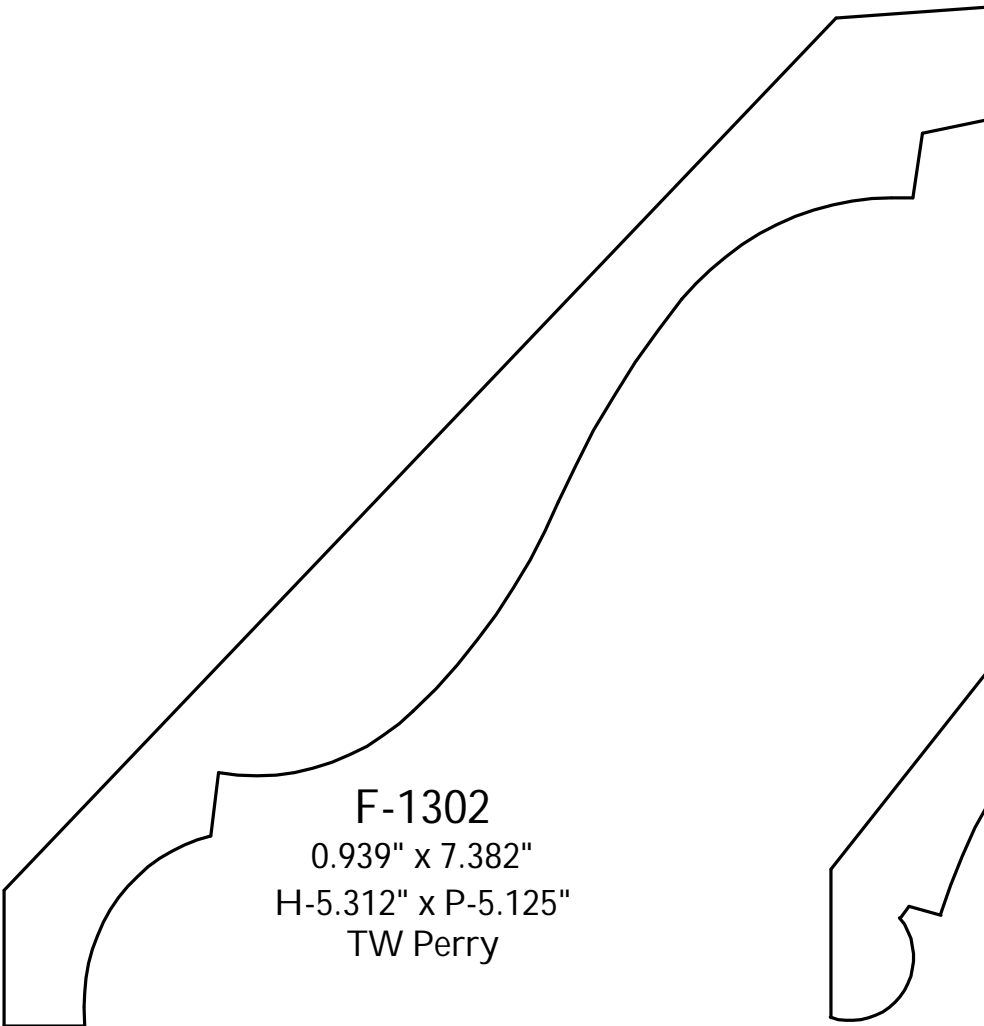

F-1302
0.939" x 7.382"
H-5.312" x P-5.125"
TW Perry