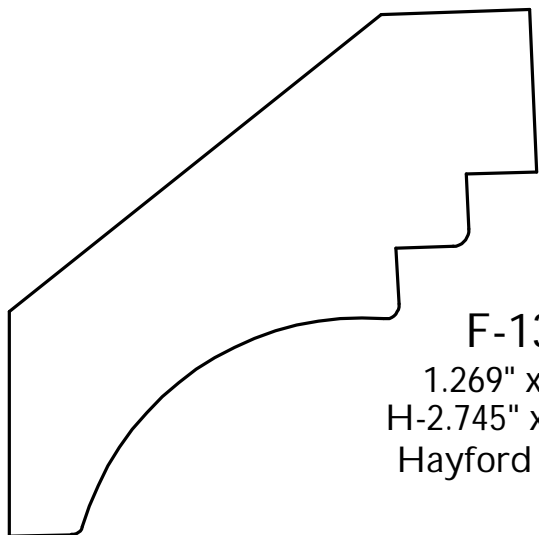

F-1342
1.269" x 3.831"
H-2.745" x P-2.749"
Hayford Builders