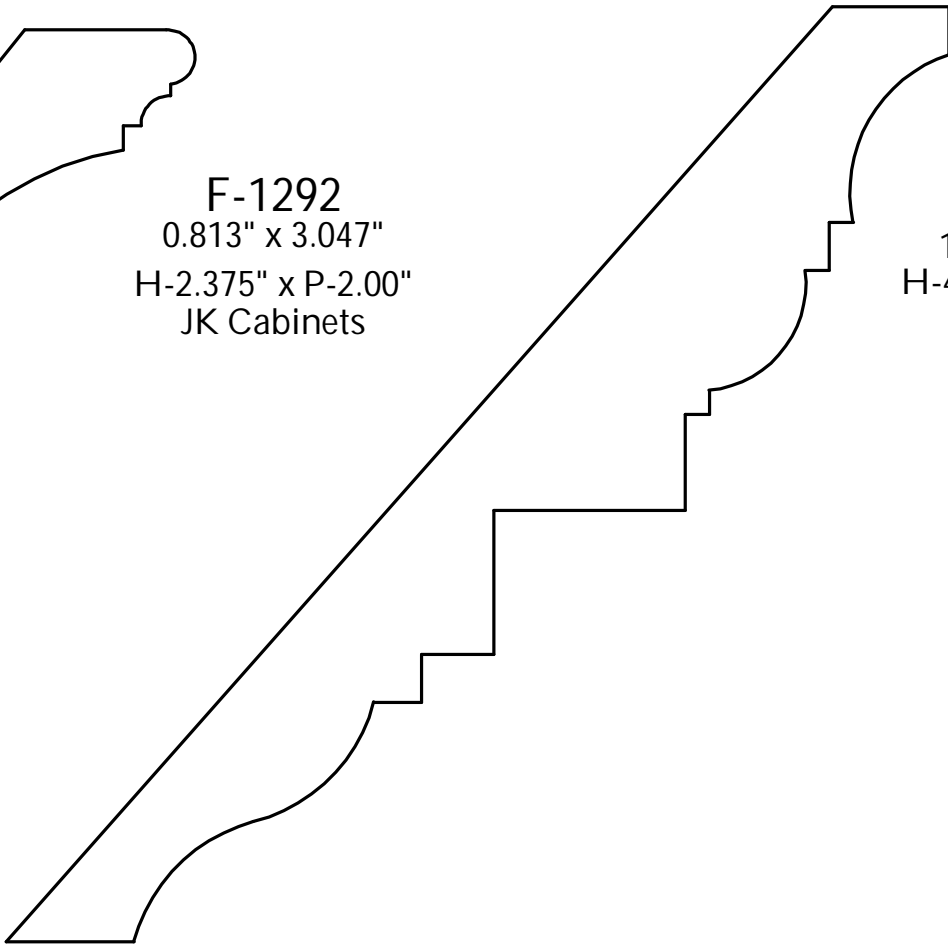

F-1292
0.813" x 3.047"
H-2.375" x P-2.00"
JK Cabinets

F-1293
1.164" x 6.909"
H-4.875" x P-4.918"
JK Cabinets