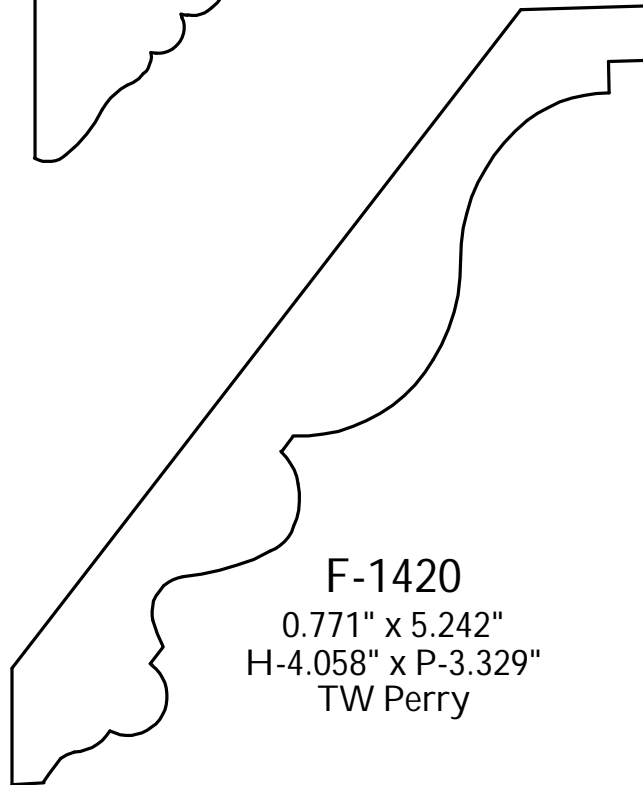

F-1418
0.794" x 4.089"
H-2.996" x P-2.808"
Ulman

F-1420
0.771" x 5.242"
H-4.058" x P-3.329"
TW Perry

R. Thomas Frock, Inc.

2730 Loch Raven Rd.
Baltimore, MD 21218

P: (410) 243-9322 - F: (410) 889-2594

Custom Crowns - Page 124