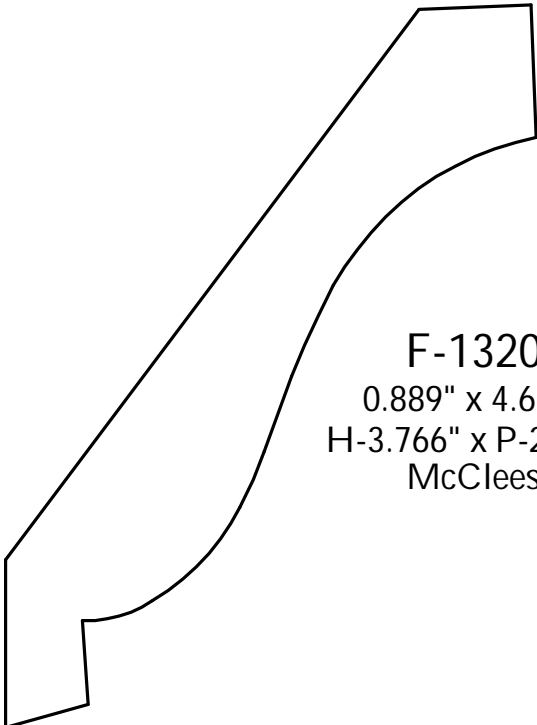

F-1320
0.889" x 4.656"
H-3.766" x P-2.767"
McClees

R. Thomas Frock, Inc.

2730 Loch Raven Rd.

Baltimore, MD 21218

P: (410) 243-9322 - F: (410) 889-2594

Custom Crowns - Page 101