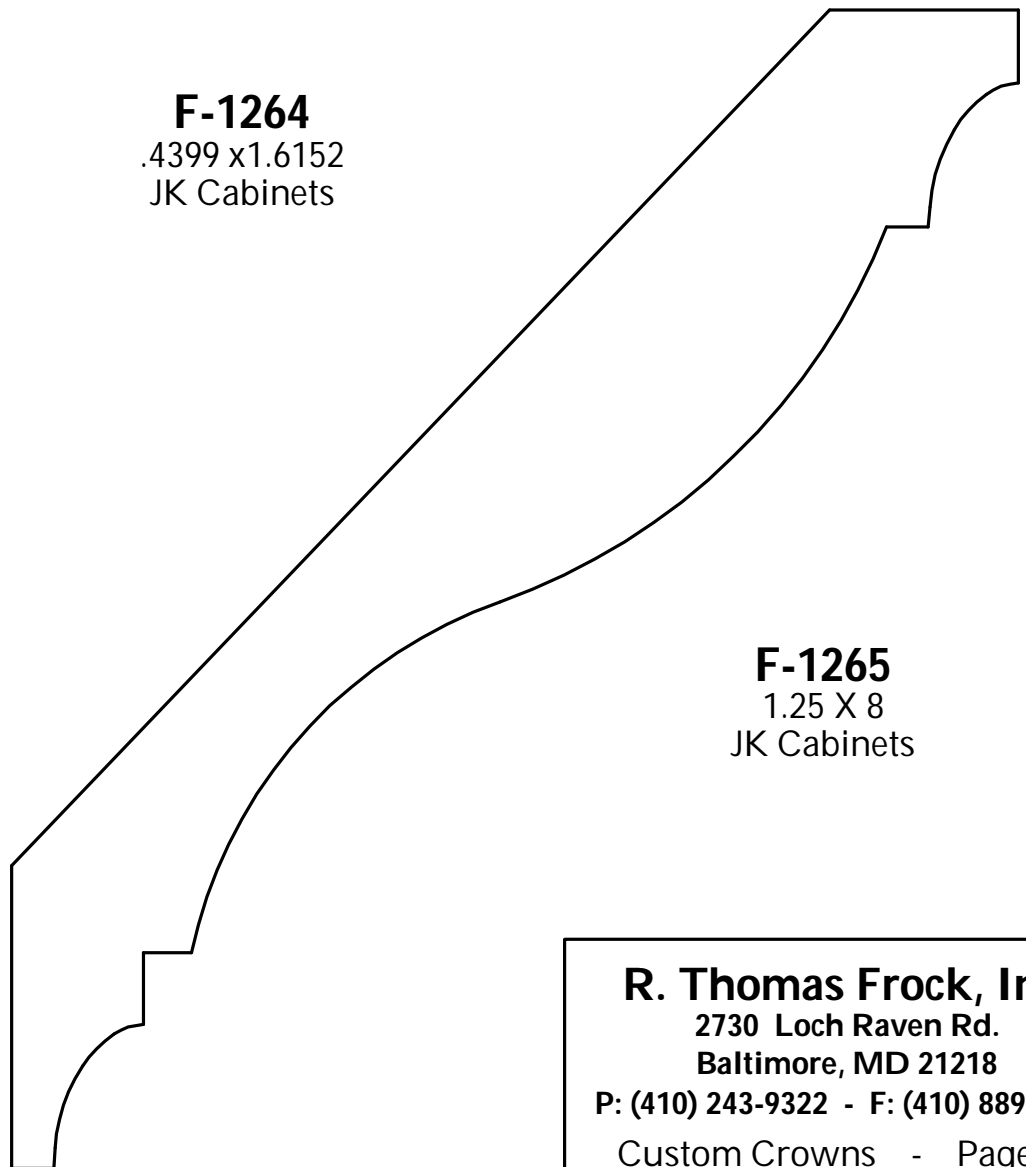

F-1264
.4399 x 1.6152
JK Cabinets

F-1265
1.25 X 8
JK Cabinets