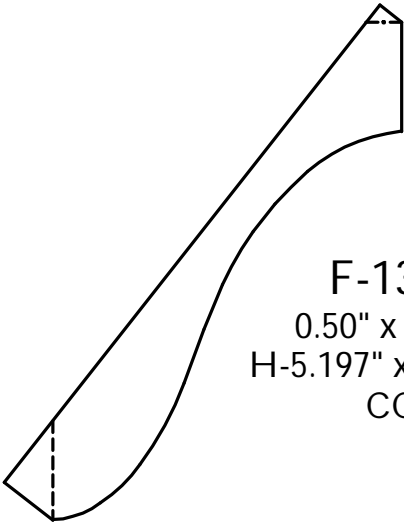

F-1350
0.50" x 3.166"
H-5.197" x P-4.609"
CCI