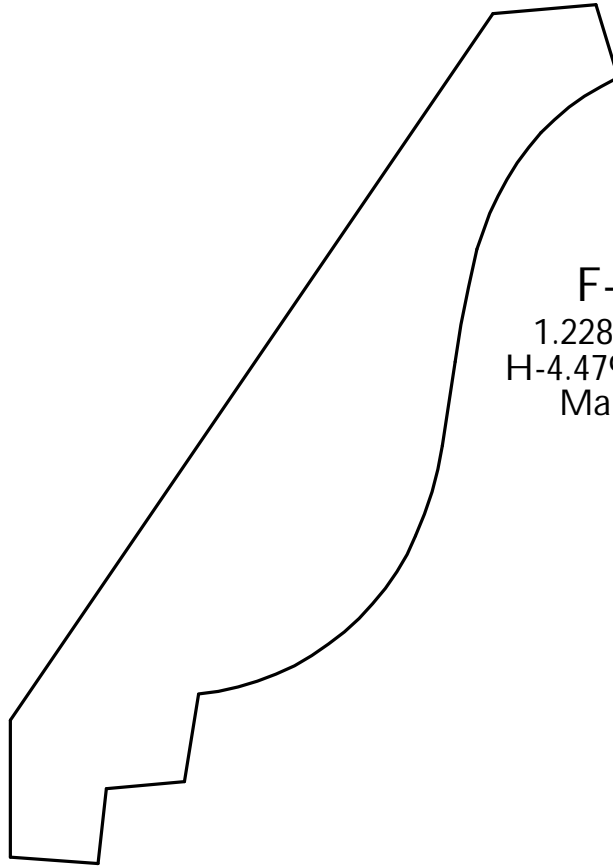

R. Thomas Frock, Inc.

2730 Loch Raven Rd.
 Baltimore, MD 21218

P: (410) 243-9322 - F: (410) 889-2594

Custom Crowns - Page 124

F-1421
 0.908" x 3.108"
 H-2.169" x P-2.232"
 CL McCoy

F-1422
 1.228" x 5.391"
 H-4.479" x P-3.17"
 Mahogany