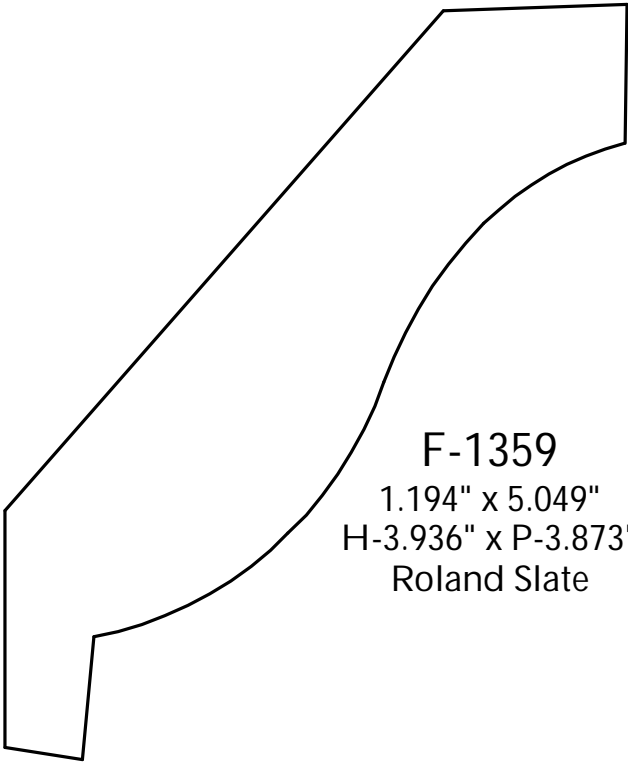

F-1359
1.194" x 5.049"
H-3.936" x P-3.873"
Roland Slate