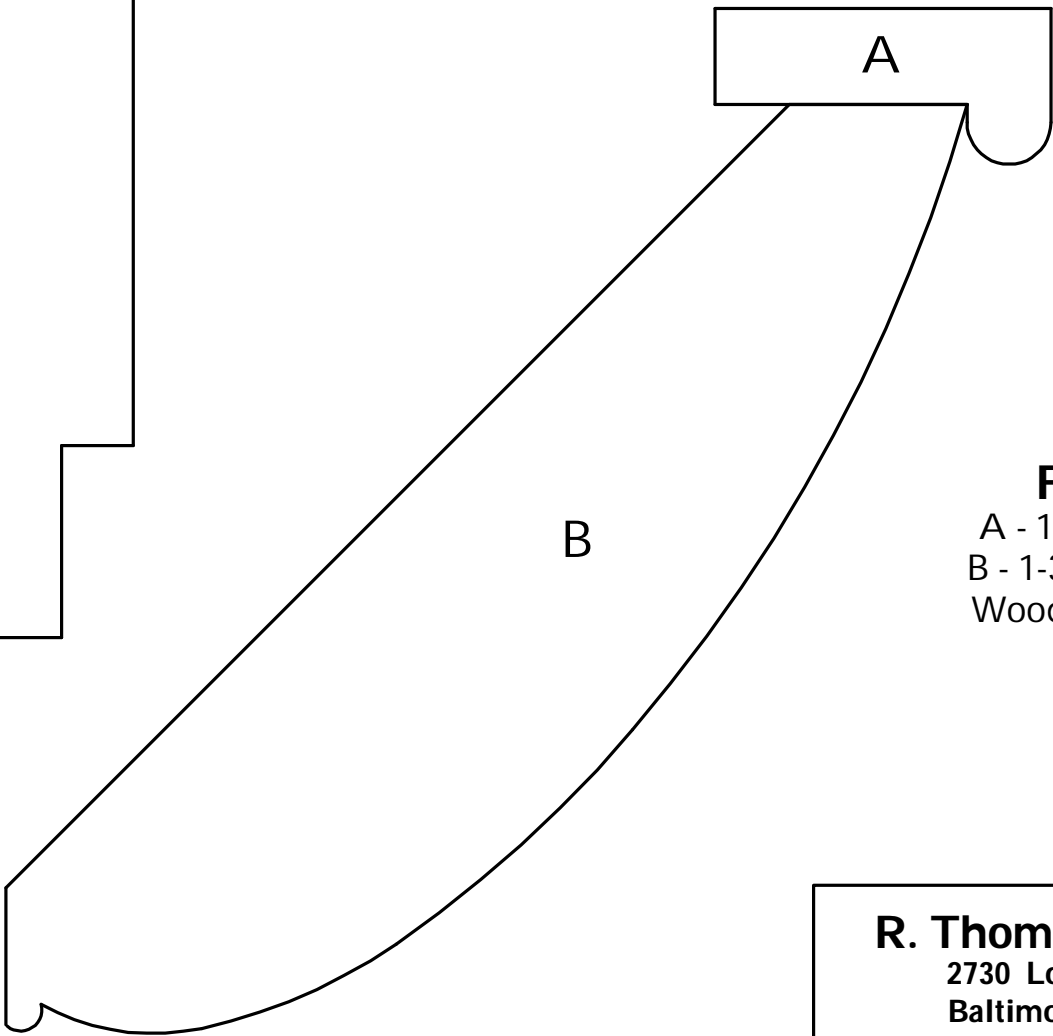

F-1136
A - 13/16 x 1-3/4
B - 1-3/4 x 6-15/16
Woodworks Best

R. Thomas Frock, Inc.
2730 Loch Raven Rd.
Baltimore, MD 21218
P: (410) 243-9322 - F: (410) 889-2594
Custom Crowns - Page 44