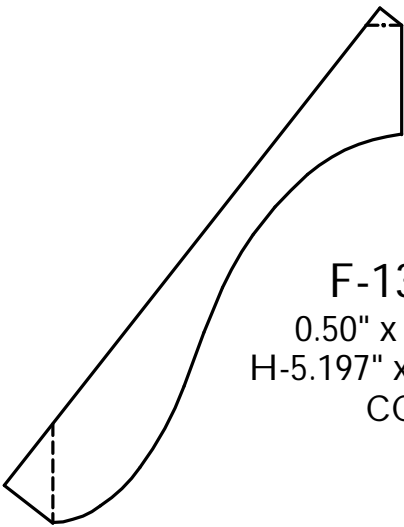

F-1350
0.50" x 3.166"
H-5.197" x P-4.609"
CCI