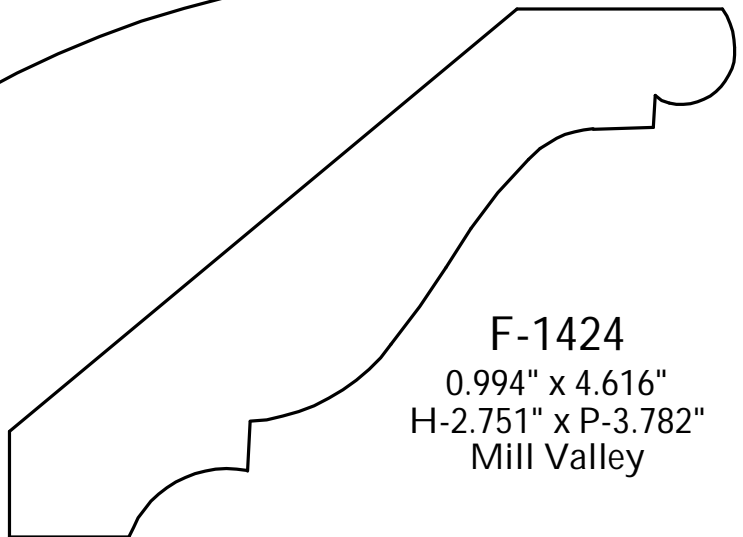

F-1424
0.994" x 4.616"
H-2.751" x P-3.782"
Mill Valley

R. Thomas Frock, Inc.

2730 Loch Raven Rd.
Baltimore, MD 21218

P: (410) 243-9322 - F: (410) 889-2594