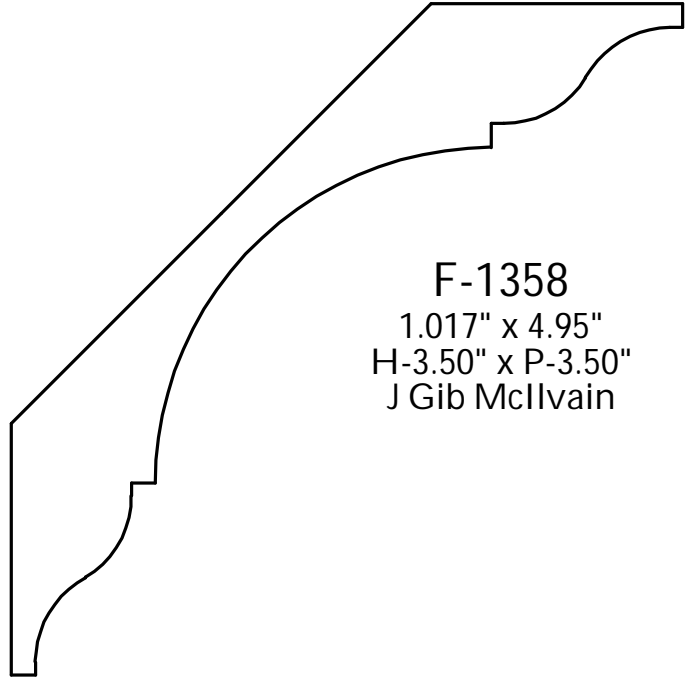

F-1358
1.017" x 4.95"
H-3.50" x P-3.50"
J Gib McIlvain