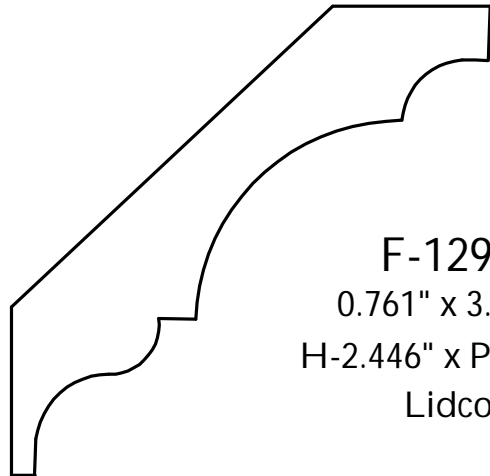

Baltimore, MD 21218

P: (410) 243-9322 - F: (410) 889-2594

Custom Crowns - Page 95

F-1296
1.396" x 5.764"
H-5.533" x P-2.721"
Goldentree

F-1297
2.244" x 7.63"
H-6.788" x P-3.659"
Goldentree

F-1298
1.308" x 5.988"
H-5.988" x P-1.308"
Gerwig