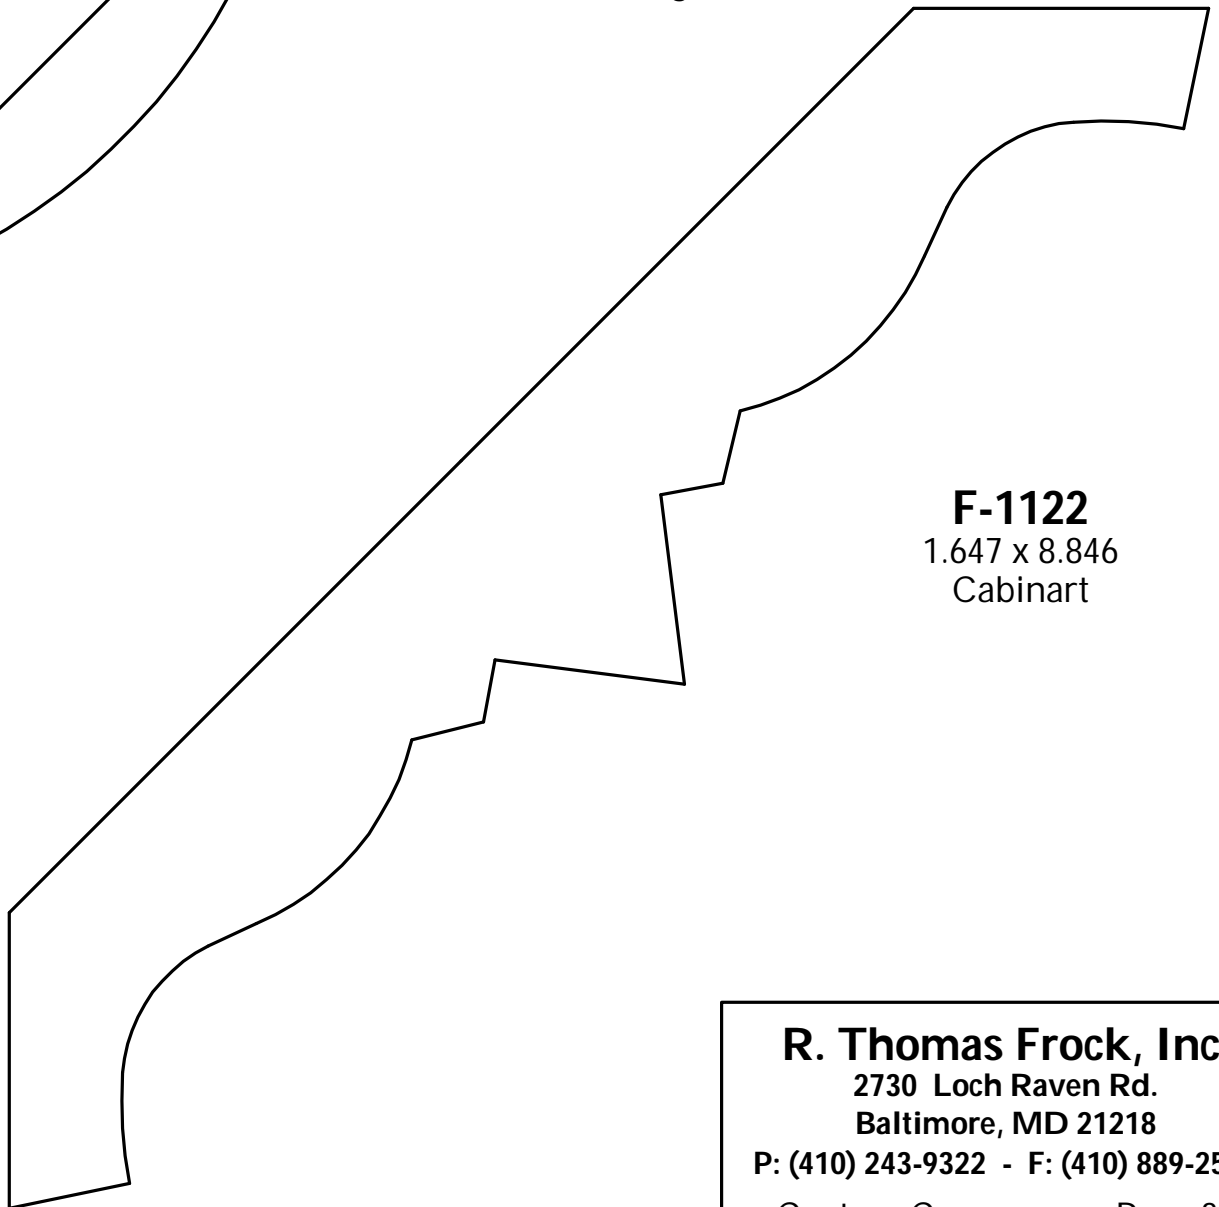

F-1121
9/16 x 3-1/2
Classic Mldg.

F-1122
1.647 x 8.846
Cabinart