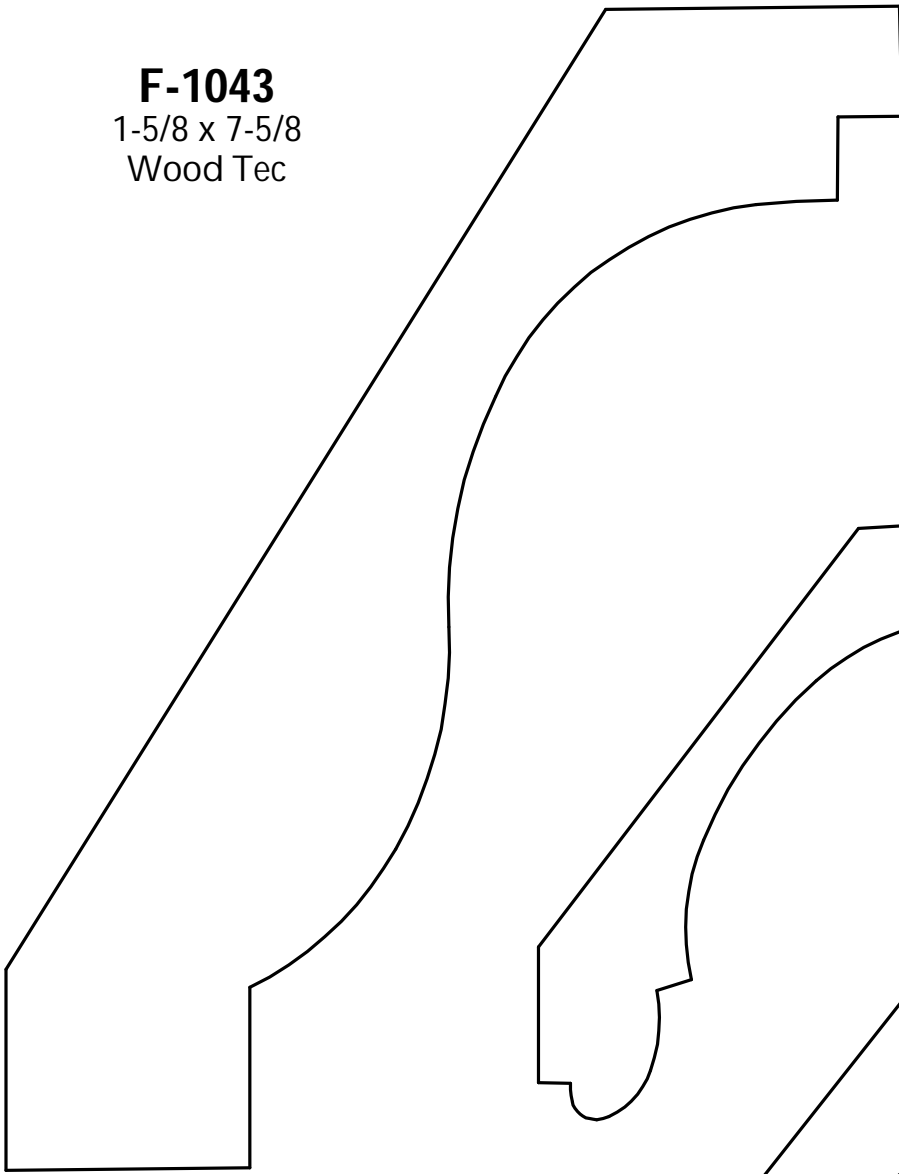

R. Thomas Frock, Inc.
2730 Loch Raven Rd.
Baltimore, MD 21218
P: (410) 243-9322 - F: (410) 889-2594
Custom Crowns - Page 11

F-1043
1-5/8 x 7-5/8
Wood Tec

F-1044
7/8 x 3-3/4

F-1045
3/4 x 6-1/8

R. Thomas Frock, Inc.
2730 Loch Raven Rd.
Baltimore, MD 21218
P: (410) 243-9322 - F: (410) 889-2594
Custom Crowns - Page 12