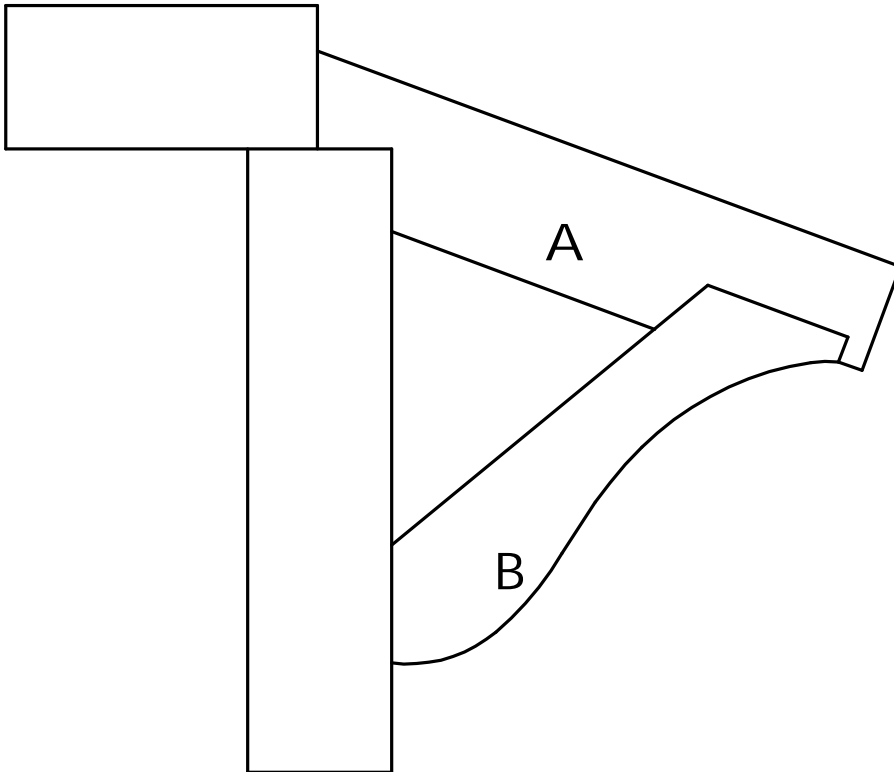

F-1119
A- 3/4 x 3-1/4
B- .7395 x 2.9161
Baynes Furniture

R. Thomas Frock, Inc.
2730 Loch Raven Rd.
Baltimore, MD 21218
P: (410) 243-9322 - F: (410) 889-2594
Custom Crowns - Page 36