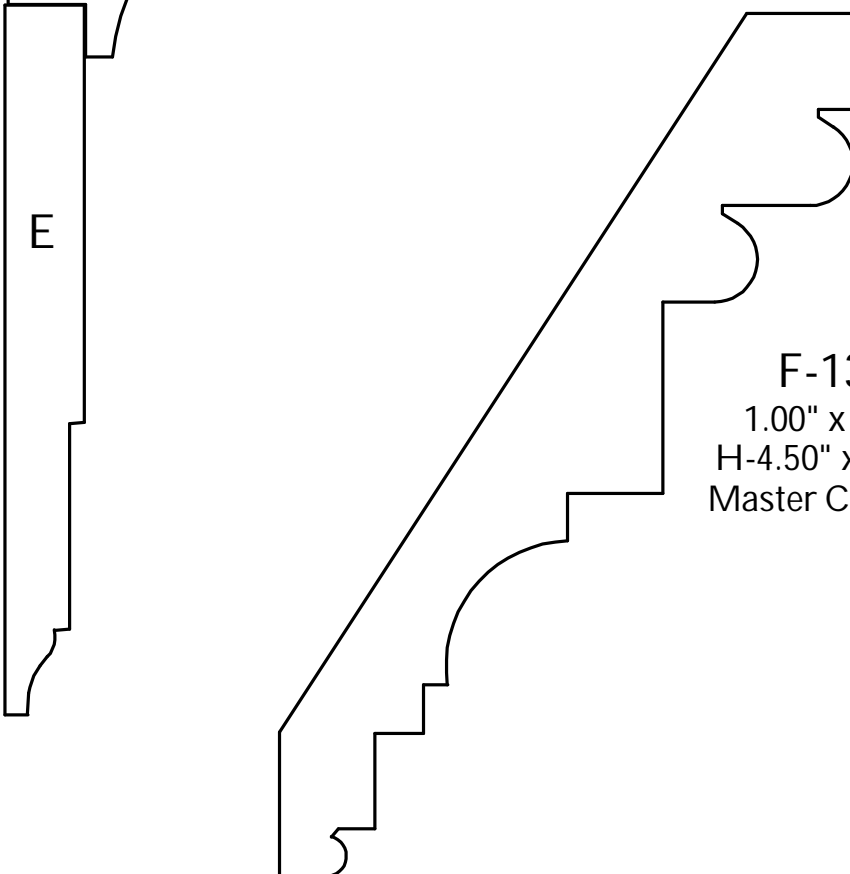

F-1331
1.00" x 5.408"
H-4.50" x P-3.00"
Master Carpenter

R. Thomas Frock, Inc.

2730 Loch Raven Rd.
Baltimore, MD 21218

P: (410) 243-9322 - F: (410) 889-2594

Custom Crowns - Page 104