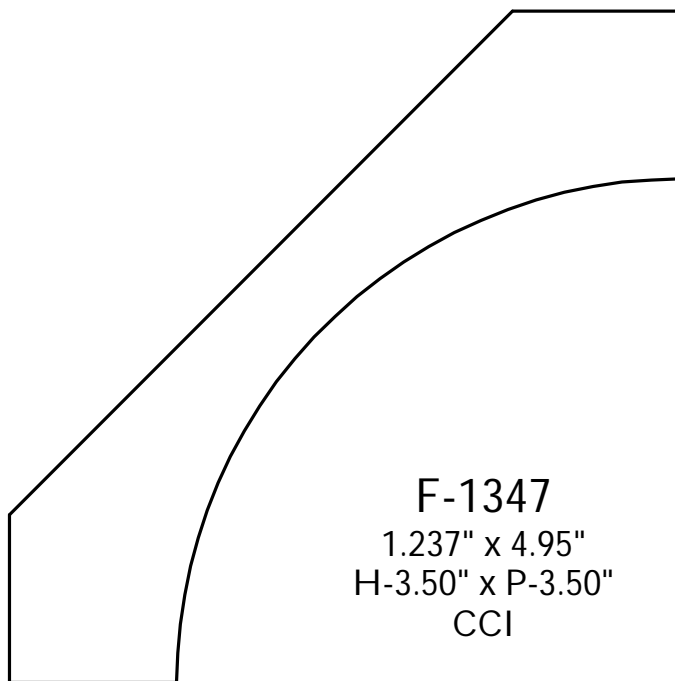

F-1347
1.237" x 4.95"
H-3.50" x P-3.50"
CCI

R. Thomas Frock, Inc.

2730 Loch Raven Rd.

Baltimore, MD 21218

P: (410) 243-9322 - F: (410) 889-2594

Custom Crowns - Page 108