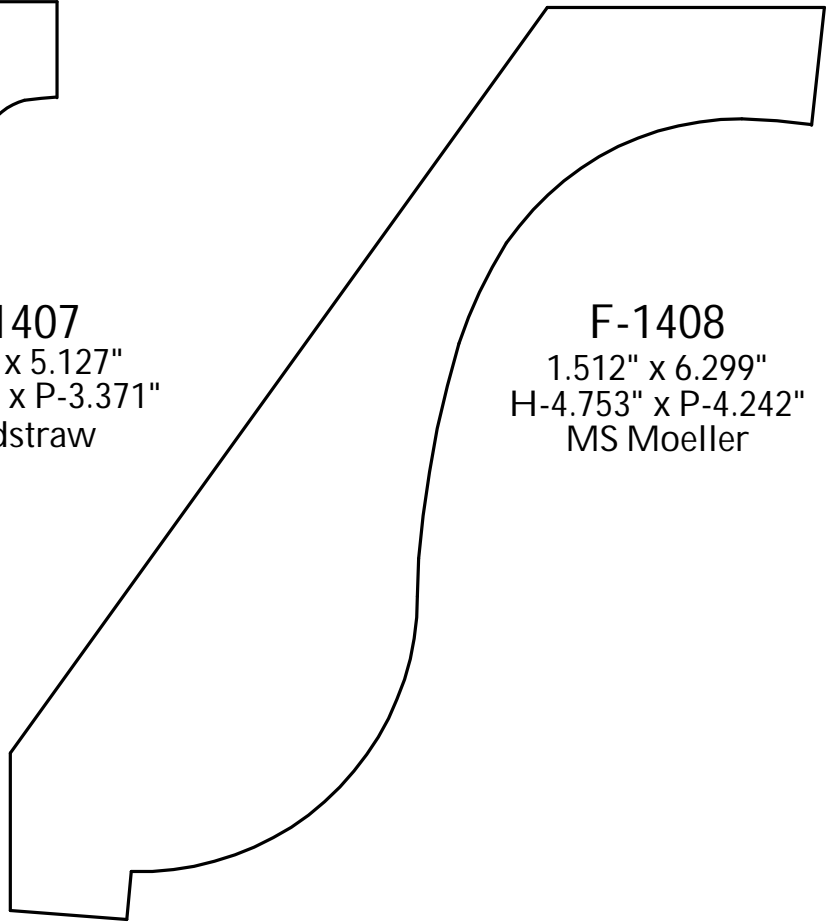

F-1407
0.806" x 5.127"
H-3.862" x P-3.371"
Goldstraw

F-1408
1.512" x 6.299"
H-4.753" x P-4.242"
MS Moeller