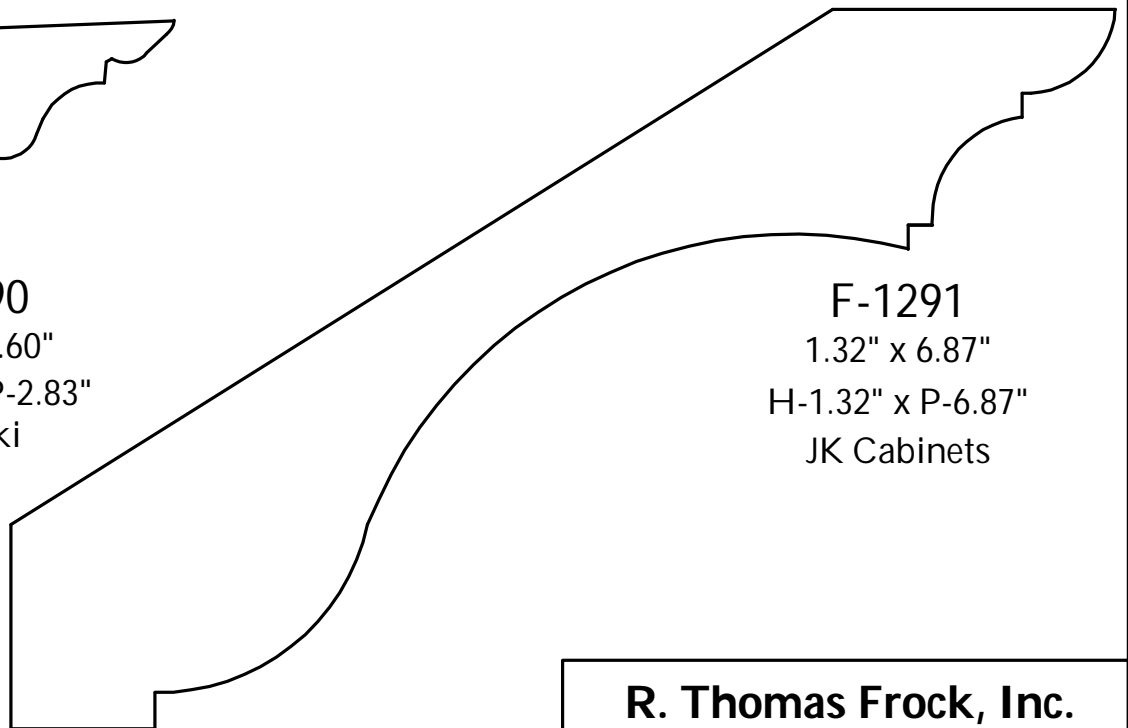

P: (410) 243-9322 - F: (410) 889-2594

Custom Crowns - Page 93

F-1288
3.05" x 7.27"
H-5.00" x P-5.62"
TW Perry

F-1289
0.85" x 2.90"
H-1.88" x P-2.23"
Goldsborough

F-1290
0.90" x 3.60"
H-2.22" x P-2.83"
Zoarski