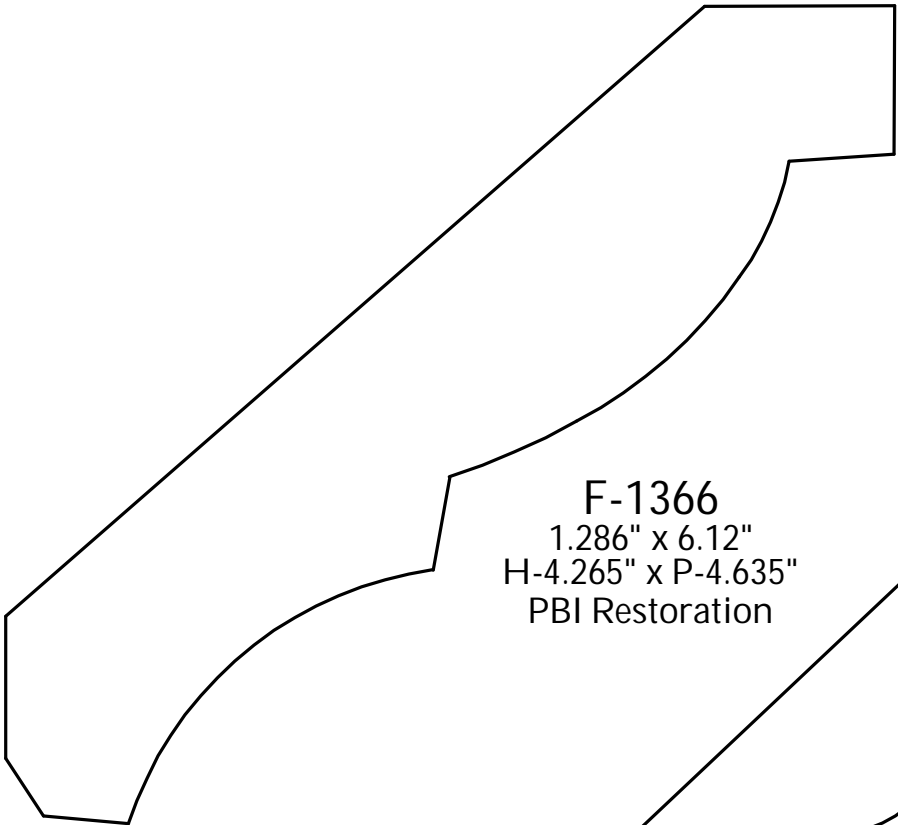

P: (410) 243-9322 - F: (410) 889-2594

Custom Crowns - Page 112

F-1366
 1.286" x 6.12"
 H-4.265" x P-4.635"
 PBI Restoration

F-1367
 0.938" x 6.188"
 H-4.242" x P-4.533"
 Slater

F-1368
 1.055" x 7.045"
 H-6.137" x P-4.233"
 Fitchner