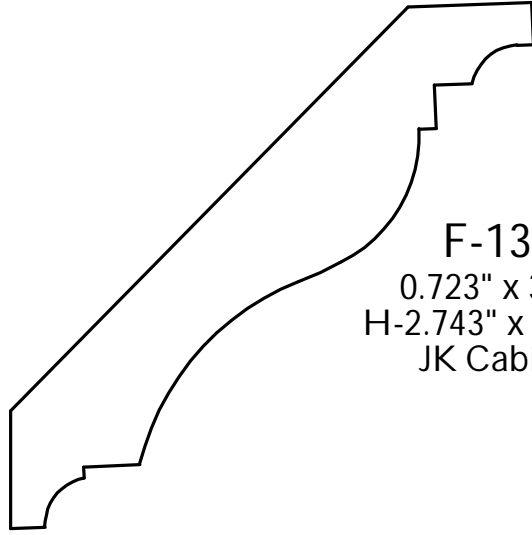

F-1301
0.723" x 3.861"
H-2.743" x P-2.725"
JK Cabinets