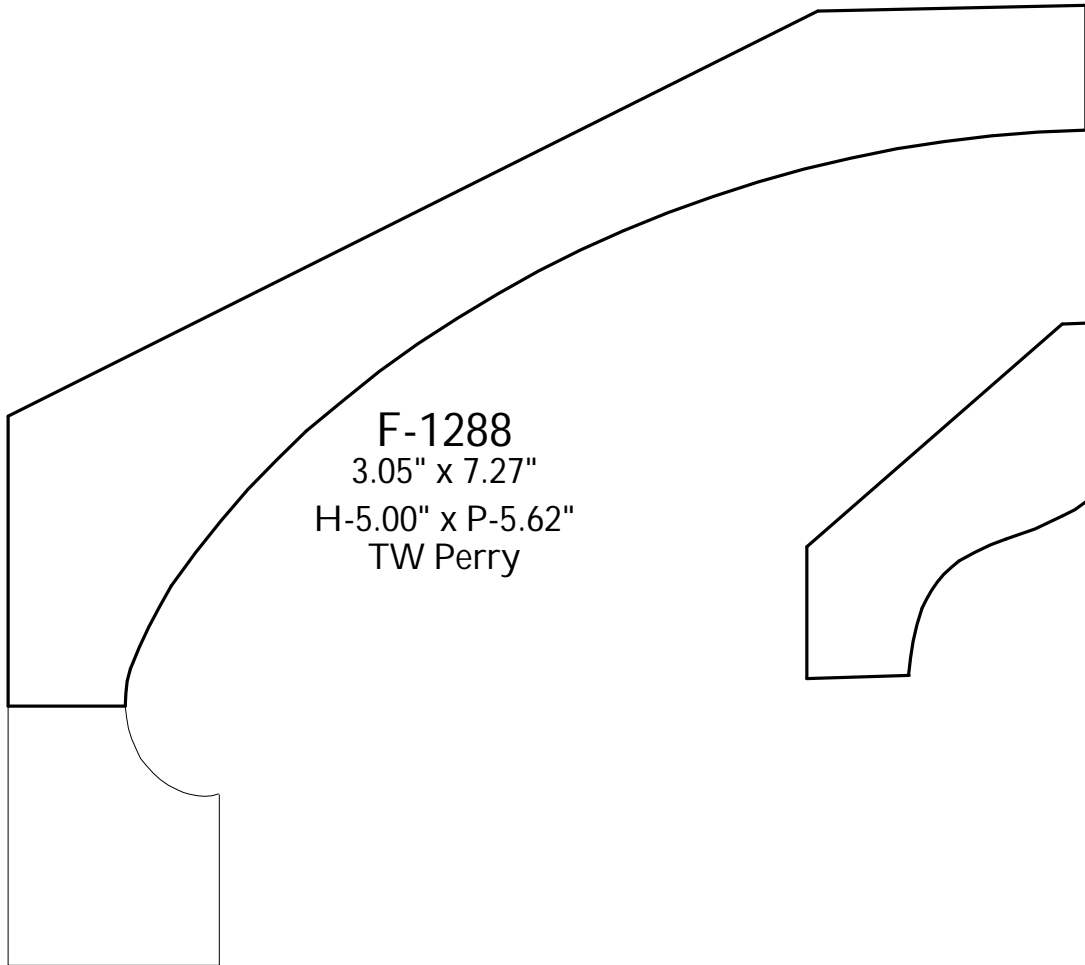

F-1288
3.05" x 7.27"
H-5.00" x P-5.62"
TW Perry