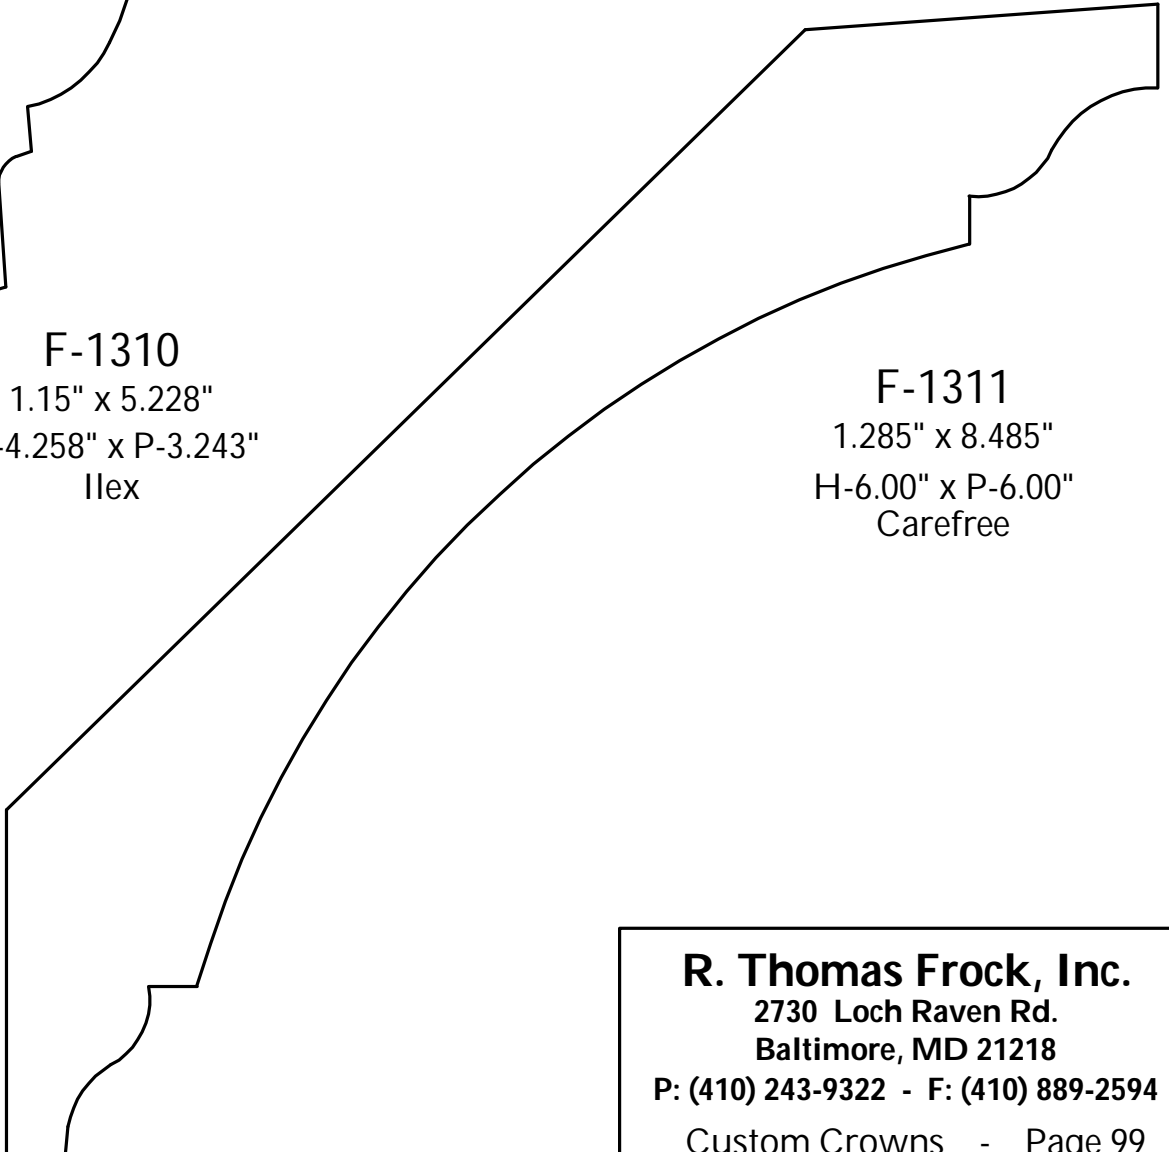

F-1310
1.15" x 5.228"
H-4.258" x P-3.243"
Ilex

F-1311
1.285" x 8.485"
H-6.00" x P-6.00"
Carefree

R. Thomas Frock, Inc.
2730 Loch Raven Rd.
Baltimore, MD 21218
P: (410) 243-9322 - F: (410) 889-2594
Custom Crowns - Page 99