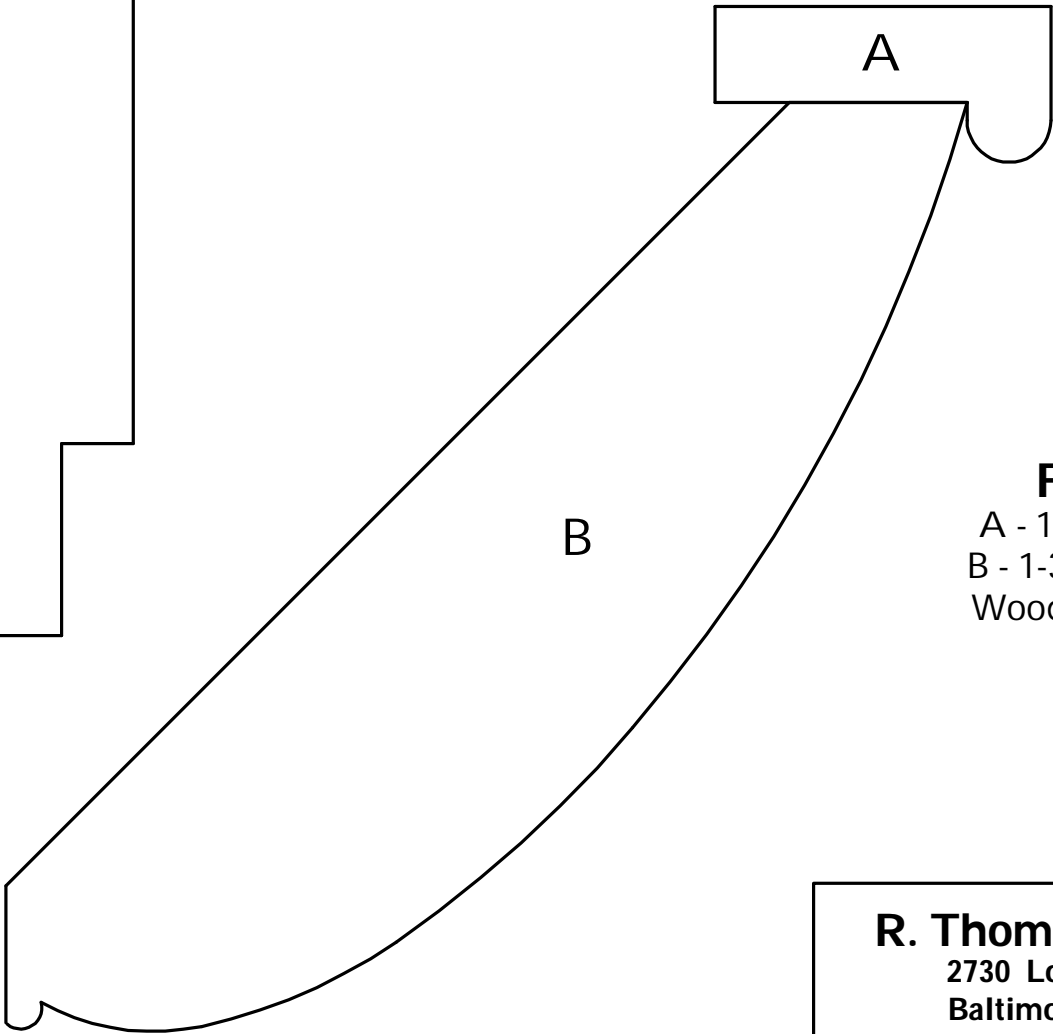

F-1136
A - 13/16 x 1-3/4
B - 1-3/4 x 6-15/16
Woodworks Best

R. Thomas Frock, Inc.
2730 Loch Raven Rd.
Baltimore, MD 21218
P: (410) 243-9322 - F: (410) 889-2594
Custom Crowns - Page 44