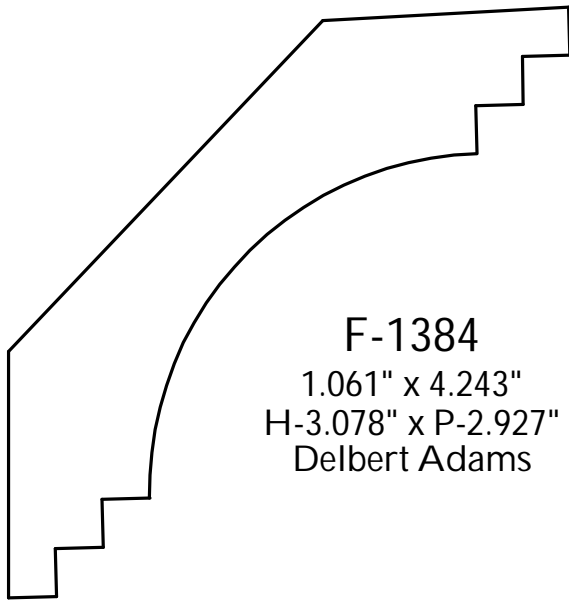

F-1384
1.061" x 4.243"
H-3.078" x P-2.927"
Delbert Adams