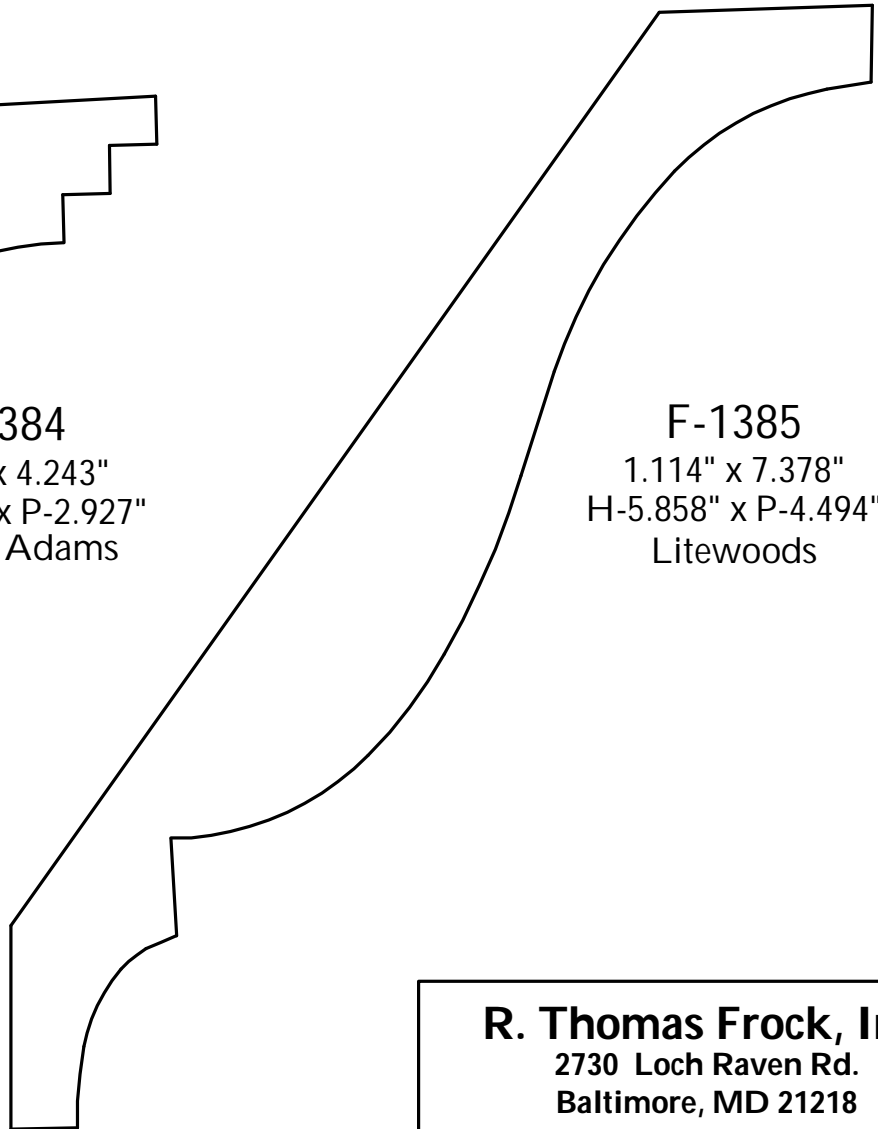

F-1384
 1.061" x 4.243"
 H-3.078" x P-2.927"
 Delbert Adams

F-1385
 1.114" x 7.378"
 H-5.858" x P-4.494"
 Litewoods

R. Thomas Frock, Inc.

2730 Loch Raven Rd.
 Baltimore, MD 21218

P: (410) 243-9322 - F: (410) 889-2594