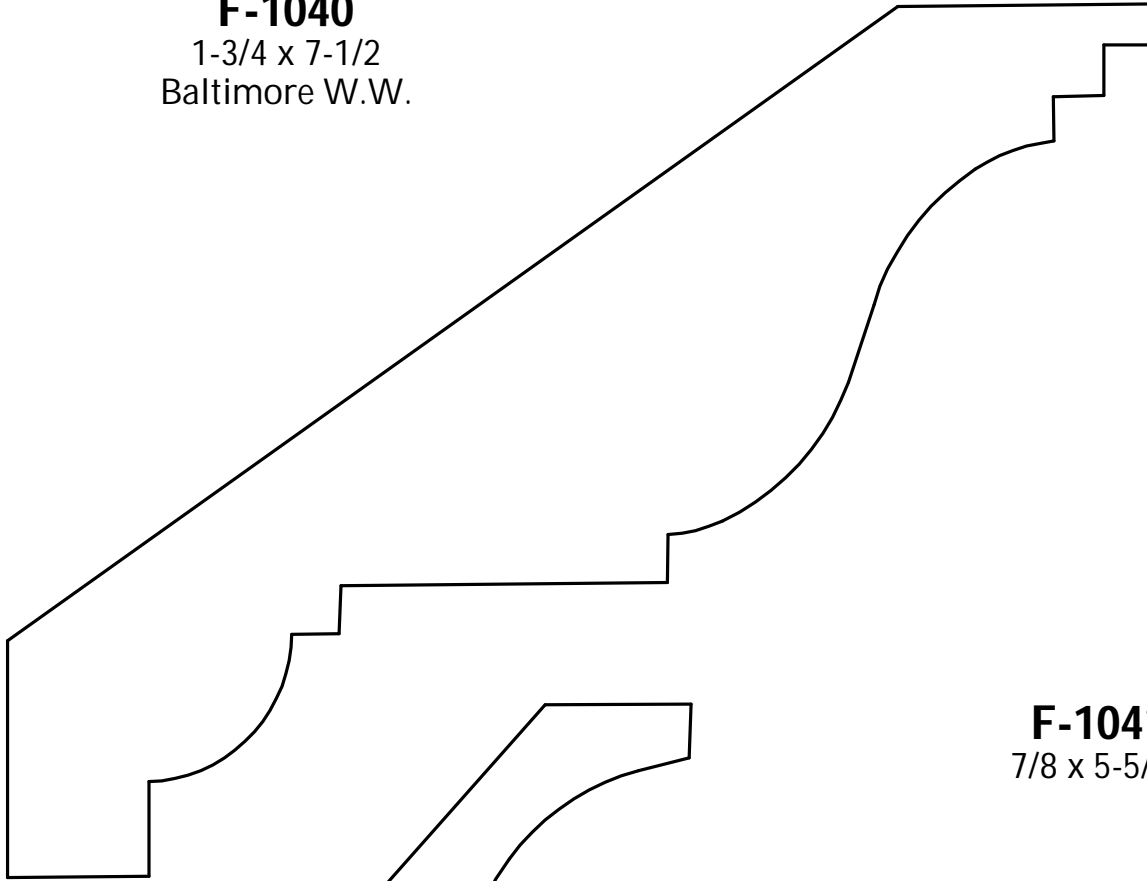

F-1040
1-3/4 x 7-1/2
Baltimore W.W.

F-1041
7/8 x 5-5/16