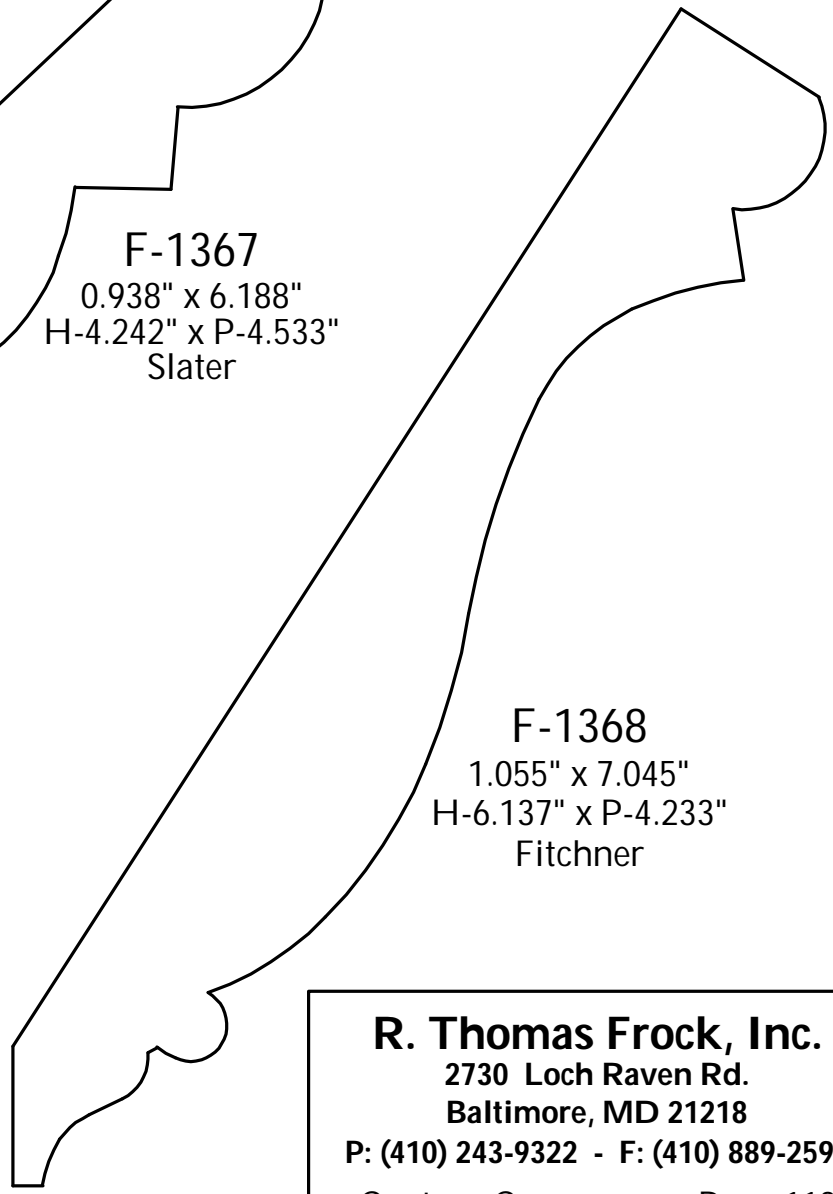

F-1367
0.938" x 6.188"
H-4.242" x P-4.533"
Slater

F-1368
1.055" x 7.045"
H-6.137" x P-4.233"
Fitchner

R. Thomas Frock, Inc.
2730 Loch Raven Rd.
Baltimore, MD 21218
P: (410) 243-9322 - F: (410) 889-2594
Custom Crowns - Page 113