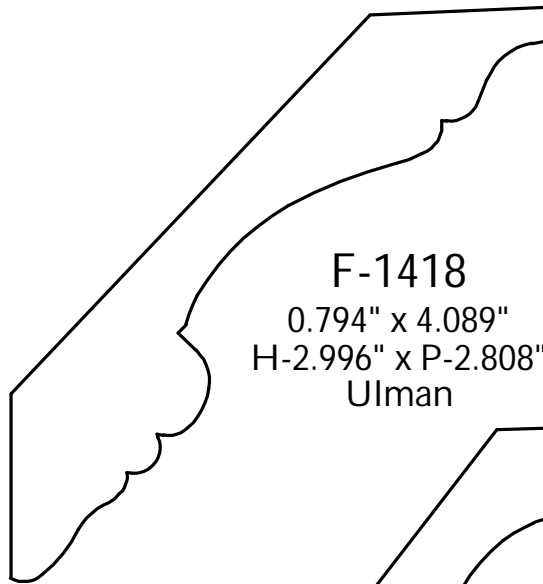

R. Thomas Frock, Inc.

2730 Loch Raven Rd.
Baltimore, MD 21218

P: (410) 243-9322 - F: (410) 889-2594

Custom Crowns - Page 124