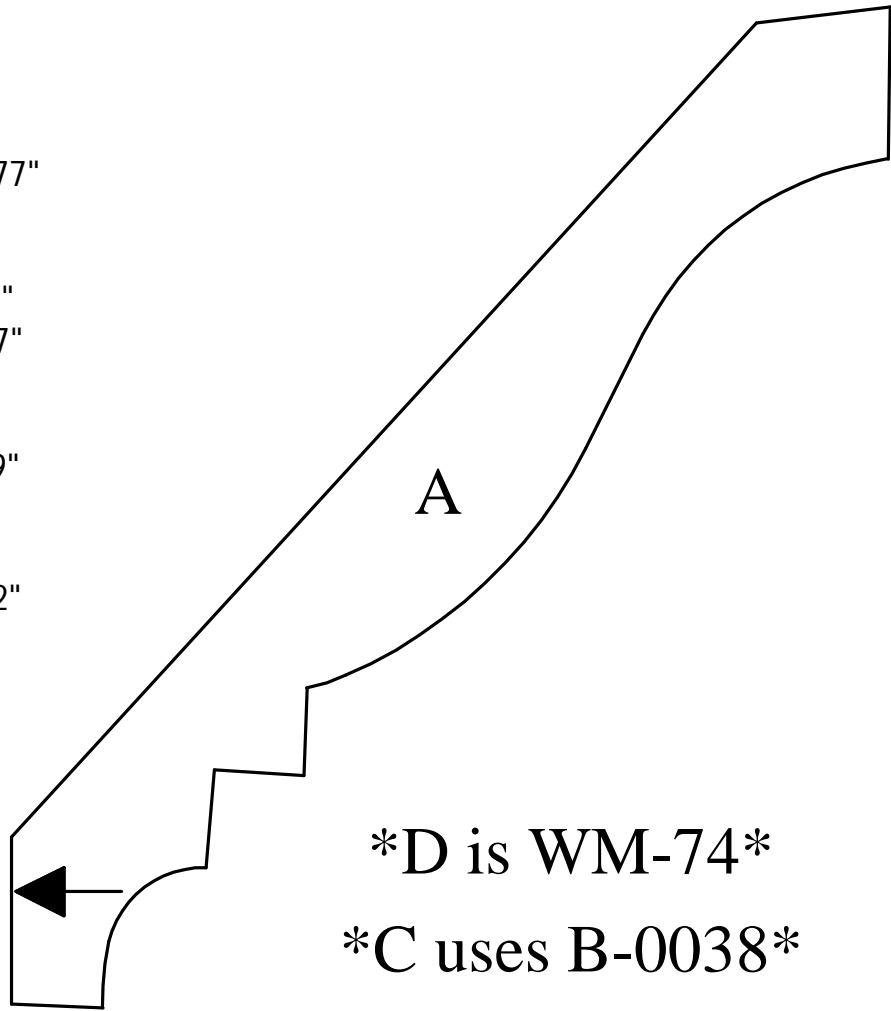

P: (410) 243-9322 - F: (410) 889-2594

Custom Crowns - Page 127

F-1433

H-8.413" x P-10.77"
Modco

A-0.986" x 6.93"
H-5.22" x P-4.57"

B-2.478" x 4.719"

C-0.755" x 3.212"

R. Thomas Frock, Inc.