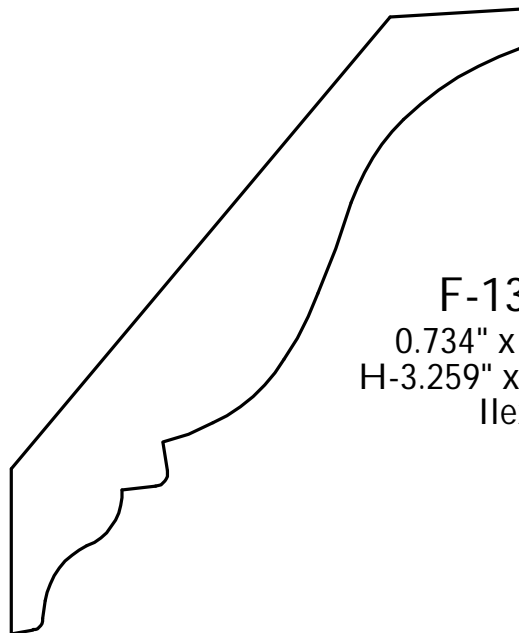

F-1345
0.734" x 4.227"
H-3.259" x P-2.701"
Ilex