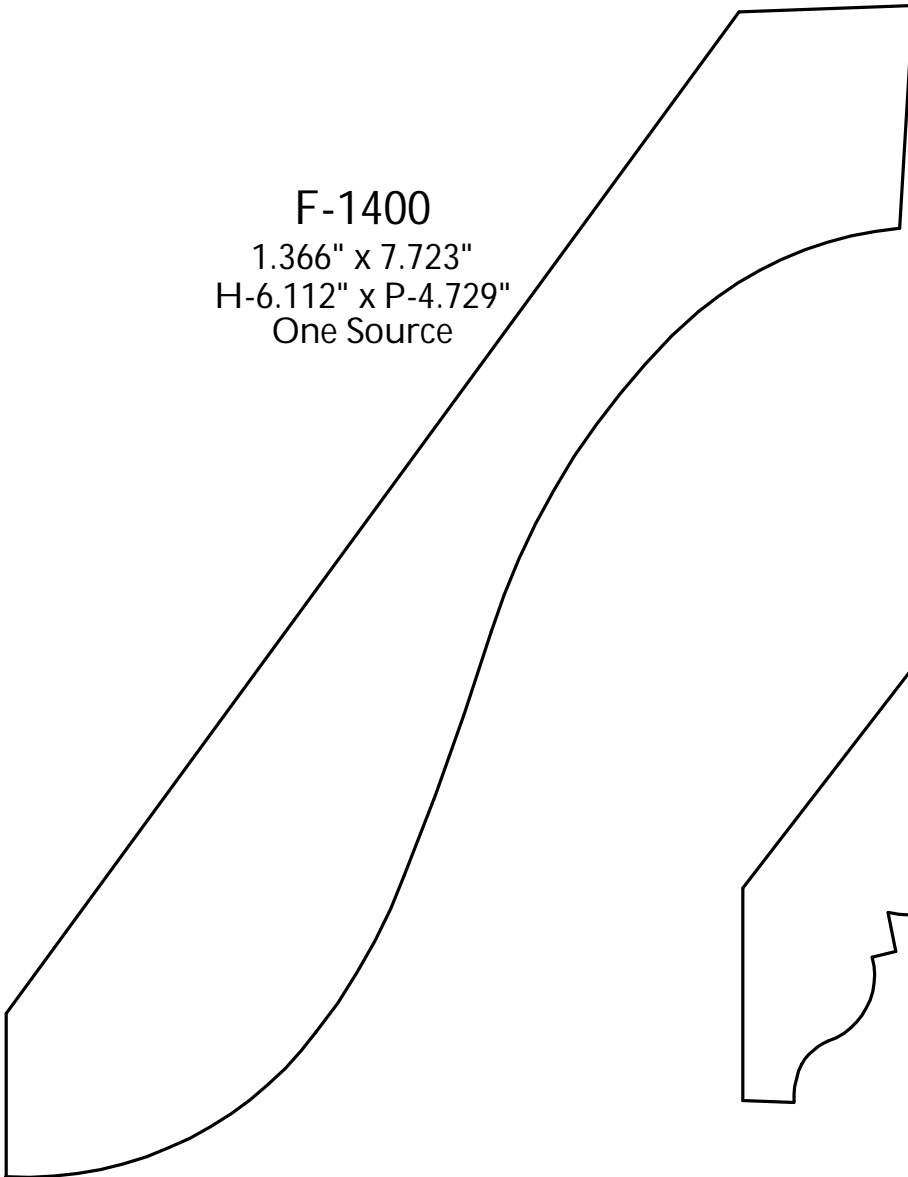

Custom Crowns - Page 119

F-1398
 1.416" x 2.487"
 H-2.487" x P-1.416"
 MTS Contracting

F-1399
 0.816" x 3.794"
 H-2.729" x P-2.637"
 TS Wood Working

F-1400
 1.366" x 7.723"
 H-6.112" x P-4.729"
 One Source