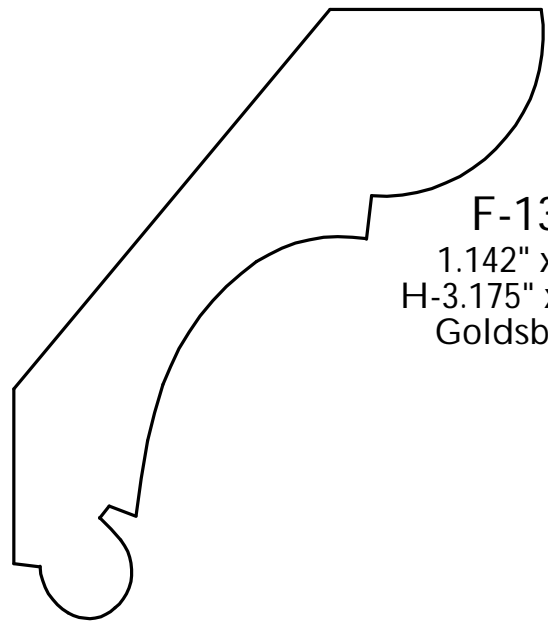

F-1370
1.142" x 4.00"
H-3.175" x P-2.76"
Goldsbourh