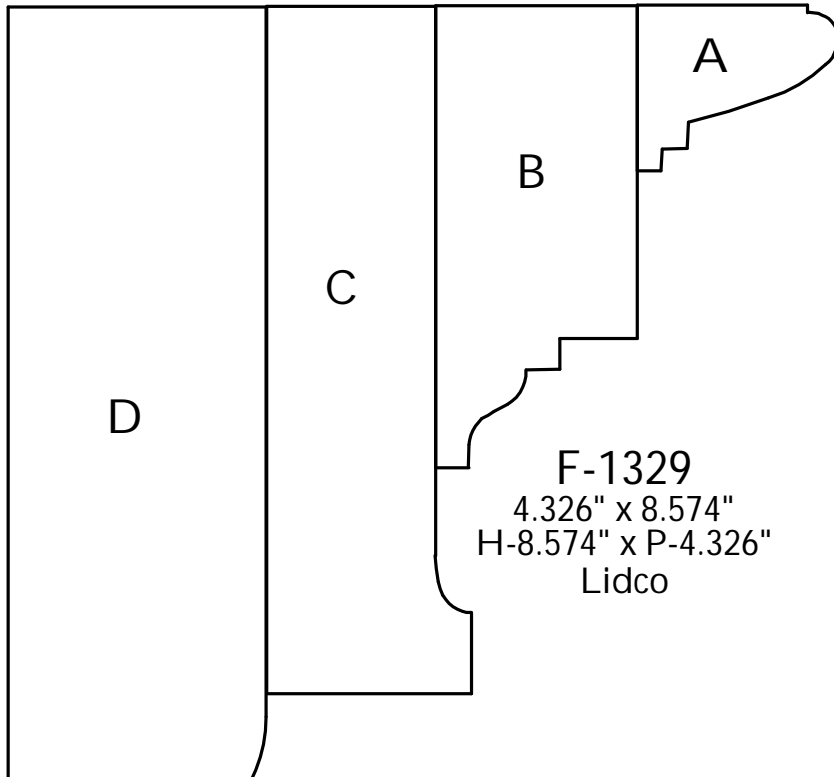

F-1329
4.326" x 8.574"
H-8.574" x P-4.326"
Lidco