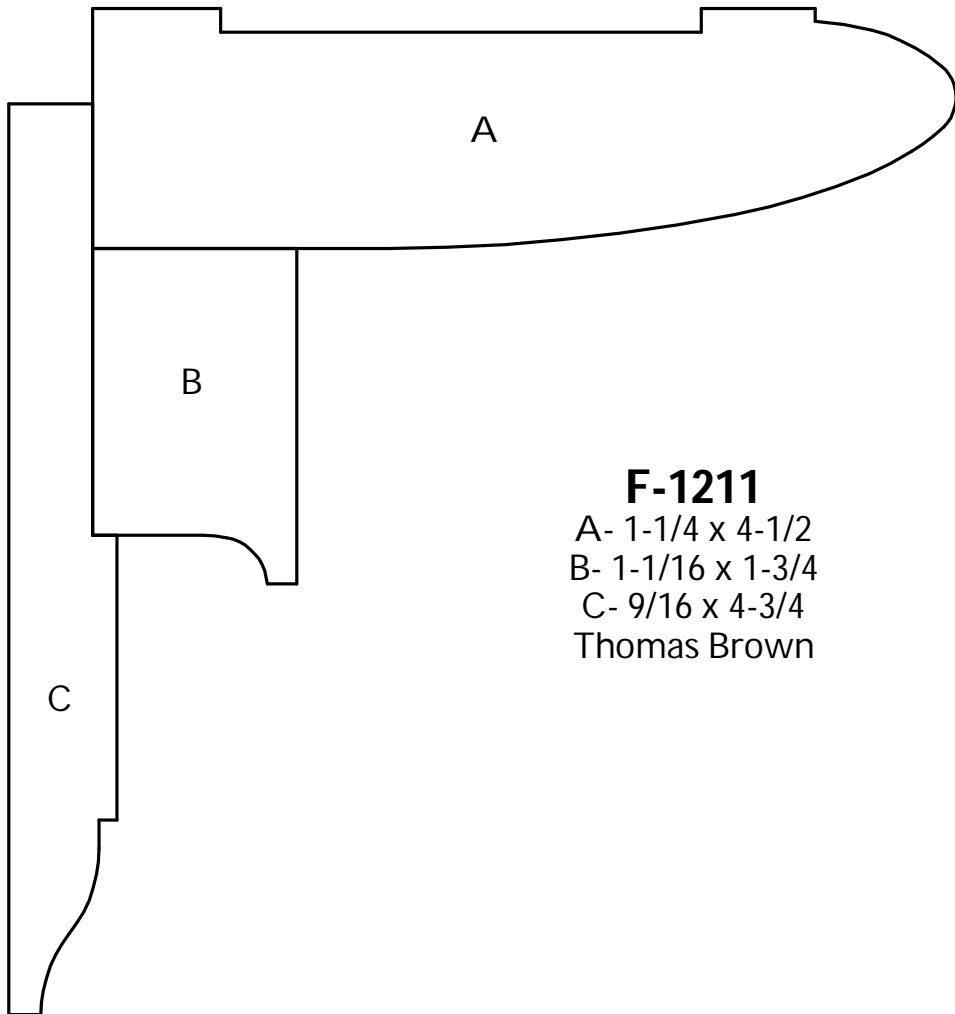

F-1211

A- 1-1/4 x 4-1/2

B- 1-1/16 x 1-3/4

C- 9/16 x 4-3/4

Thomas Brown