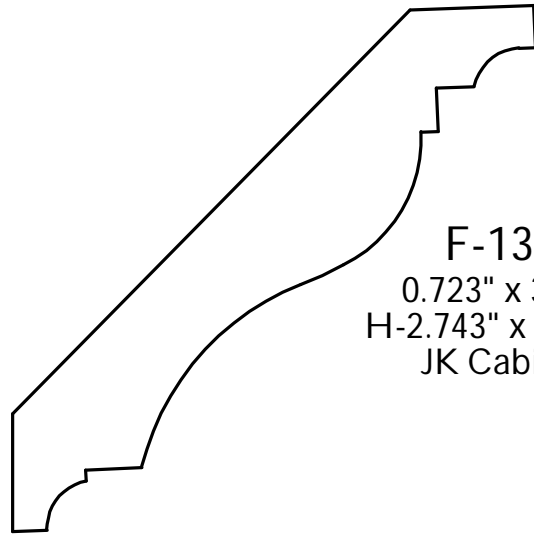

F-1299
0.761" x 3.492"
H-2.446" x P-2.494"
Lidco

R. Thomas Frock, Inc.

2730 Loch Raven Rd.
Baltimore, MD 21218

P: (410) 243-9322 - F: (410) 889-2594

Custom Crowns - Page 96

F-1300
0.625" x 2.125"
H-1.51" x P-1.502"
Scoville