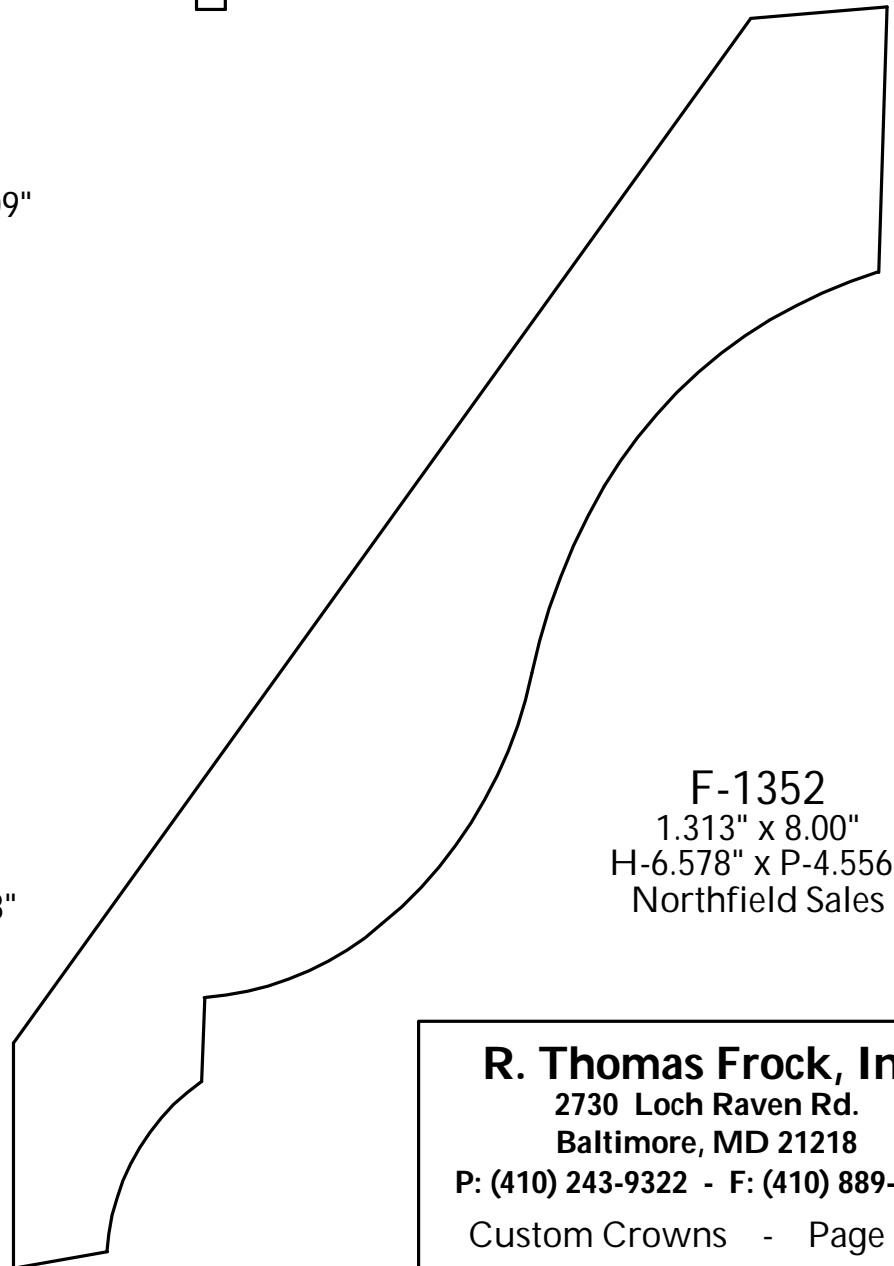

F-1350
0.50" x 3.166"
H-5.197" x P-4.609"
CCI

F-1351
1.00" x 4.364"
H-3.625" x P-2.438"
Ilex

F-1352
1.313" x 8.00"
H-6.578" x P-4.556"
Northfield Sales