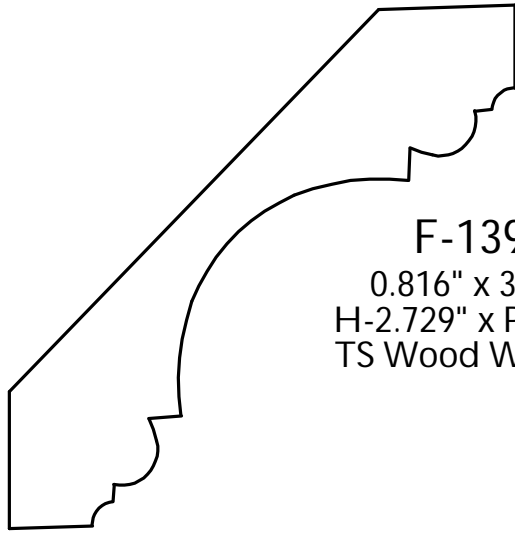

Custom Crowns - Page 119

F-1398
 1.416" x 2.487"
 H-2.487" x P-1.416"
 MTS Contracting

F-1399
 0.816" x 3.794"
 H-2.729" x P-2.637"
 TS Wood Working

F-1400
 1.366" x 7.723"
 H-6.112" x P-4.729"
 One Source