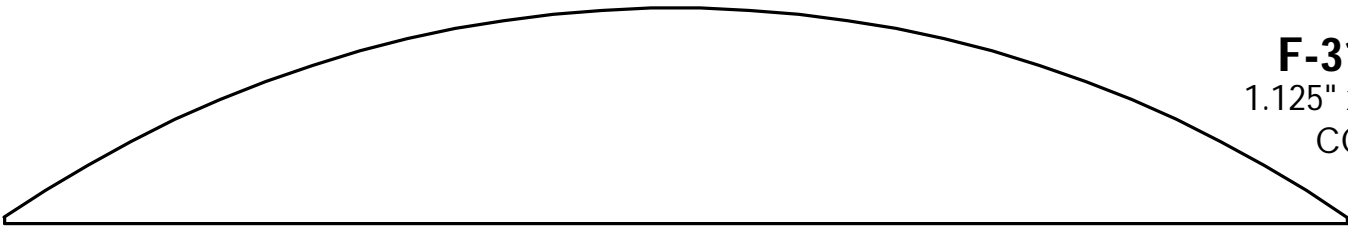

F-3185
0.761" x 3.473"
Jim Heagy

F-3186
1.00" x 4.25"
Fallston

F-3187
0.747" x 2.264"
Stone Ridge

F-3188
0.813" X 3.313"
R.Thomas Frock

F-3189
0.831" X 2.762"
Dagdigian

F-3195
1.553" x 3.534"
FNW Construction

F-3196
0.749" x 3.284"
Ilex Services

F-3197
0.869" x 3.034"
CCI

F-3198
0.625" X 5.25"
TW Perry

F-3199
1.457" X 3.973"
Mahogany Inc.

F-3192
1.125" x 7.00"
CCI