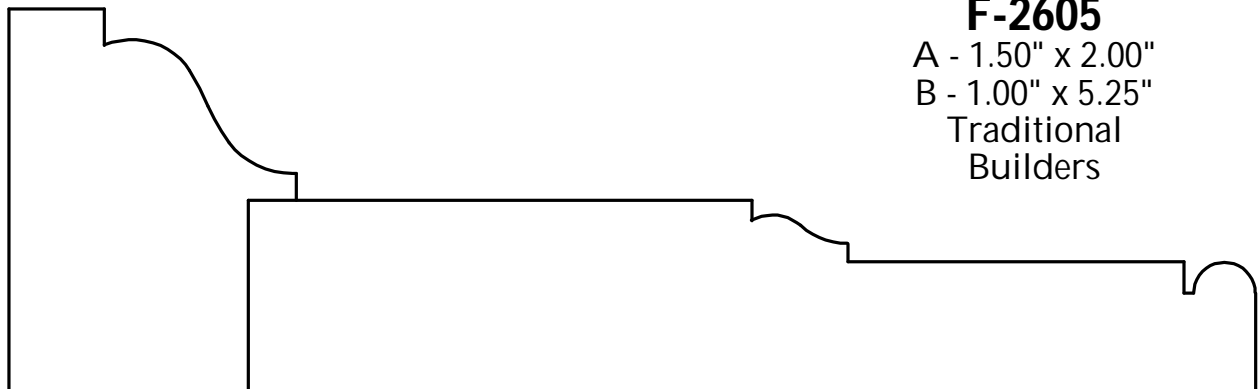

P: (410) 243-9322 - F: (410) 889-2594

Custom Casing - Page 130

F-2603
2.260" x 5.948"
Delbert Adams

F-2604
1.3125" x 3.750"
Delbert Adams

F-2605
A - 1.50" x 2.00"
B - 1.00" x 5.25"
Traditional
Builders

F-2606
A - 1.625" x 2.138"
B - .655" x 2.856"
Peregrine