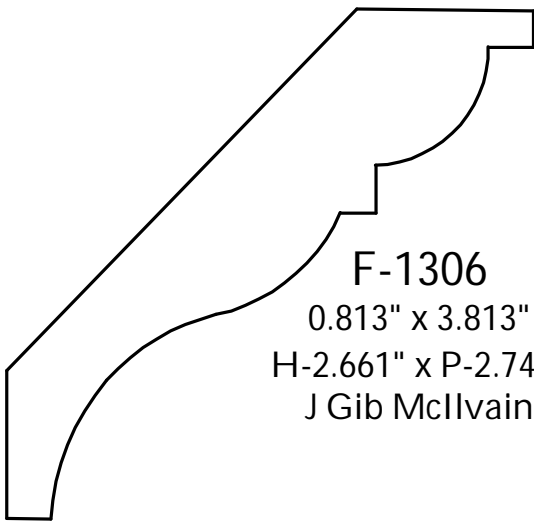

F-1306
0.813" x 3.813"
H-2.661" x P-2.747"
J Gib McIlvain