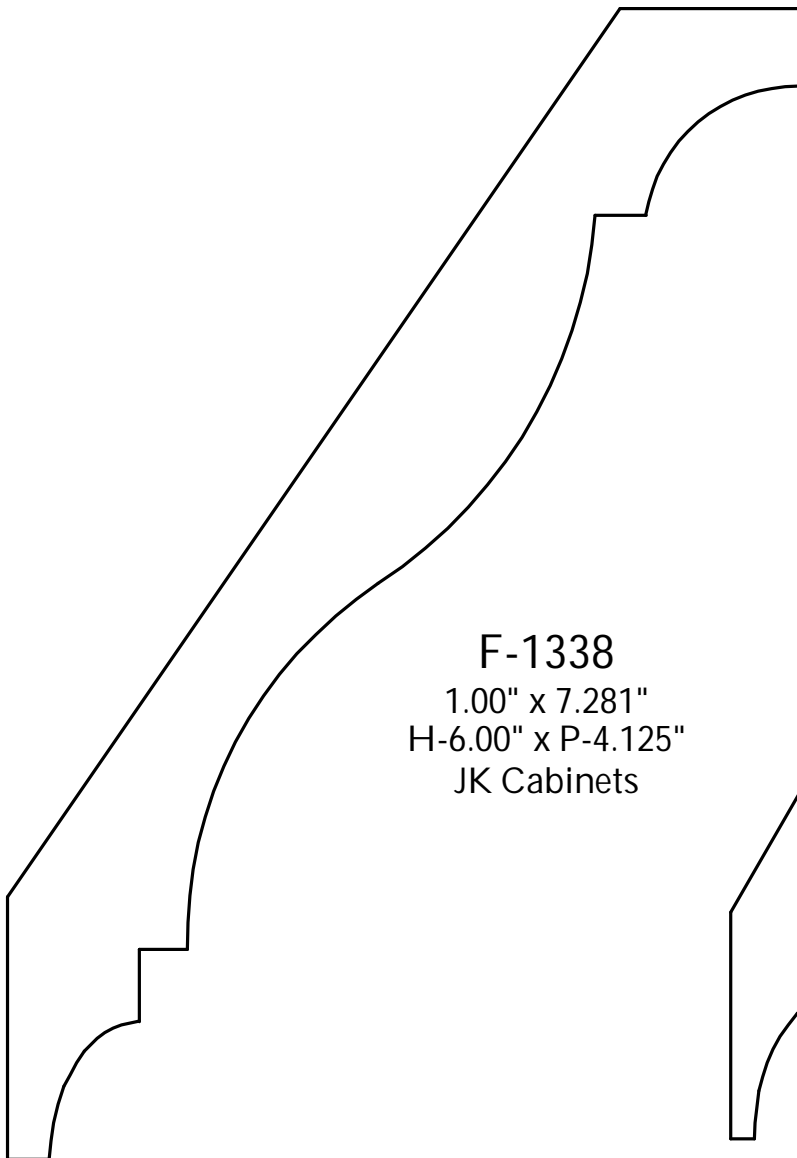

F-1338
1.00" x 7.281"
H-6.00" x P-4.125"
JK Cabinets