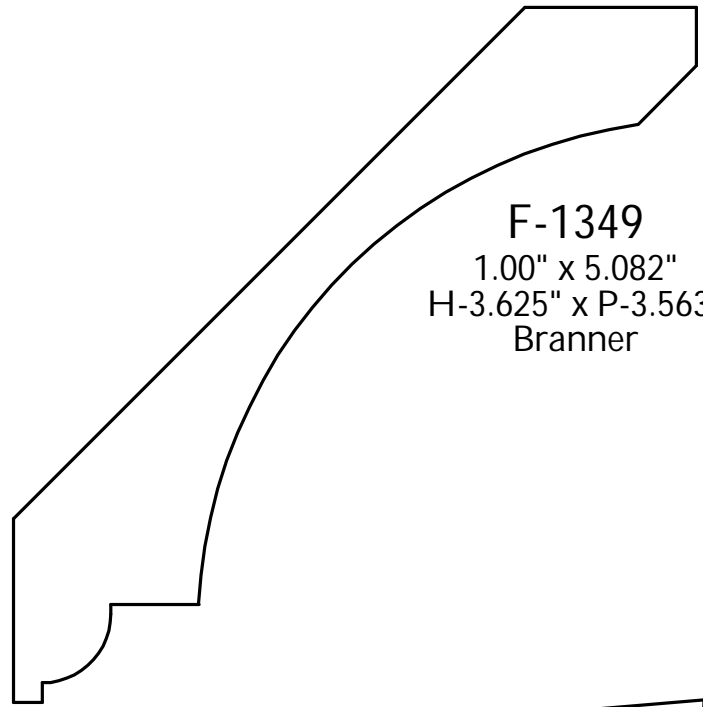

F-1349
1.00" x 5.082"
H-3.625" x P-3.563"
Branner