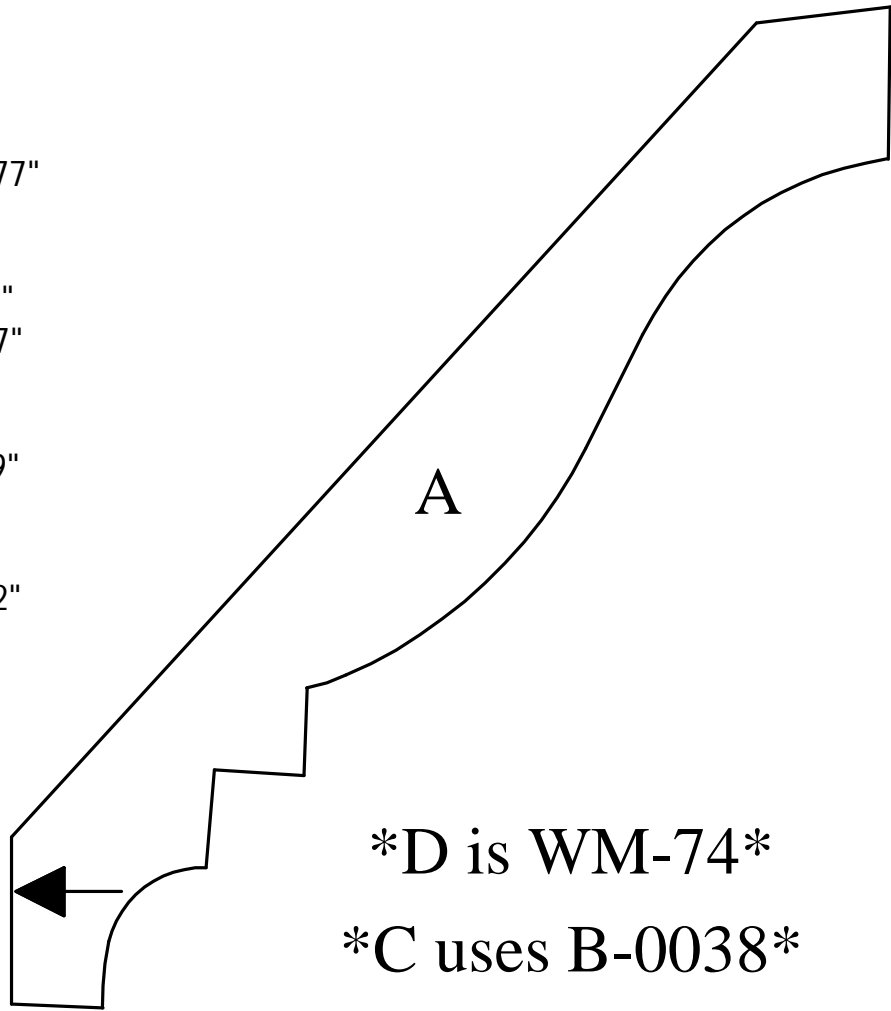

Custom Crowns - Page 127

F-1433

H-8.413" x P-10.77"  
Modco

A-0.986" x 6.93"  
H-5.22" x P-4.57"

B-2.478" x 4.719"

C-0.755" x 3.212"

\*D is WM-74\*

\*C uses B-0038\*