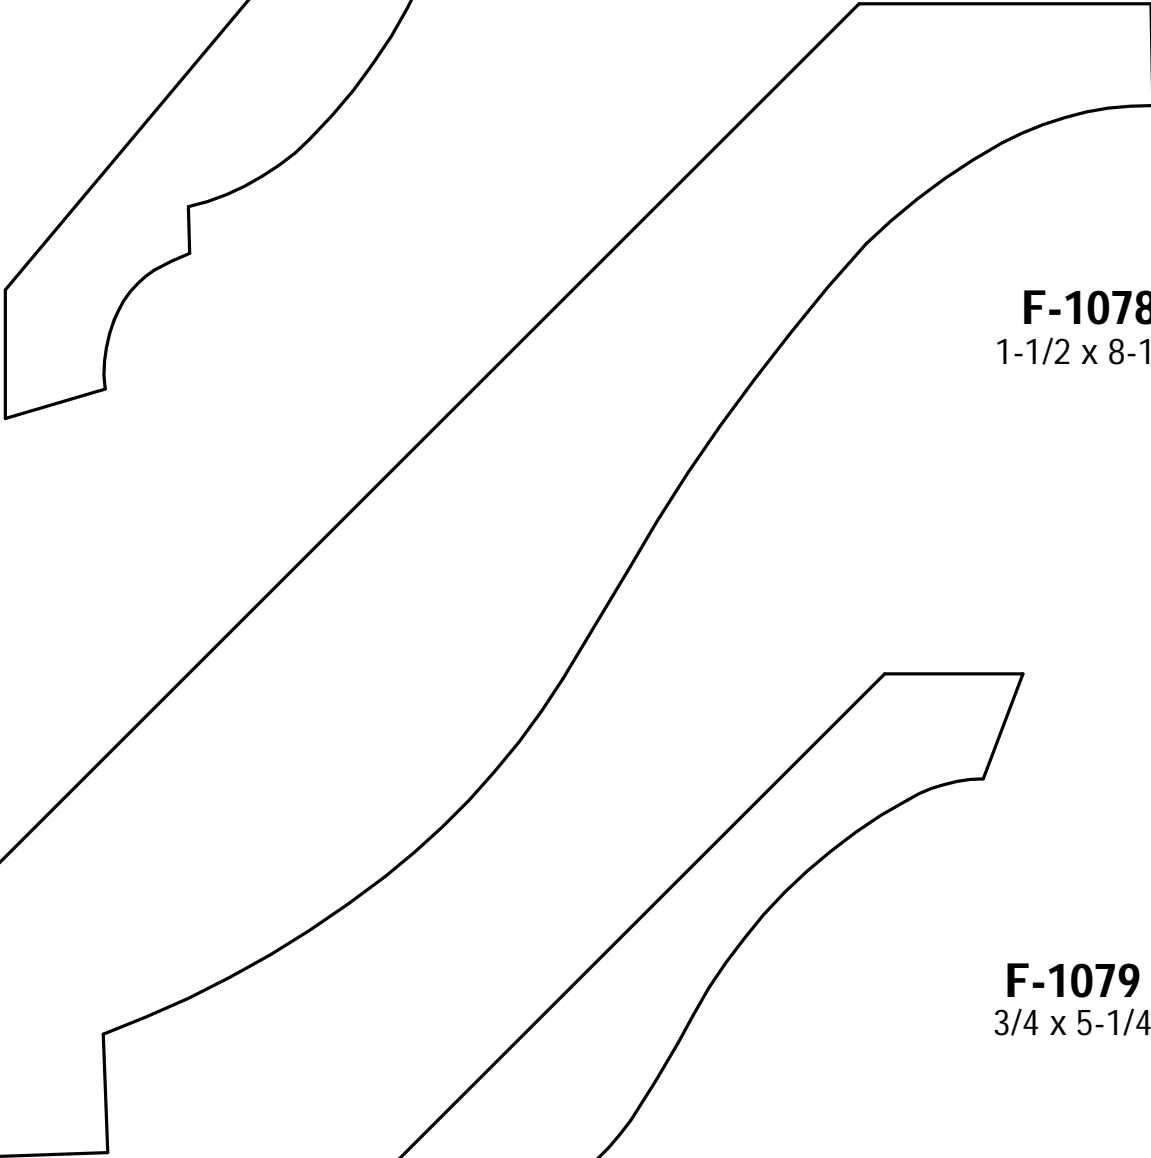

F-1079
3/4 x 5-1/4

F-1078
1-1/2 x 8-1/2