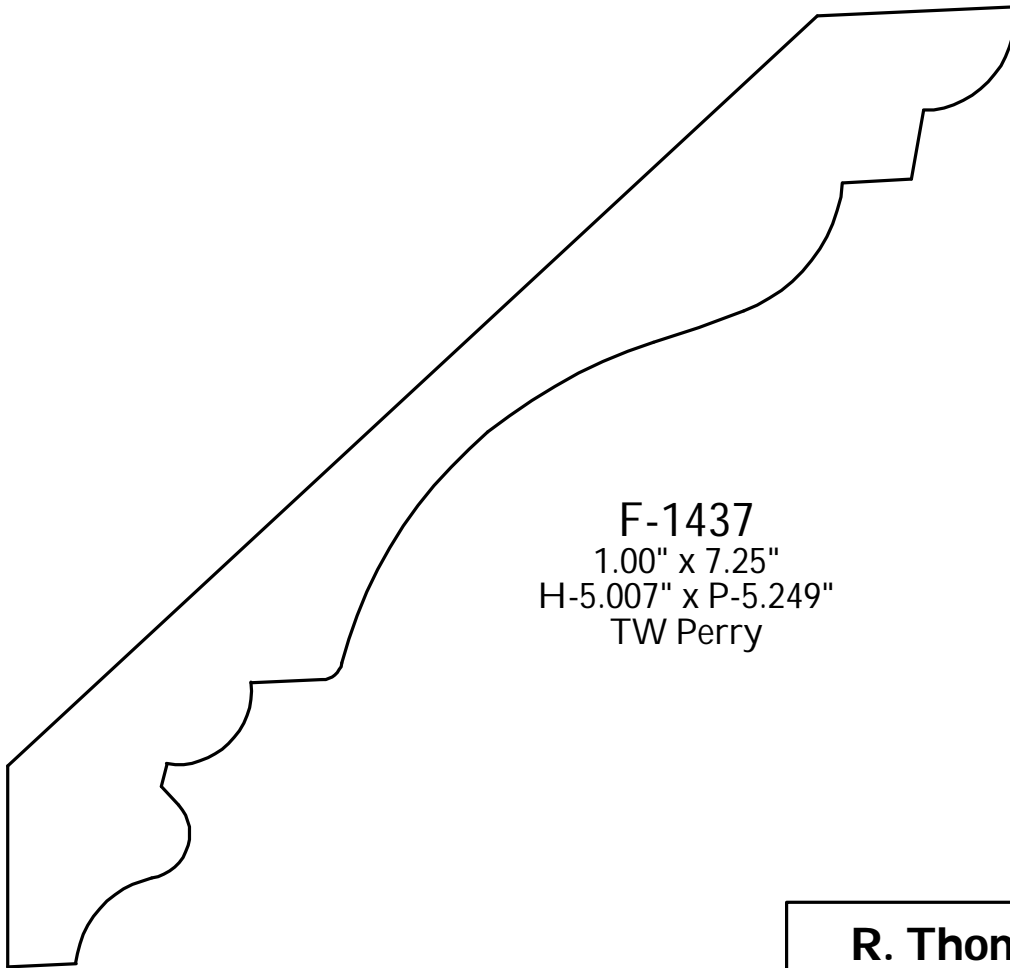

F-1437
1.00" x 7.25"
H-5.007" x P-5.249"
TW Perry

R. Thomas Frock, Inc.

2730 Loch Raven Rd.

Baltimore, MD 21218

P: (410) 243-9322 - F: (410) 889-2594

Custom Crowns - Page 129