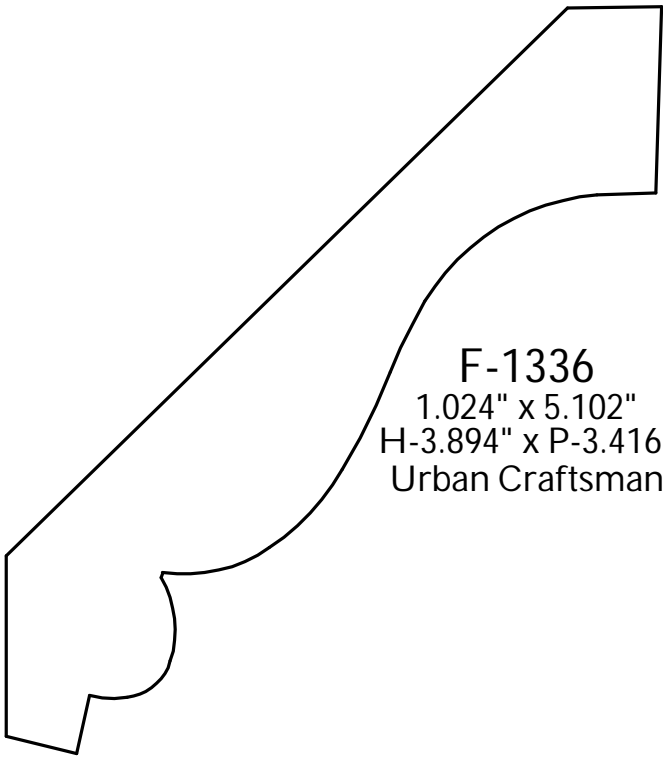

F-1336
1.024" x 5.102"
H-3.894" x P-3.416"
Urban Craftsman