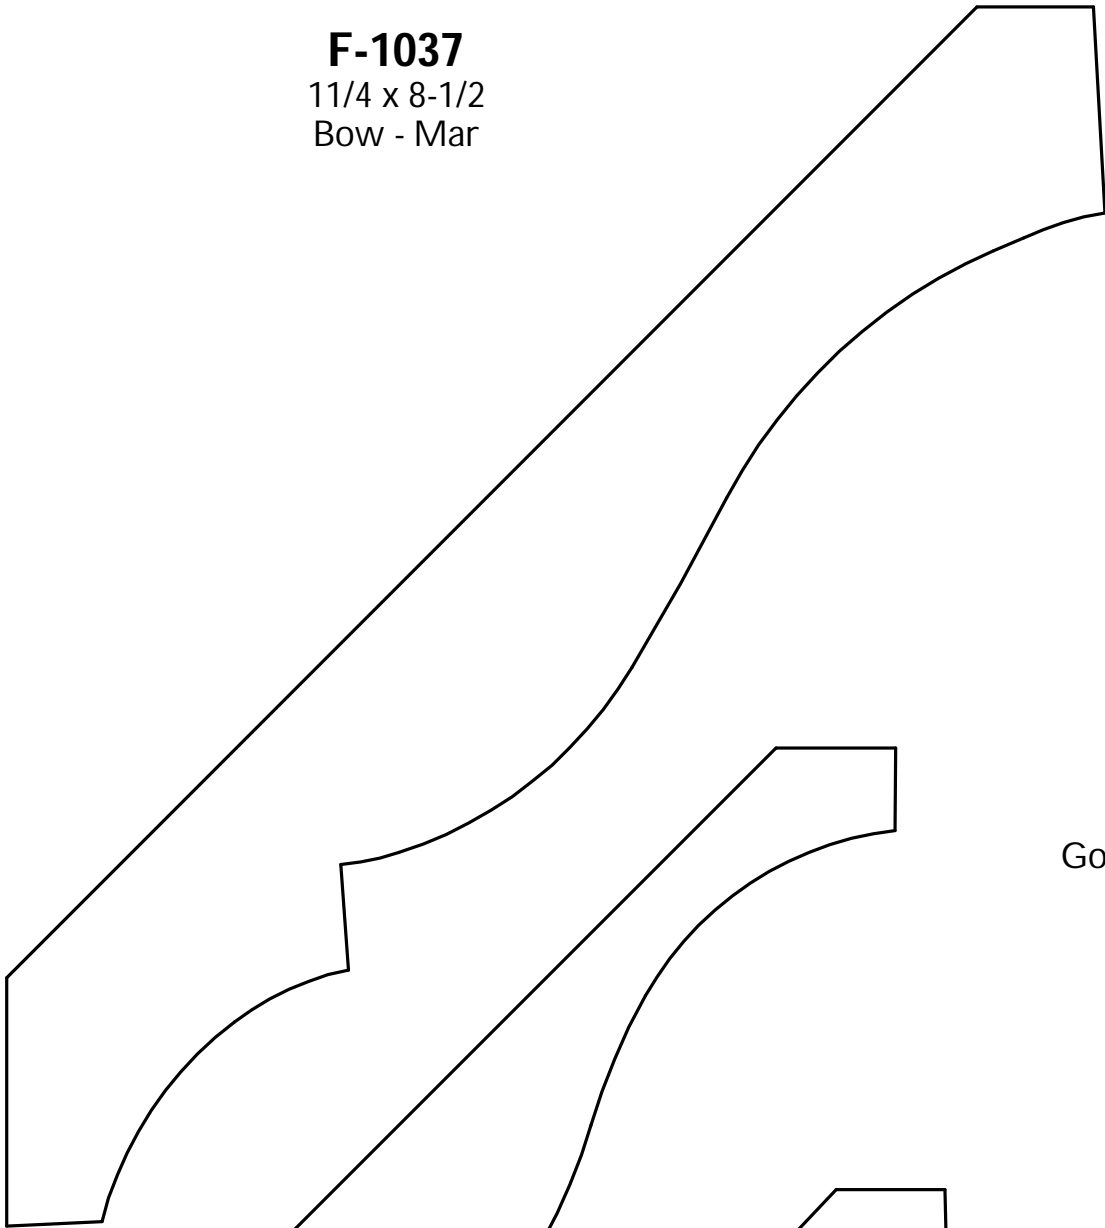

F-1037

1 1/4 x 8-1/2
Bow - Mar

F-1038

1 x 5-1/16
Gordon Sennett

F-1039

3/4 x 4-3/8
Berliner

R. Thomas Frock, Inc.

2730 Loch Raven Rd.
Baltimore, MD 21218

P: (410) 243-9322 - F: (410) 889-2594

Custom Crowns - Page 10