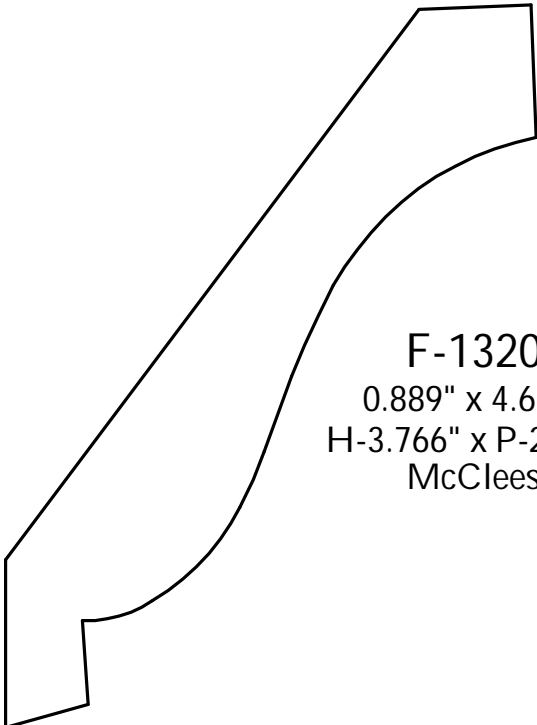

F-1320
0.889" x 4.656"
H-3.766" x P-2.767"
McClees

R. Thomas Frock, Inc.

2730 Loch Raven Rd.
Baltimore, MD 21218

P: (410) 243-9322 - F: (410) 889-2594

Custom Crowns - Page 101