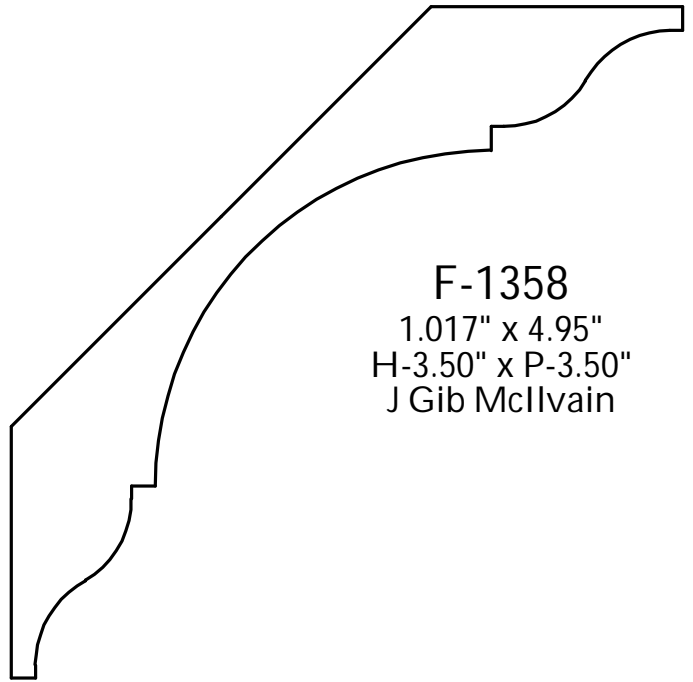

F-1358
1.017" x 4.95"
H-3.50" x P-3.50"
J Gib McIlvain