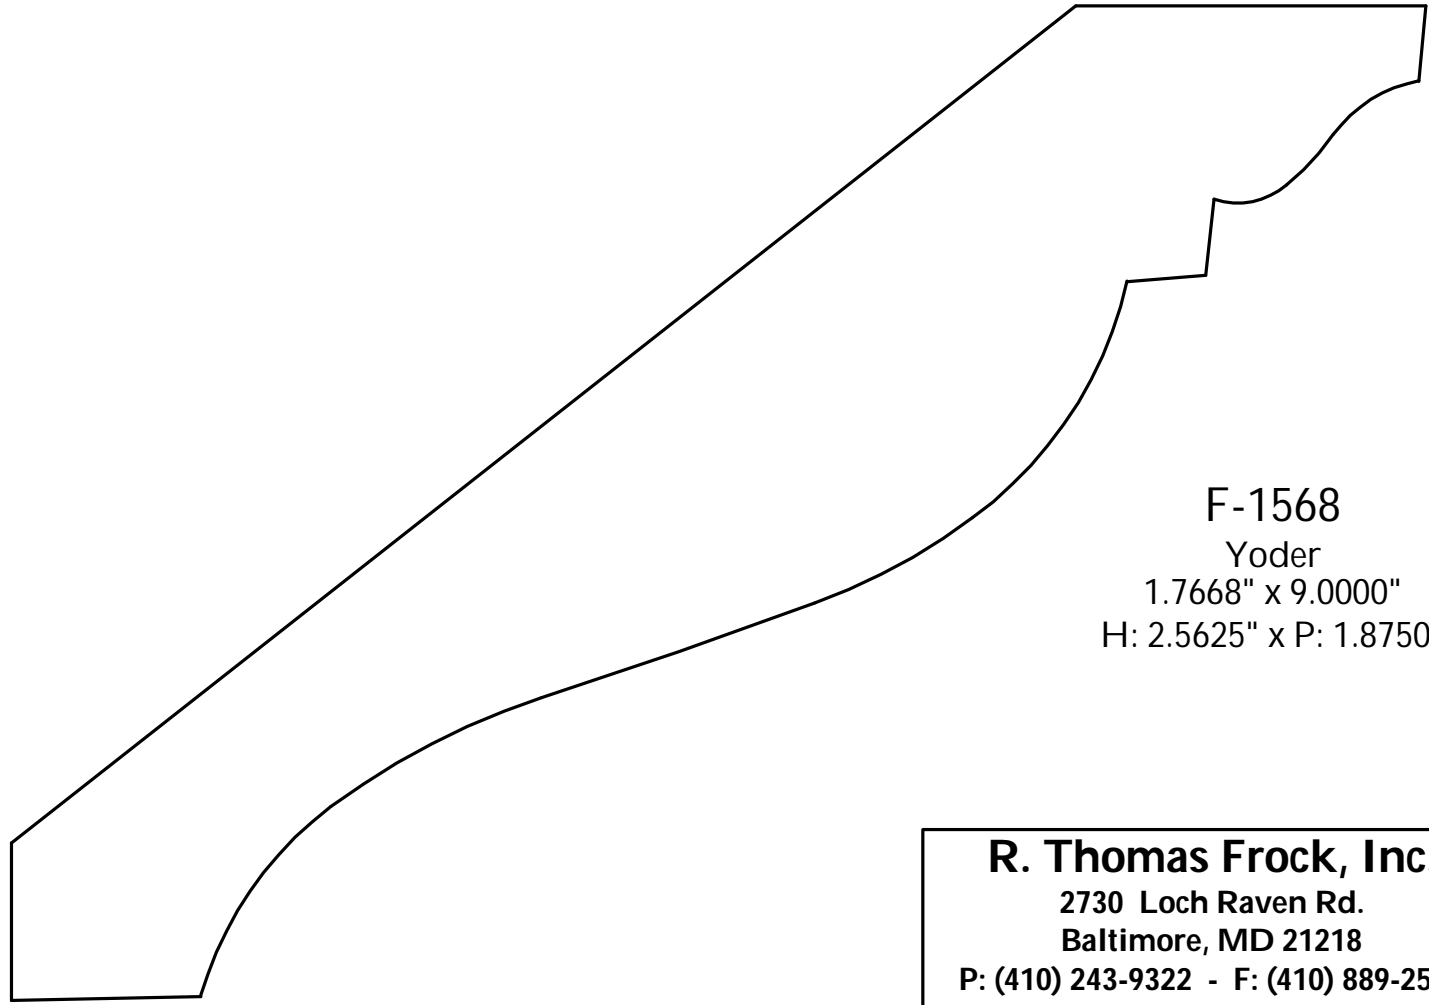

F-1564
Delbert Adams
H: 2.3125" x P: 2.3125"

F-1565
Delbert Adams
H: 1.4790" x P: 2.1968"

F-1566
Midvidy
1.0000" x 3.1721"
H: 2.5625" x P: 1.8750"

F-1568
Yoder
1.7668" x 9.0000"
H: 2.5625" x P: 1.8750"

R. Thomas Frock, Inc.
2730 Loch Raven Rd.
Baltimore, MD 21218
P: (410) 243-9322 - F: (410) 889-2594
Custom Crowns - Page 175