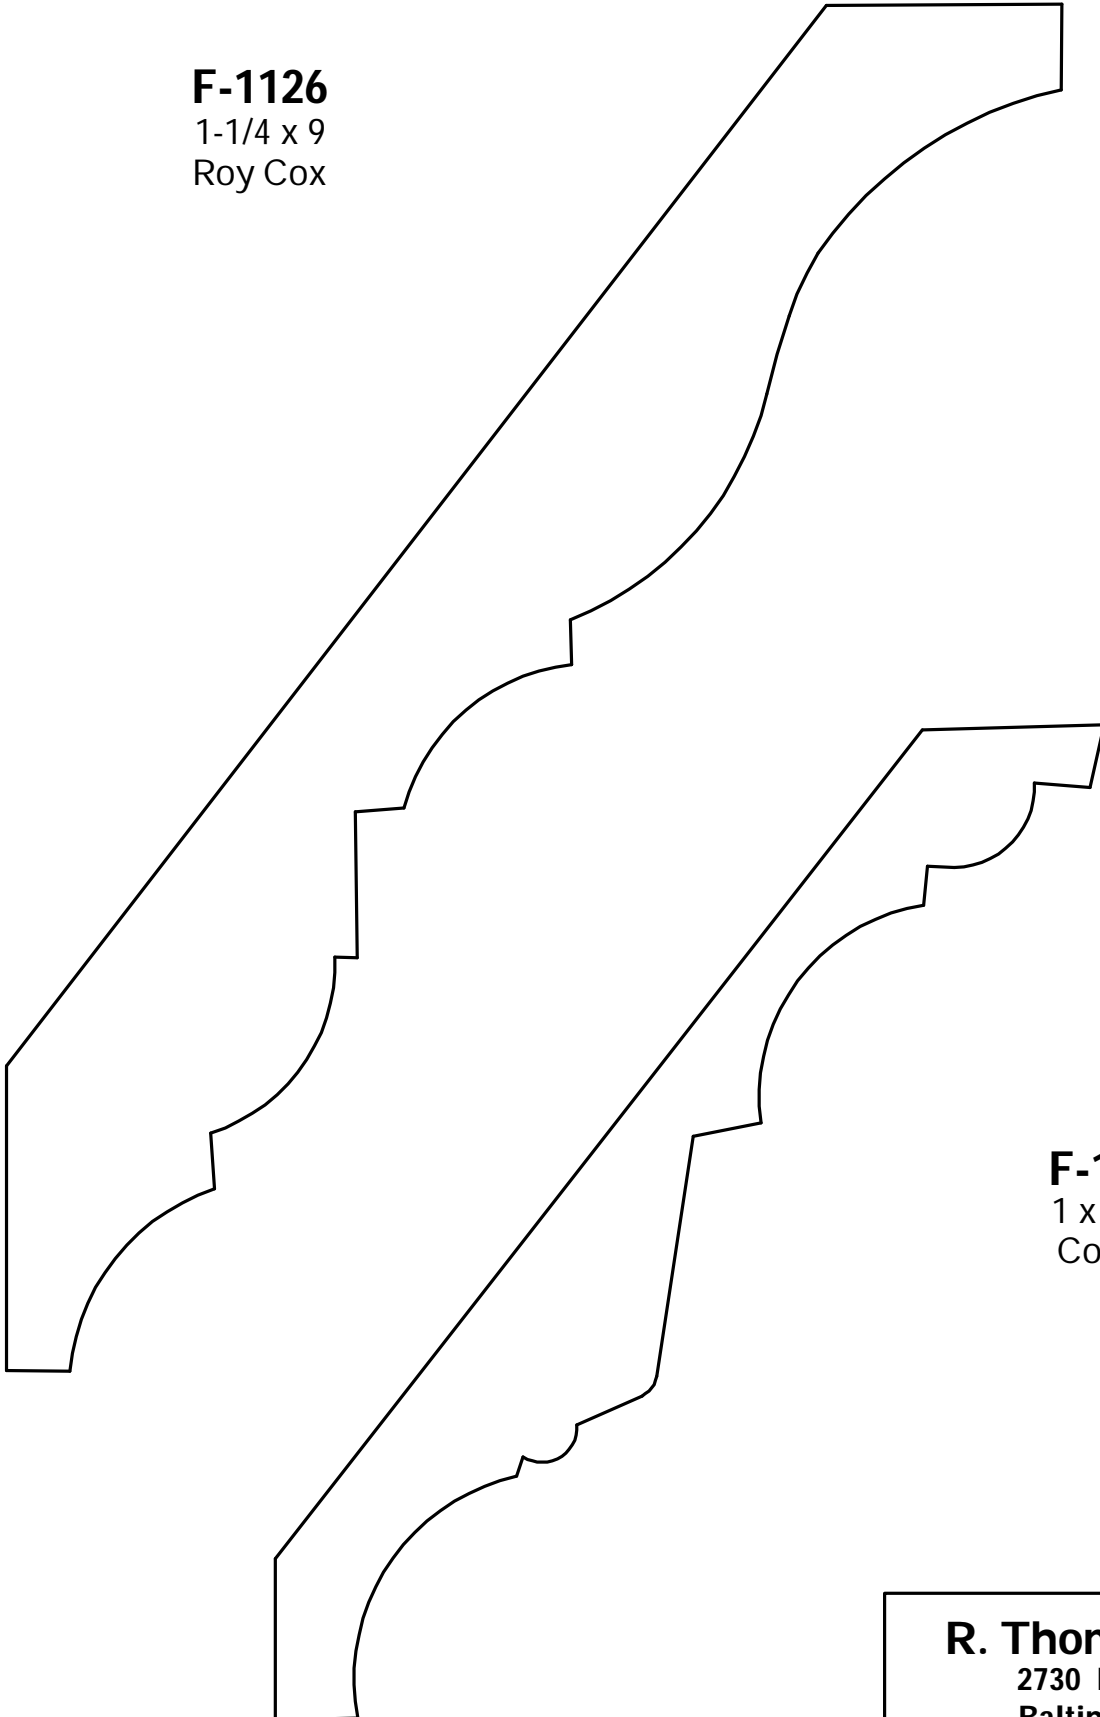

F-1126

1-1/4 x 9

Roy Cox

F-1127

1 x 6-3/4

Connor

R. Thomas Frock, Inc.

2730 Loch Raven Rd.

Baltimore, MD 21218

P: (410) 243-9322 - F: (410) 889-2594

Custom Crowns - Page 39