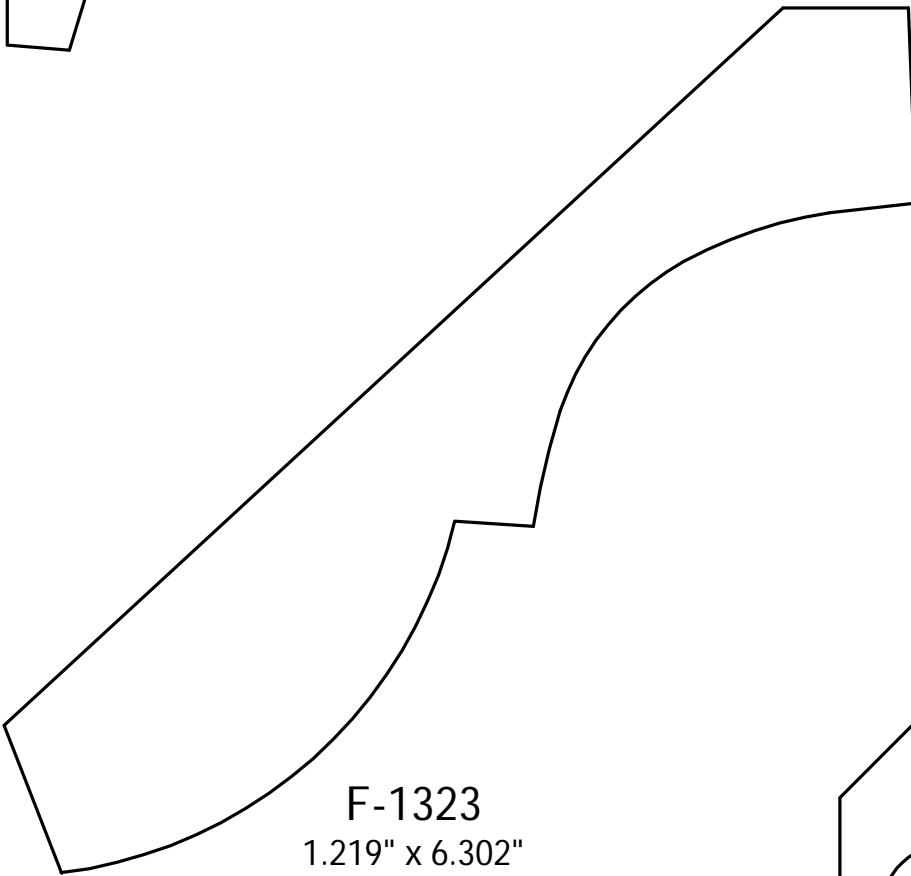

F-1323
1.219" x 6.302"
H-4.754" x P-4.51"
Honeygo Builders