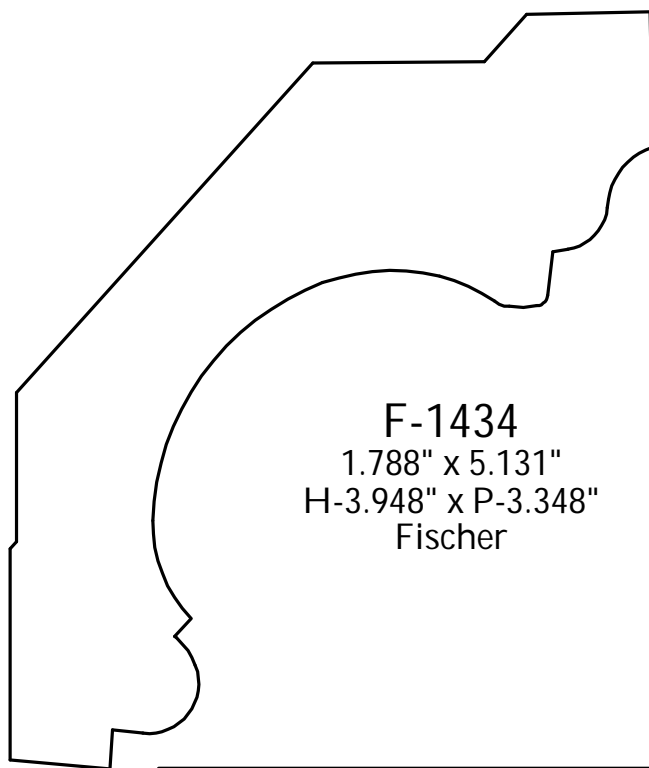

F-1434
1.788" x 5.131"
H-3.948" x P-3.348"
Fischer

R. Thomas Frock, Inc.

2730 Loch Raven Rd.

Baltimore, MD 21218

P: (410) 243-9322 - F: (410) 889-2594

Custom Crowns - Page 127