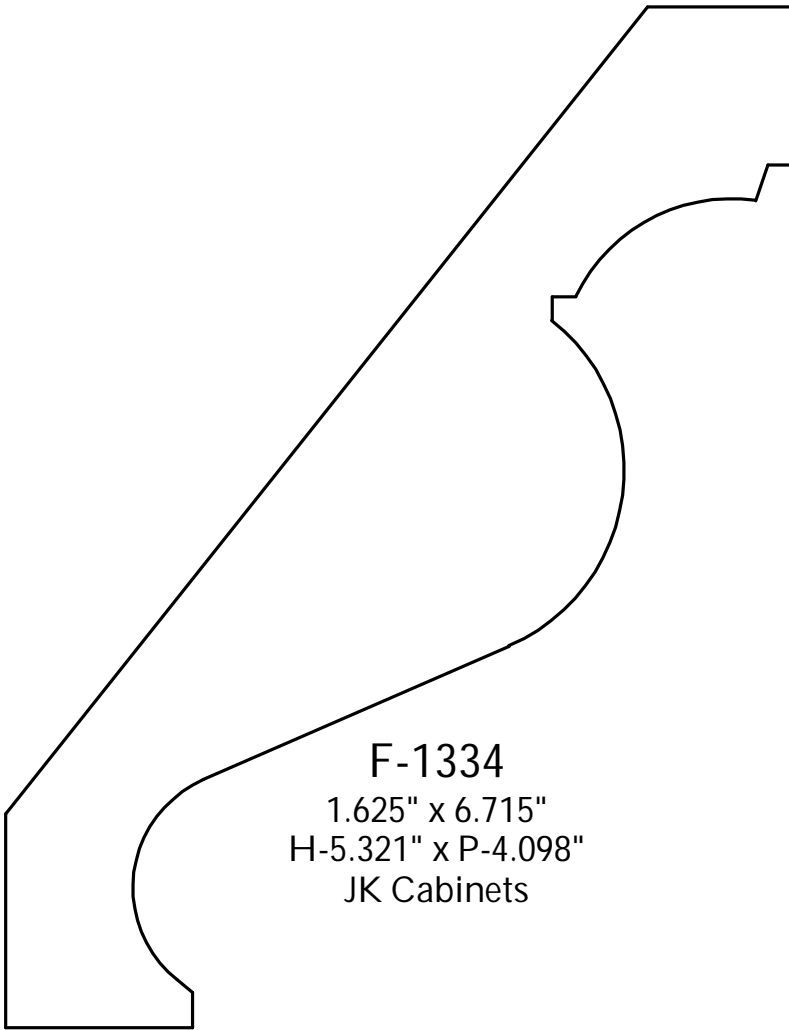

F-1334
1.625" x 6.715"
H-5.321" x P-4.098"
JK Cabinets