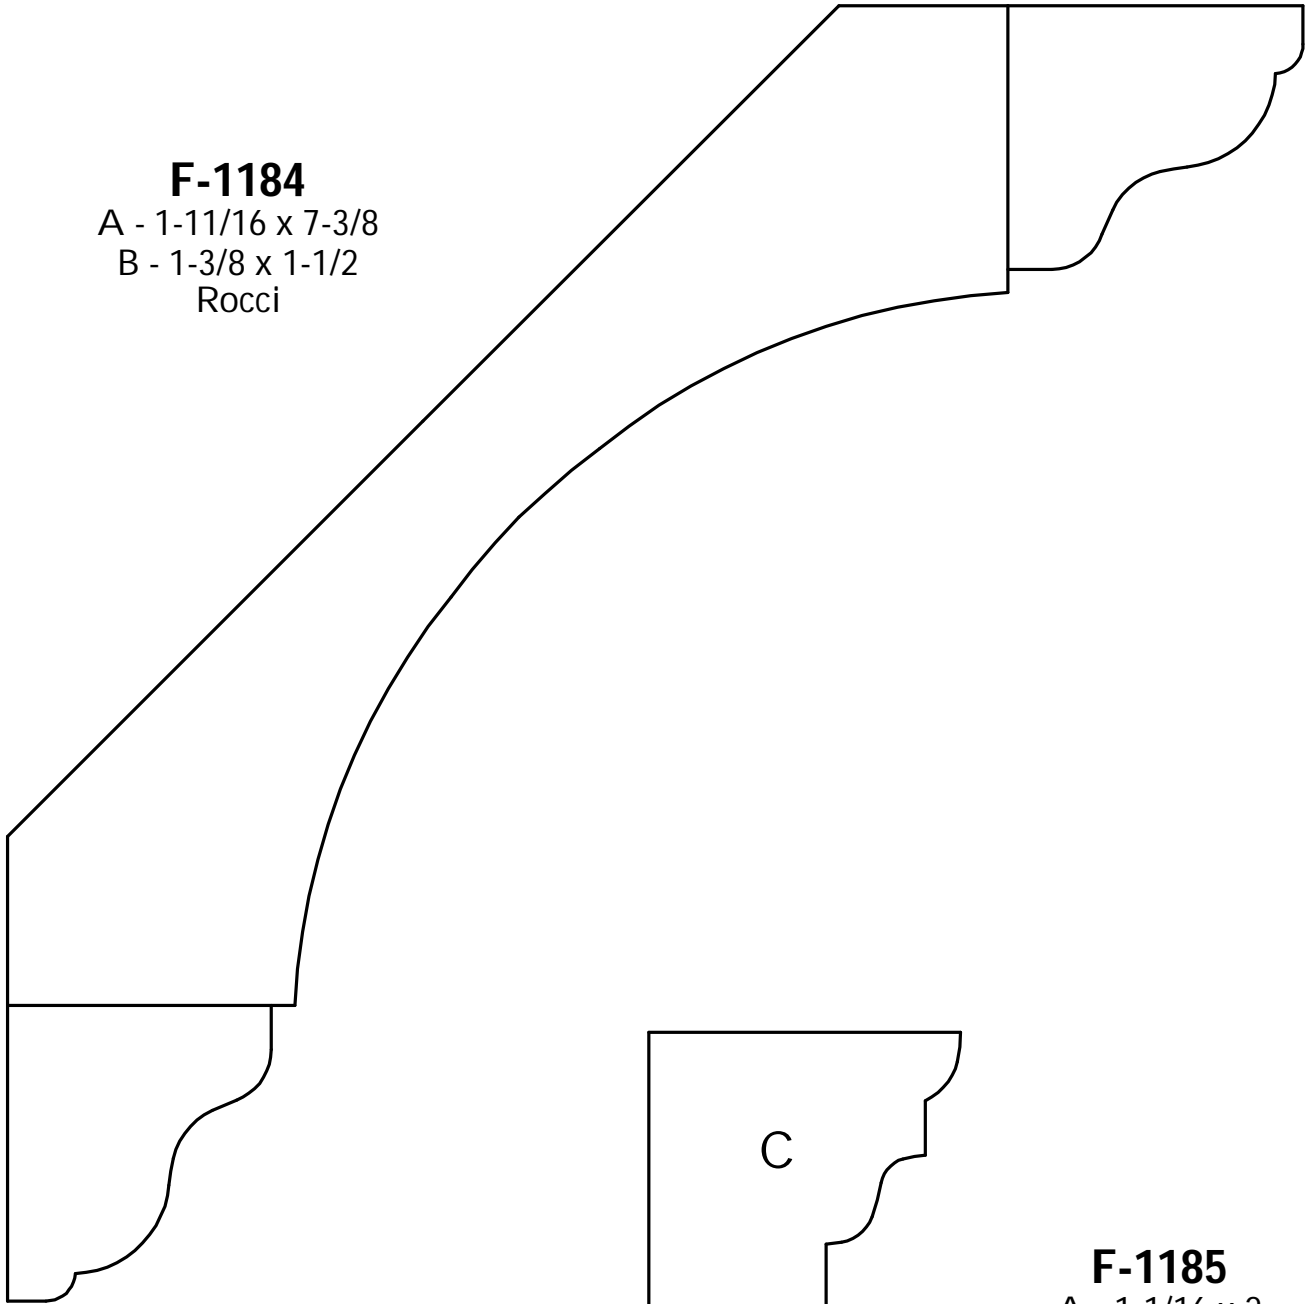

F-1184

A - $1\text{-}11/16 \times 7\text{-}3/8$

B - $1\text{-}3/8 \times 1\text{-}1/2$

Rocci

F-1185

A - $1\text{-}1/16 \times 2$

B - $1\text{-}5/8 \times 2\text{-}9/16$

C - $1\text{-}5/8 \times 1\text{-}7/8$

Rocci