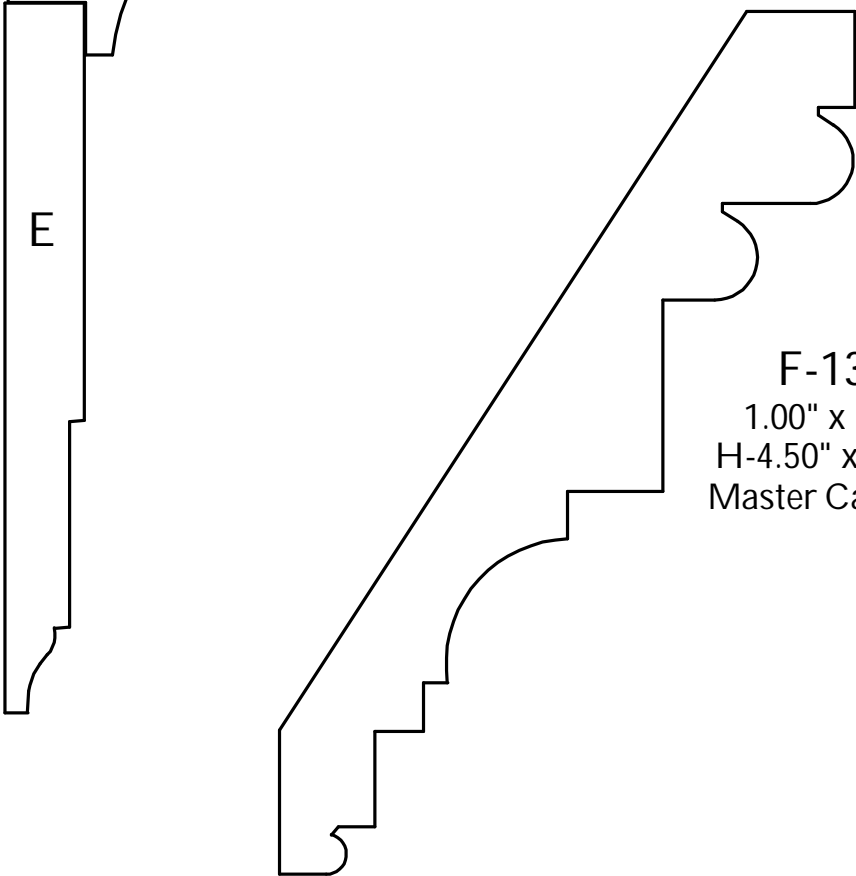

F-1331
1.00" x 5.408"
H-4.50" x P-3.00"
Master Carpenter

R. Thomas Frock, Inc.
2730 Loch Raven Rd.
Baltimore, MD 21218
P: (410) 243-9322 - F: (410) 889-2594
Custom Crowns - Page 104