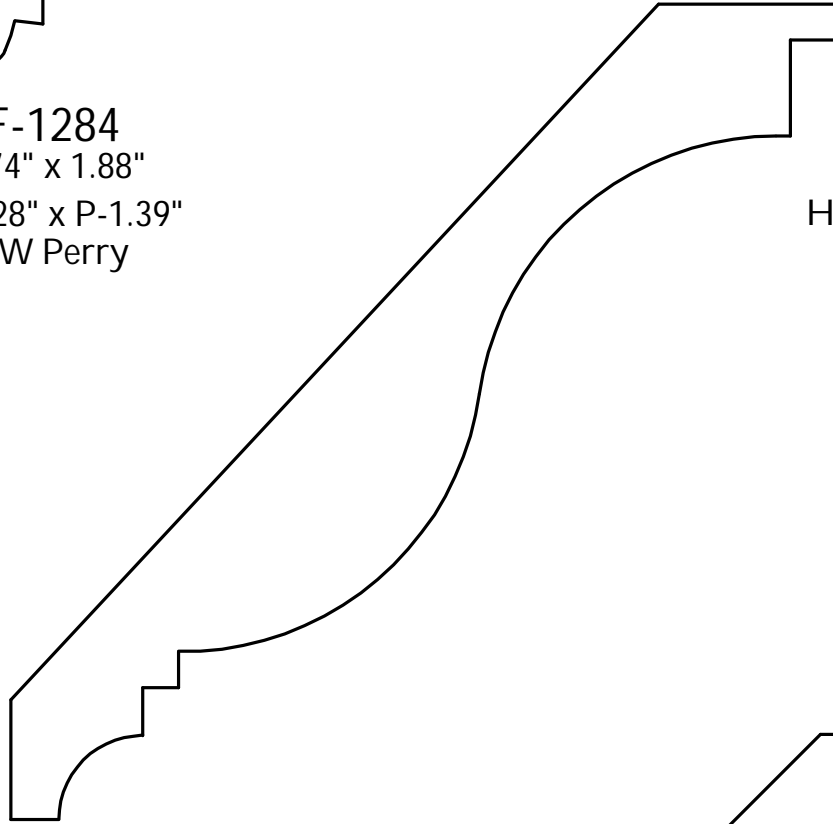

F-1285
0.98" x 6.05"
H-4.25" x P-4.31"
JK Cabinets