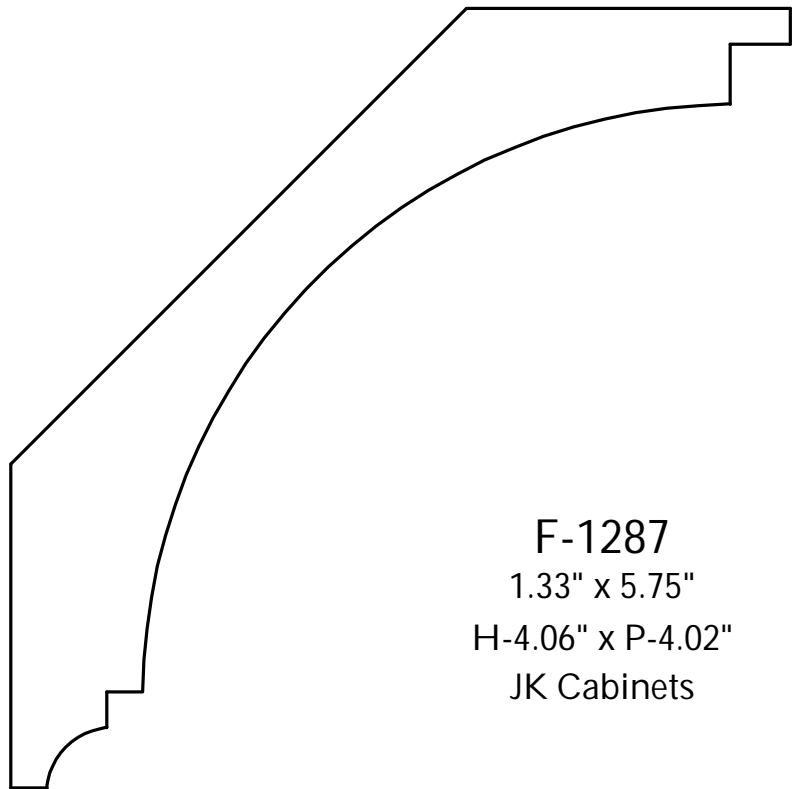

F-1287
1.33" x 5.75"
H-4.06" x P-4.02"
JK Cabinets

R. Thomas Frock, Inc.

2730 Loch Raven Rd.

Baltimore, MD 21218

P: (410) 243-9322 - F: (410) 889-2594

Custom Crowns - Page 93