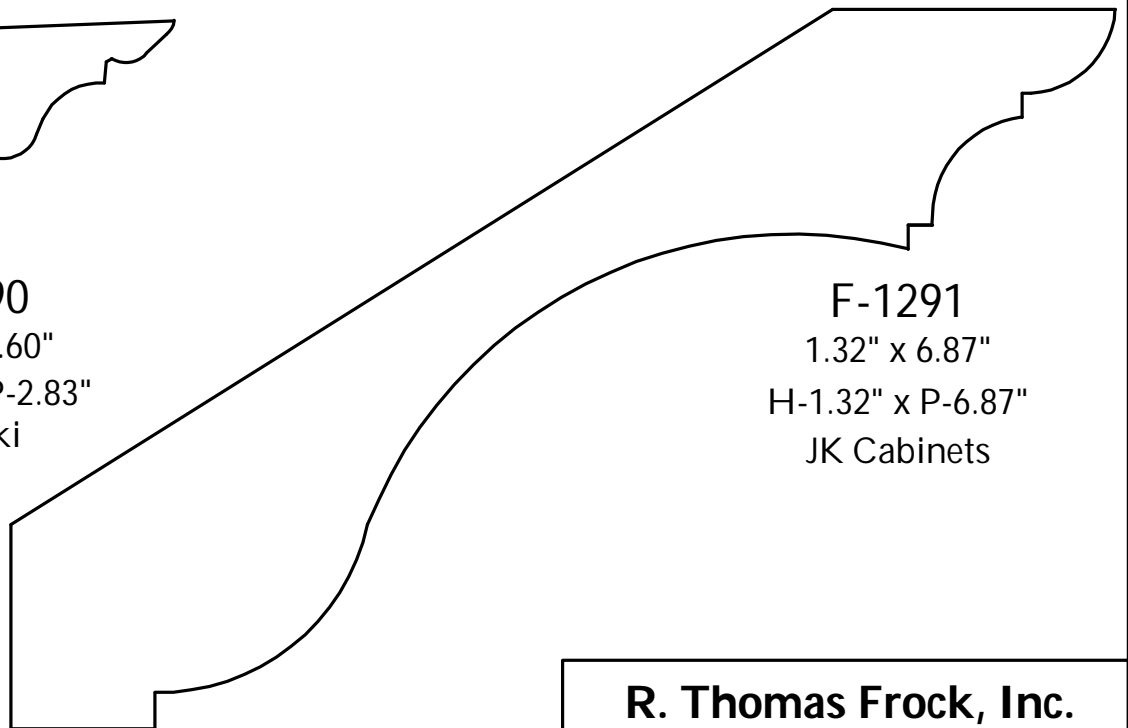

F-1291
1.32" x 6.87"
H-1.32" x P-6.87"
JK Cabinets

R. Thomas Frock, Inc.

2730 Loch Raven Rd.

Baltimore, MD 21218

P: (410) 243-9322 - F: (410) 889-2594

Custom Crowns - Page 94