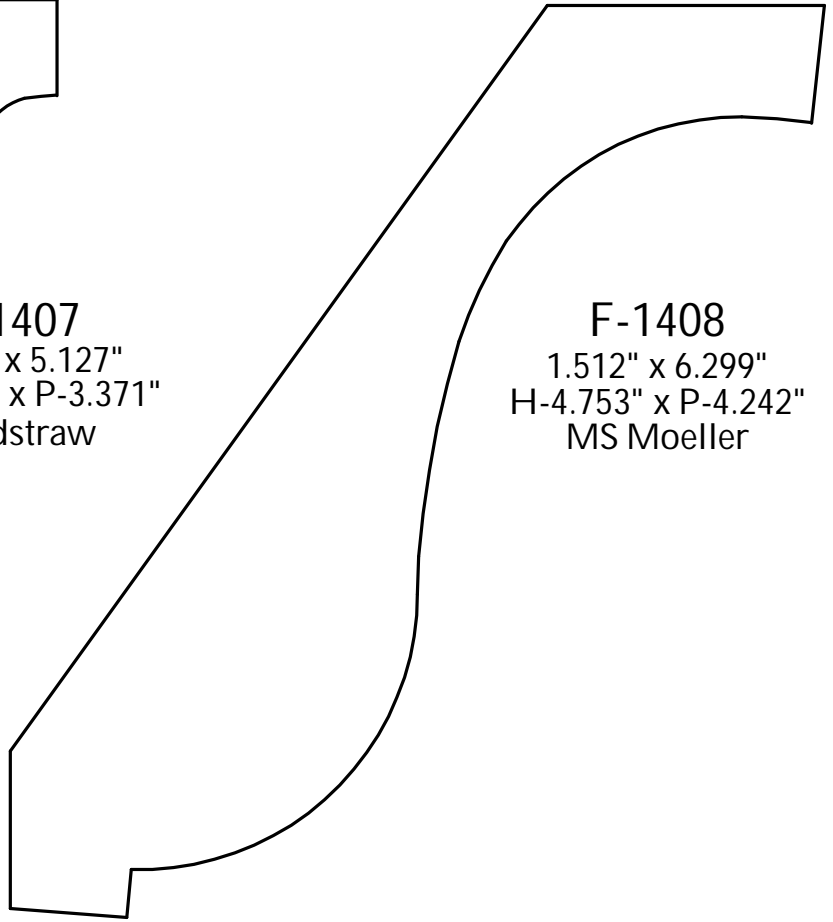

F-1407
0.806" x 5.127"
H-3.862" x P-3.371"
Goldstraw

F-1408
1.512" x 6.299"
H-4.753" x P-4.242"
MS Moeller