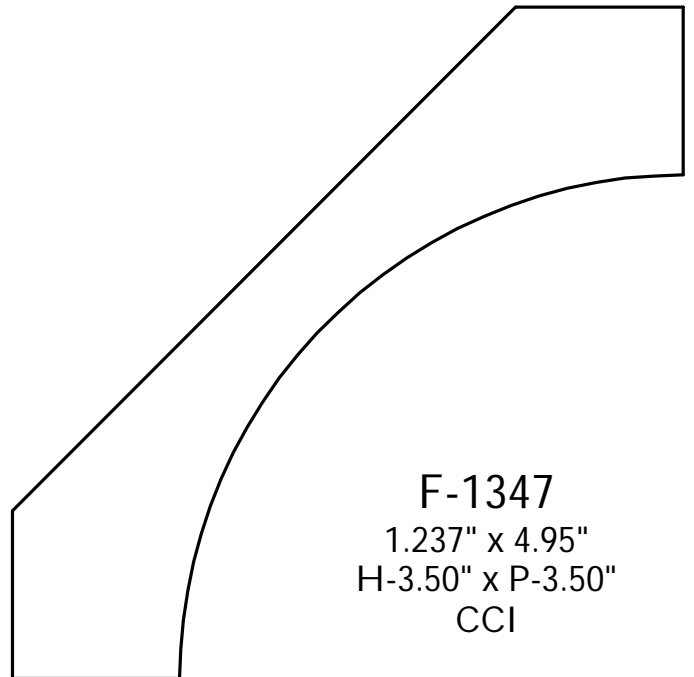

F-1347
1.237" x 4.95"
H-3.50" x P-3.50"
CCI

R. Thomas Frock, Inc.

2730 Loch Raven Rd.
Baltimore, MD 21218

P: (410) 243-9322 - F: (410) 889-2594

Custom Crowns - Page 108