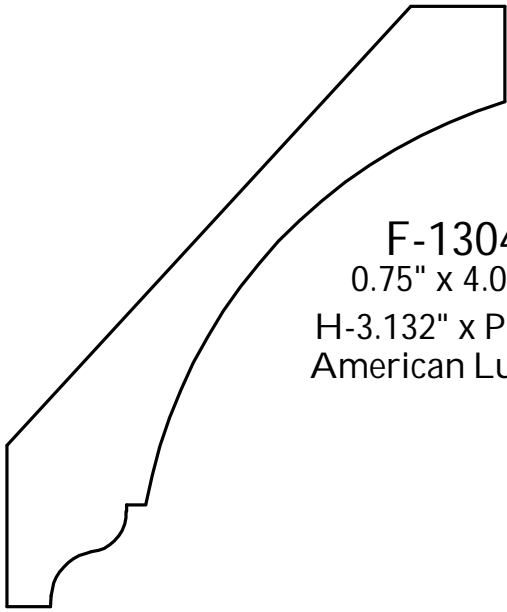

F-1304
0.75" x 4.063"
H-3.132" x P-2.60"
American Lumber