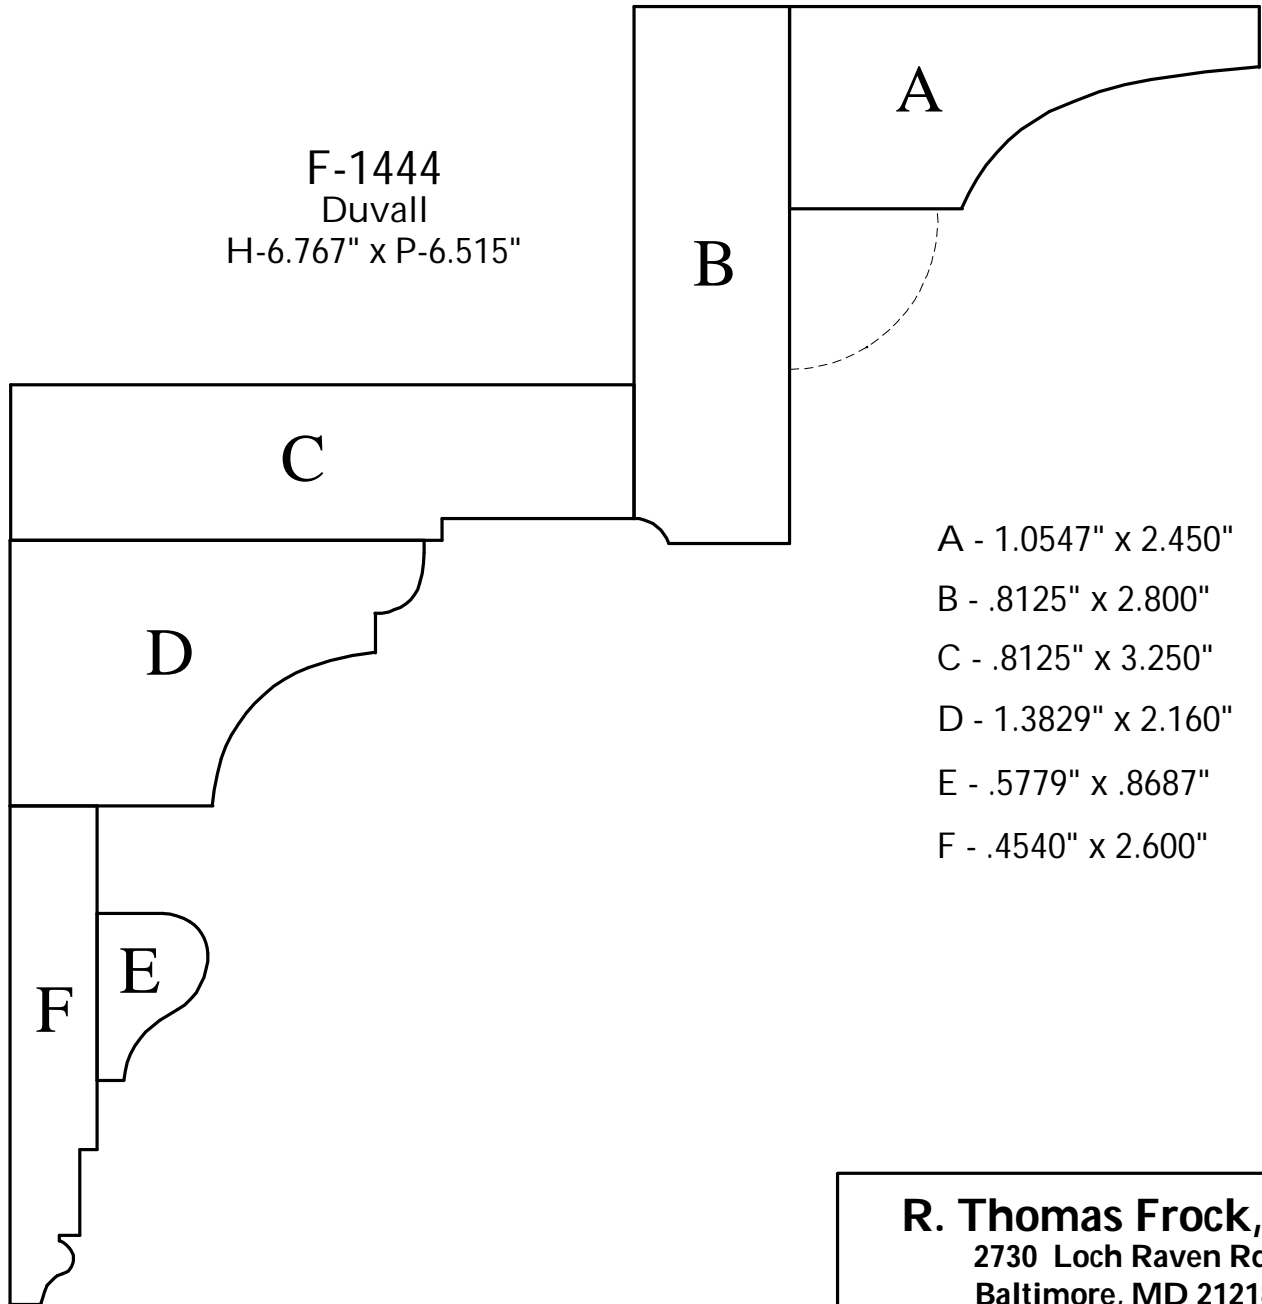

- A - 1.0547" x 2.450"
- B - .8125" x 2.800"
- C - .8125" x 3.250"
- D - 1.3829" x 2.160"
- E - .5779" x .8687"
- F - .4540" x 2.600"

R. Thomas Frock, Inc.
2730 Loch Raven Rd.
Baltimore, MD 21218
P: (410) 243-9322 - F: (410) 889-2594
Custom Crowns - Page 132