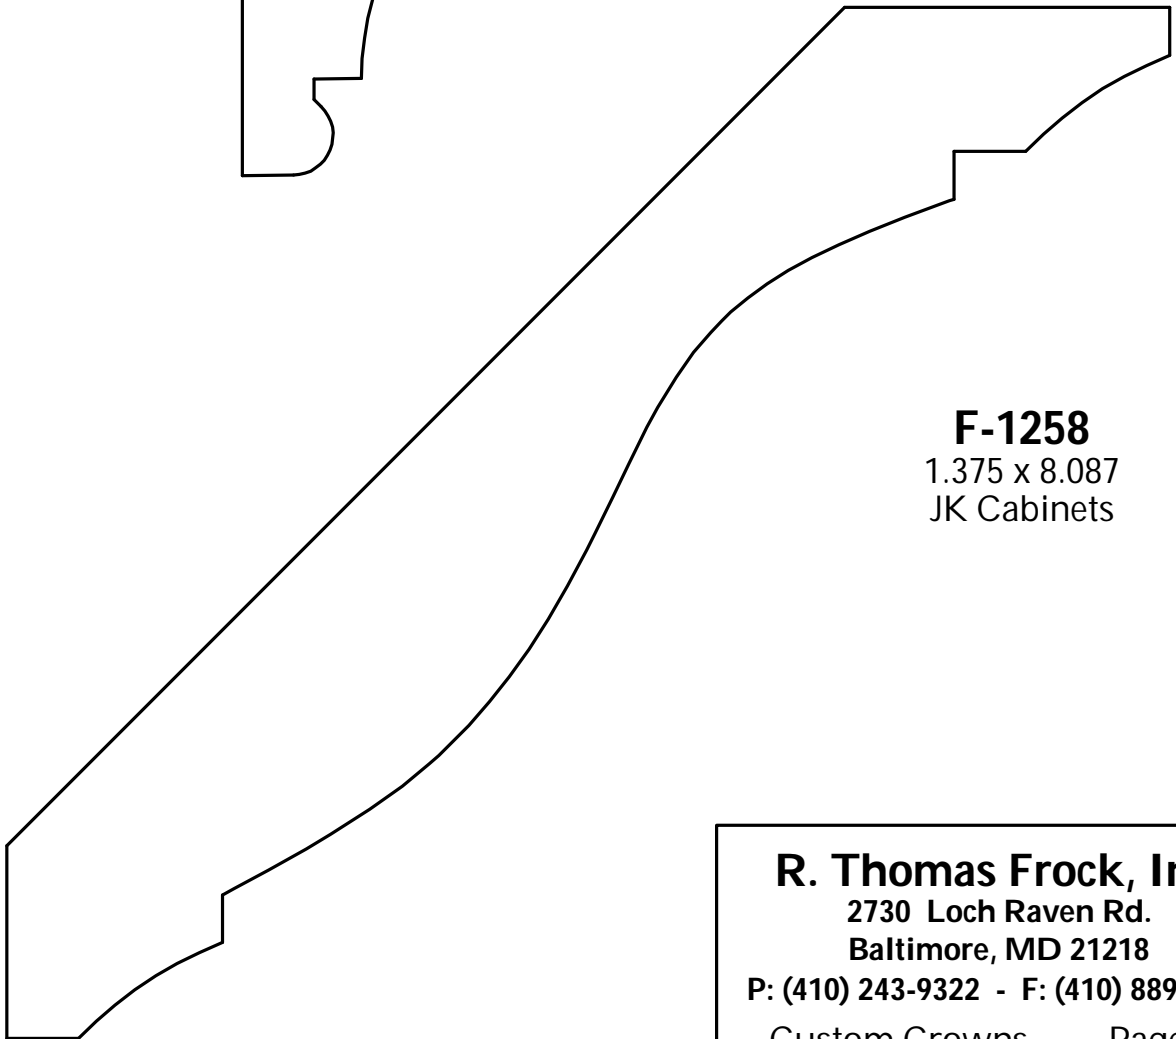

F-1258
1.375 x 8.087
JK Cabinets

R. Thomas Frock, Inc.
2730 Loch Raven Rd.
Baltimore, MD 21218
P: (410) 243-9322 - F: (410) 889-2594
Custom Crowns - Page 85