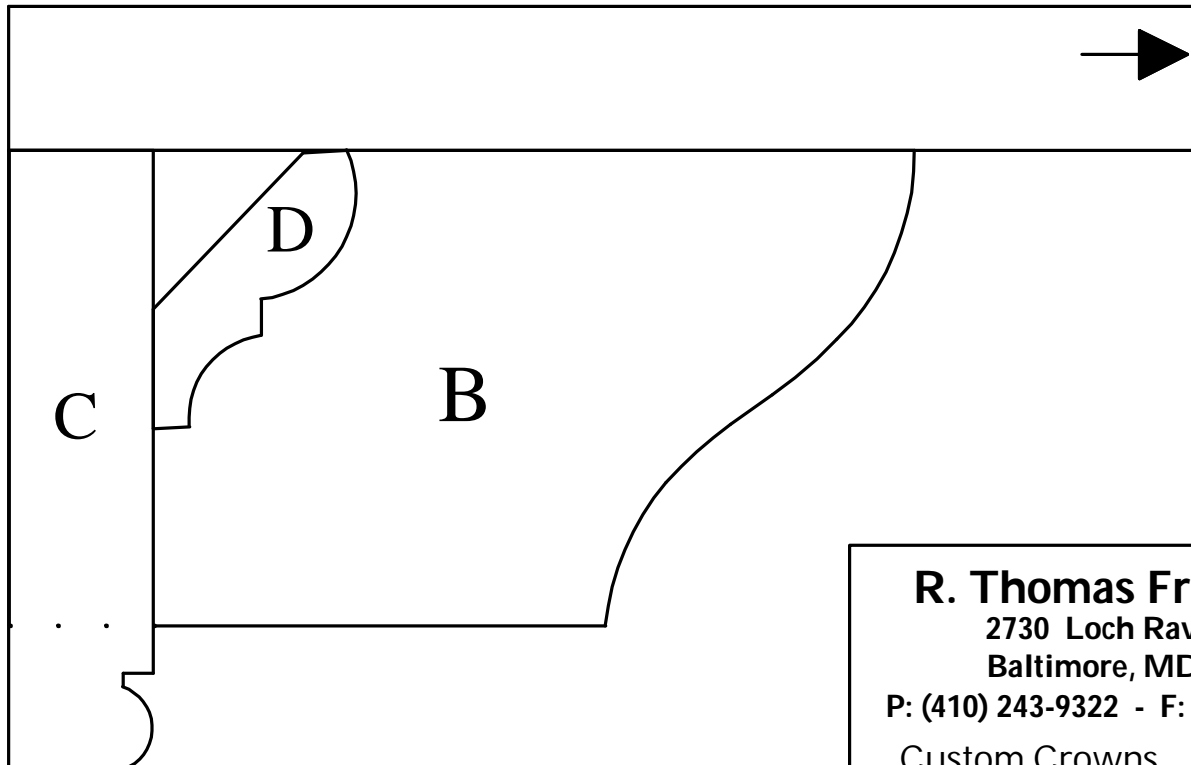

Custom Crowns - Page 127

F-1433

H-8.413" x P-10.77"  
Modco

A-0.986" x 6.93"  
H-5.22" x P-4.57"

B-2.478" x 4.719"

C-0.755" x 3.212"

\*D is WM-74\*

\*C uses B-0038\*