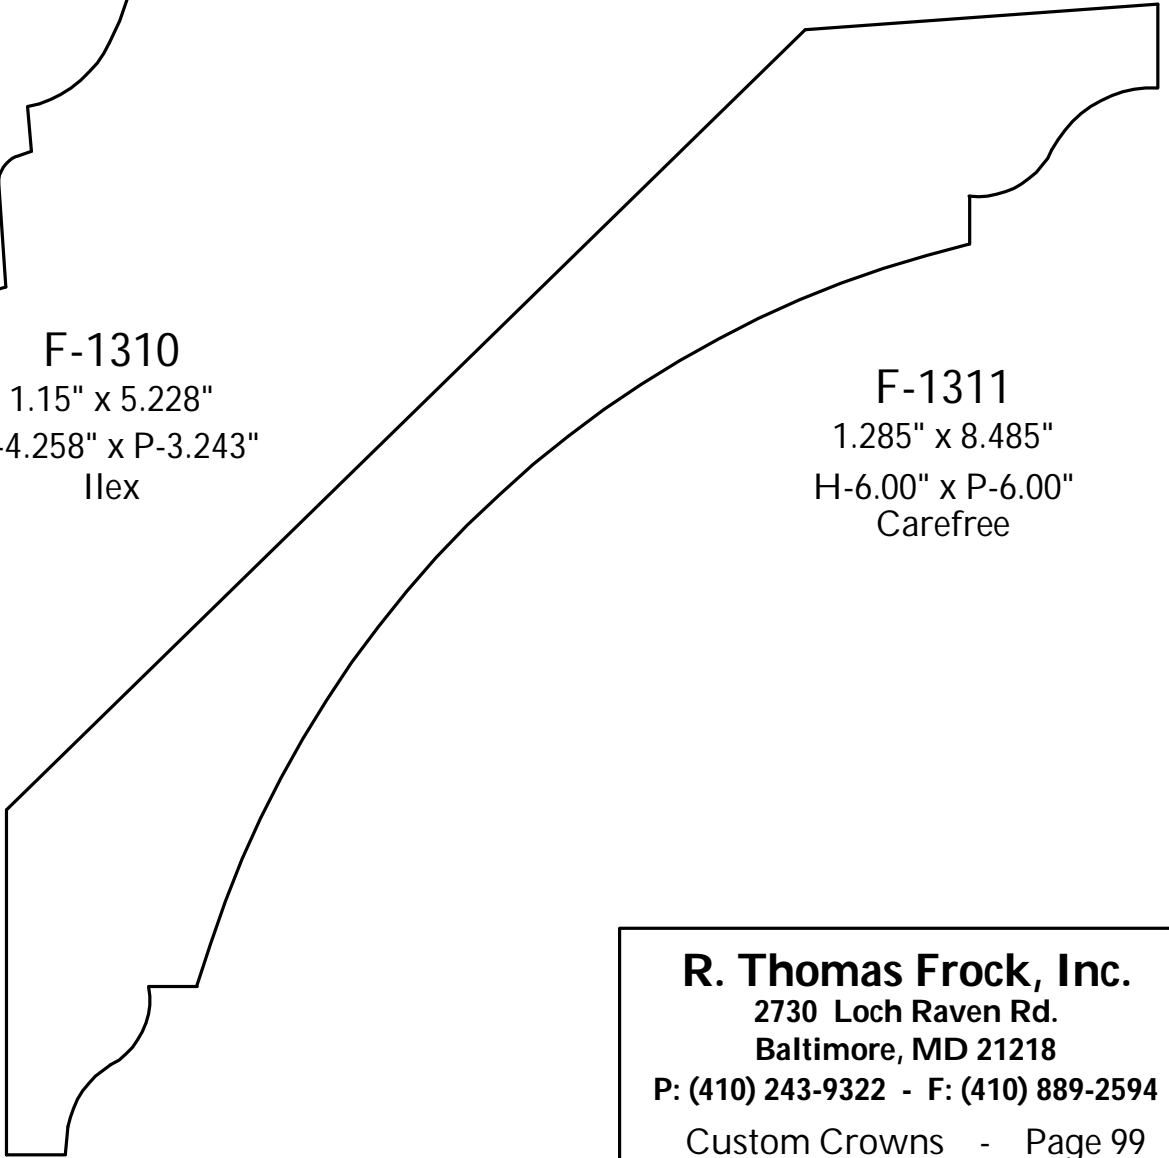

**F-1310**  
 1.15" x 5.228"  
 H-4.258" x P-3.243"  
 Ilex

**F-1311**  
 1.285" x 8.485"  
 H-6.00" x P-6.00"  
 Carefree

**R. Thomas Frock, Inc.**  
 2730 Loch Raven Rd.  
 Baltimore, MD 21218  
 P: (410) 243-9322 - F: (410) 889-2594  
 Custom Crowns - Page 99