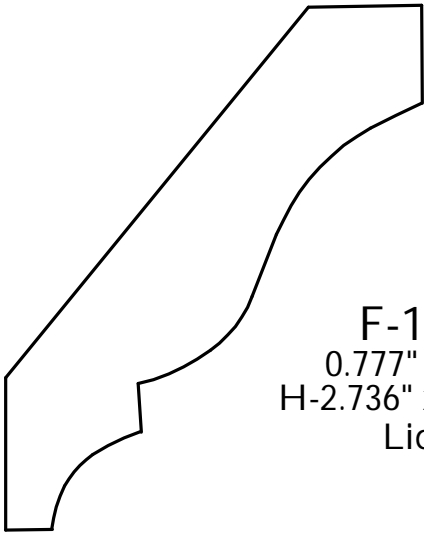

F-1325
0.777" x 3.49"
H-2.736" x P-2.172"
Lidco