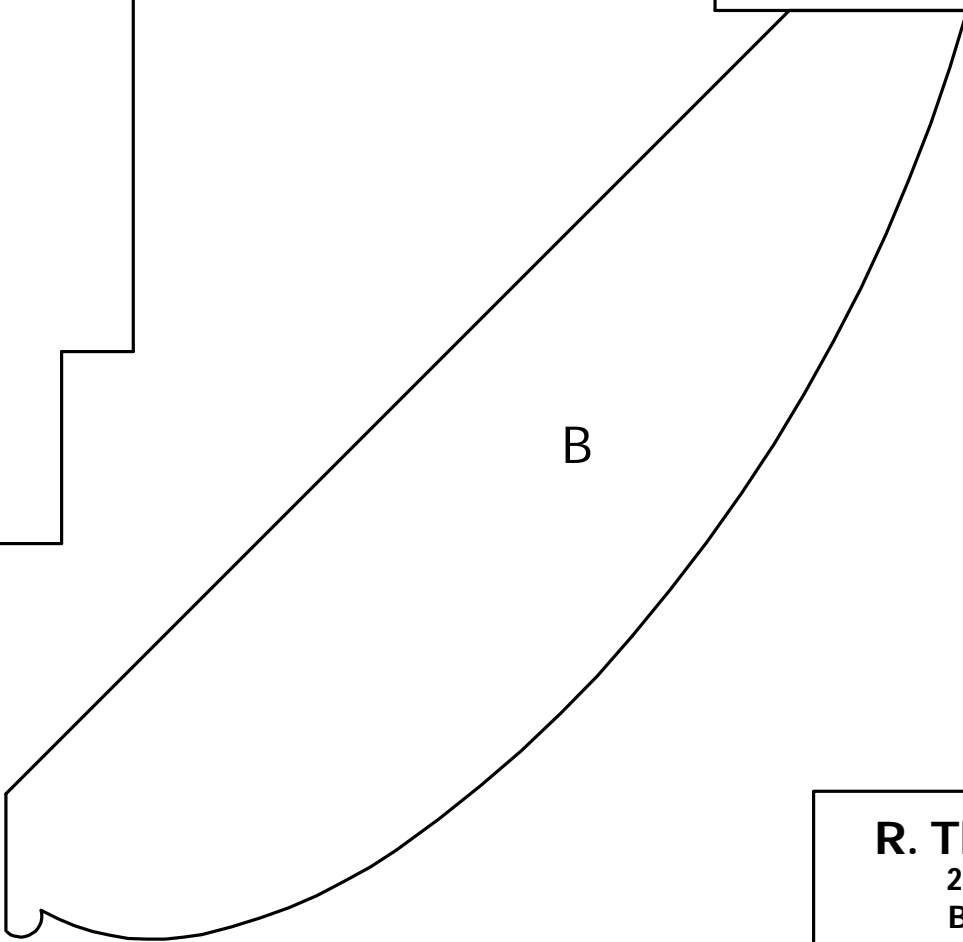

F-1136
A - 13/16 x 1-3/4
B - 1-3/4 x 6-15/16
Woodworks Best

R. Thomas Frock, Inc.
2730 Loch Raven Rd.
Baltimore, MD 21218
P: (410) 243-9322 - F: (410) 889-2594
Custom Crowns - Page 44