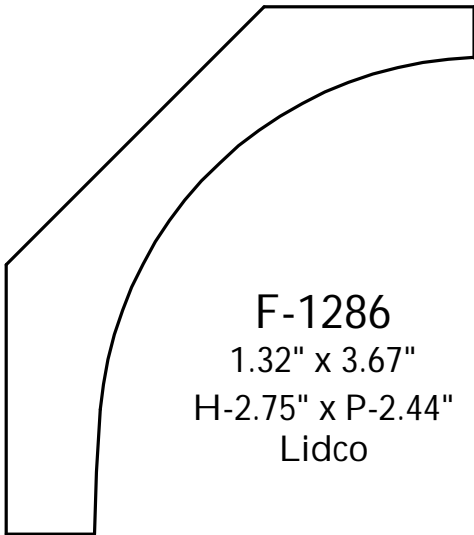

F-1286
1.32" x 3.67"
H-2.75" x P-2.44"
Lidco