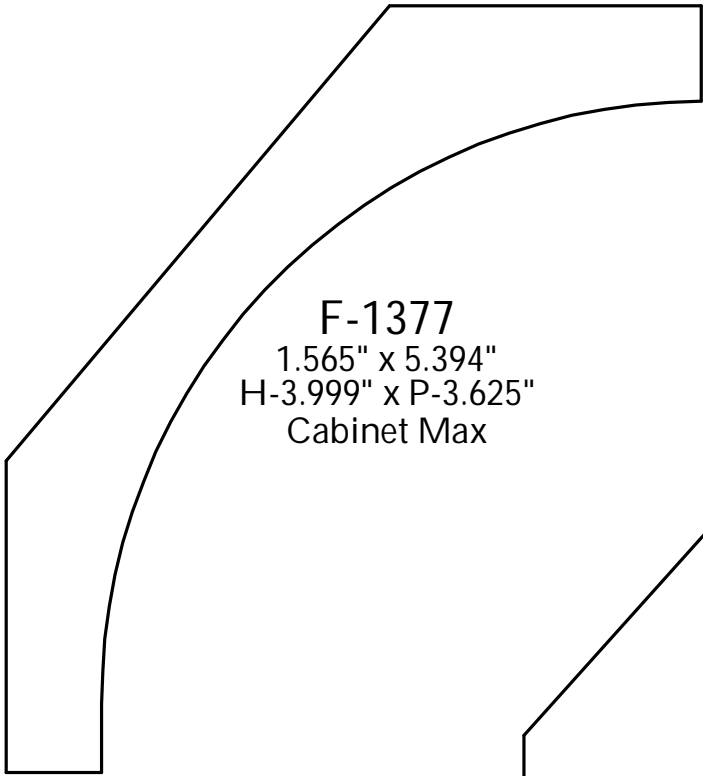

F-1377
1.565" x 5.394"
H-3.999" x P-3.625"
Cabinet Max