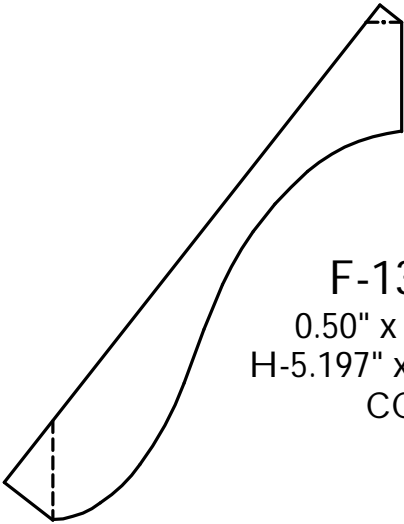

P: (410) 243-9322 - F: (410) 889-2594

Custom Crowns - Page 108

**F-1348**  
 0.573" x 1.597"  
 H-2.467" x P-2.115"  
 TW Perry

**F-1349**  
 1.00" x 5.082"  
 H-3.625" x P-3.563"  
 Branner

**F-1350**  
 0.50" x 3.166"  
 H-5.197" x P-4.609"  
 CCI