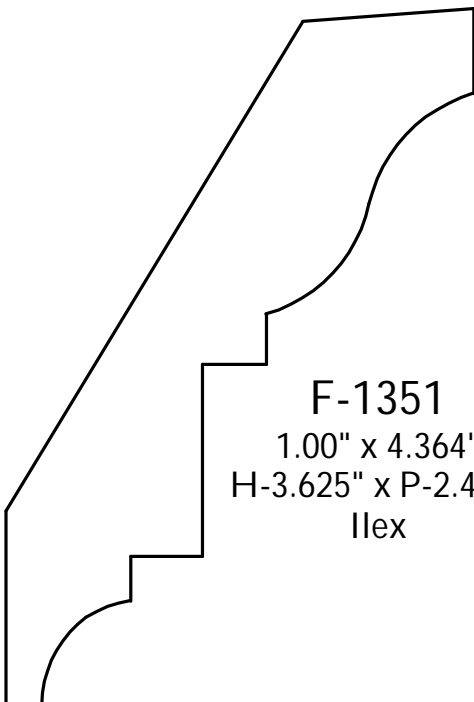

F-1351
1.00" x 4.364"
H-3.625" x P-2.438"
Ilex

R. Thomas Frock, Inc.

2730 Loch Raven Rd.
Baltimore, MD 21218

P: (410) 243-9322 - F: (410) 889-2594

Custom Crowns - Page 109