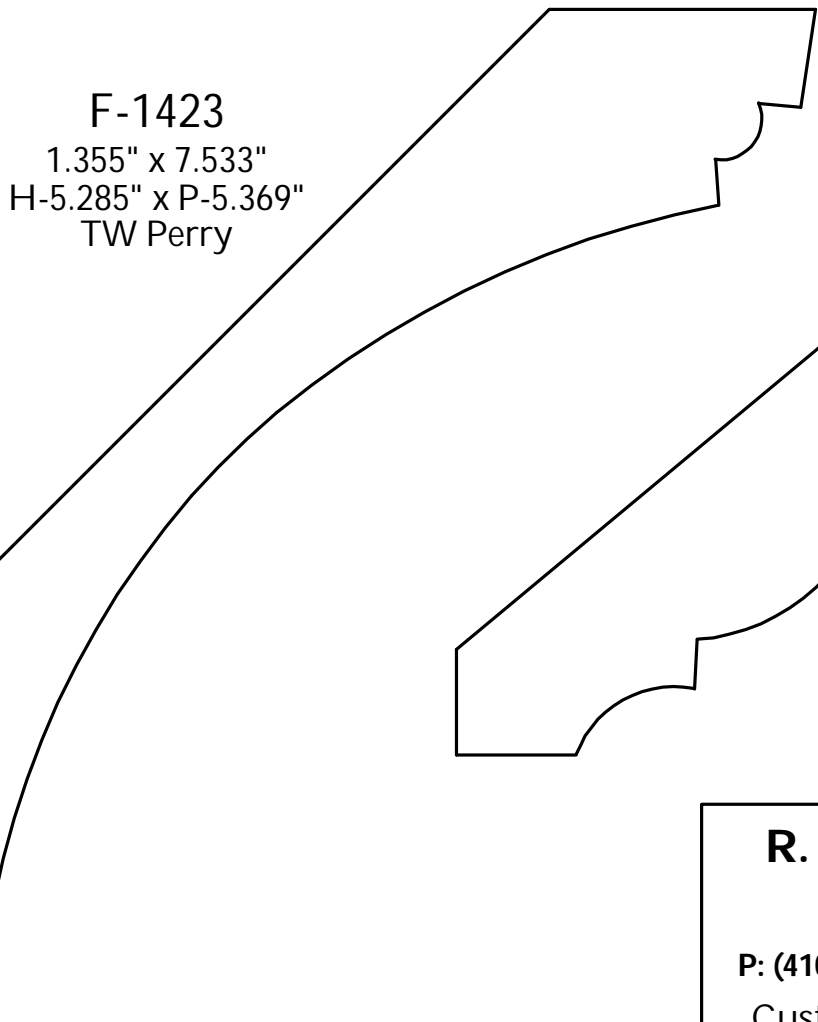

F-1424
0.994" x 4.616"
H-2.751" x P-3.782"
Mill Valley

F-1423
1.355" x 7.533"
H-5.285" x P-5.369"
TW Perry