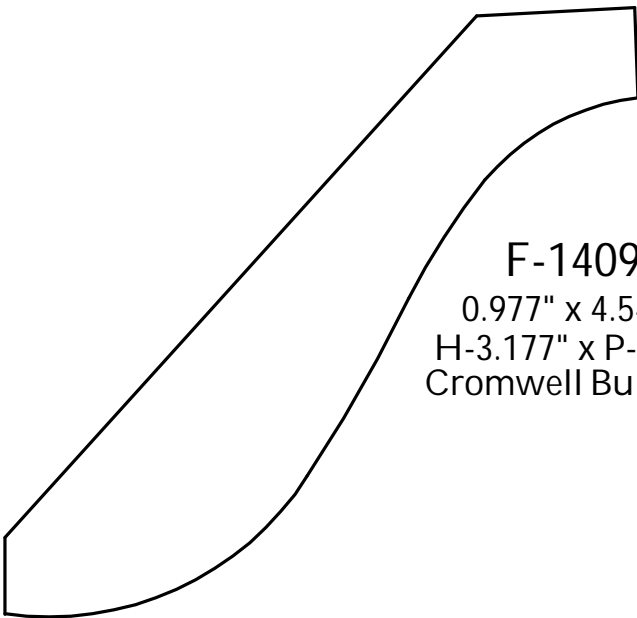

F-1409
0.977" x 4.546"
H-3.177" x P-3.30"
Cromwell Builders