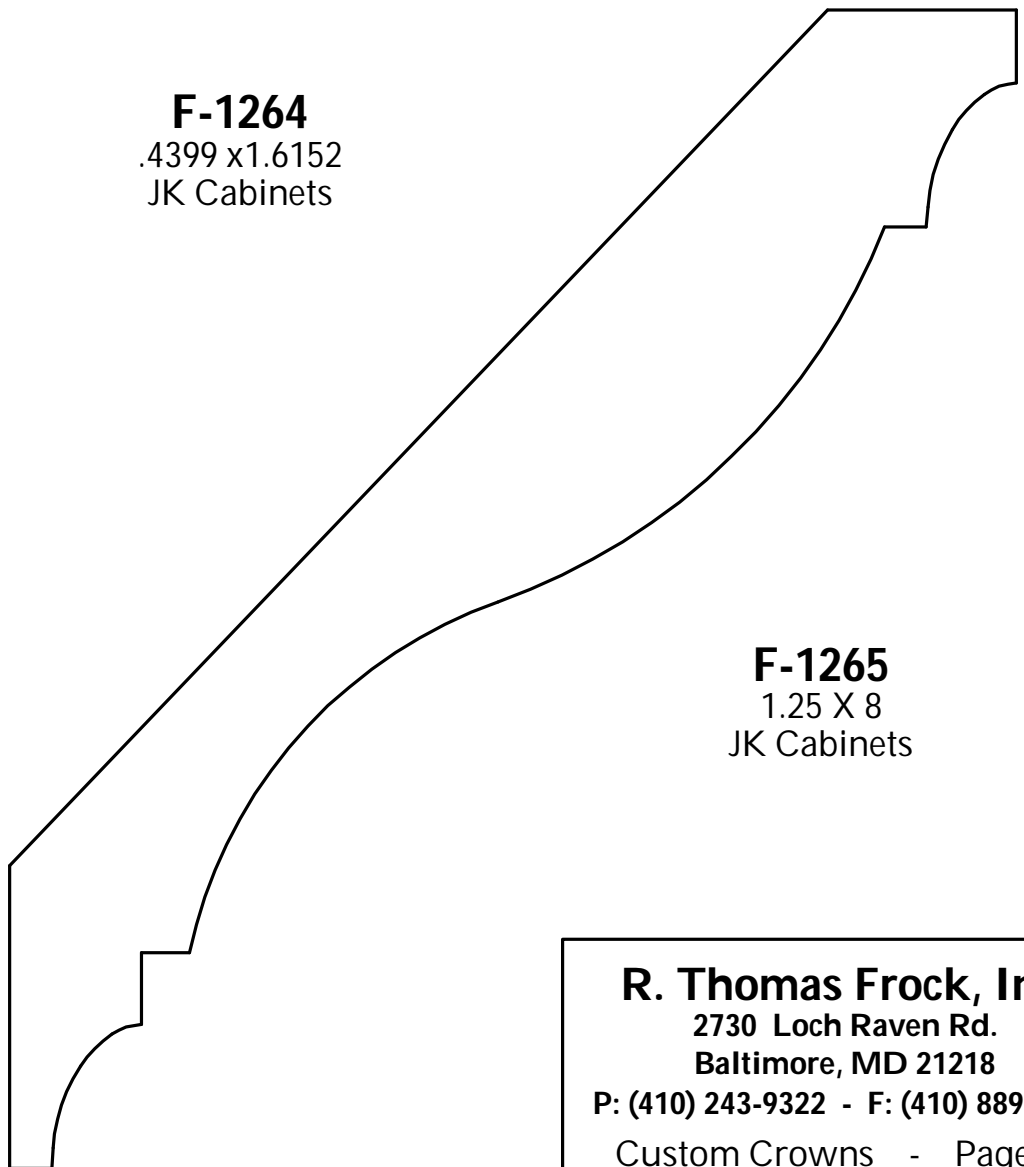

F-1264
.4399 x 1.6152
JK Cabinets

F-1265
1.25 X 8
JK Cabinets