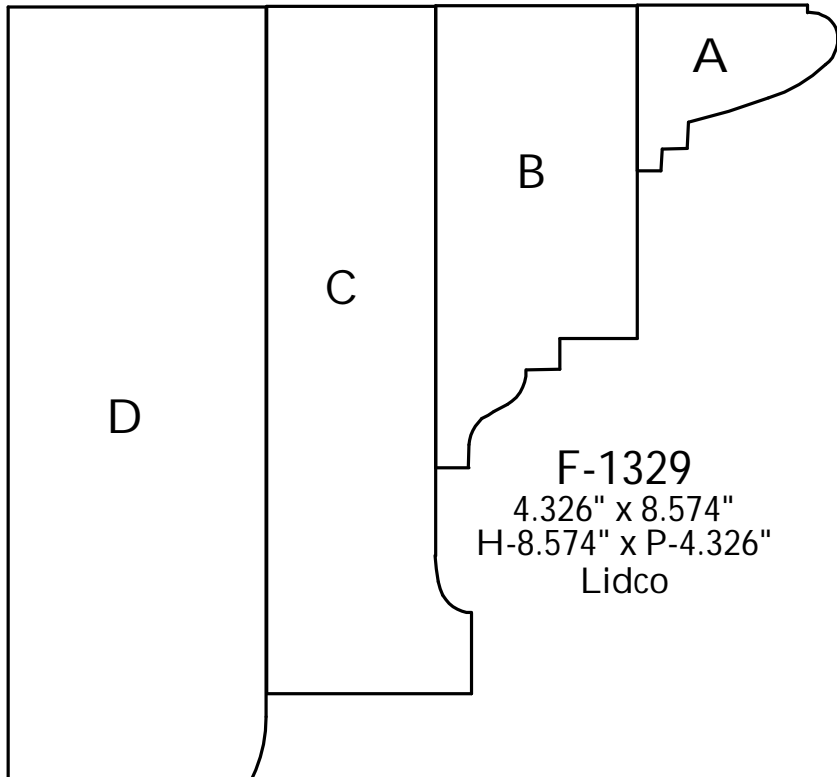

F-1329
4.326" x 8.574"
H-8.574" x P-4.326"
Lidco