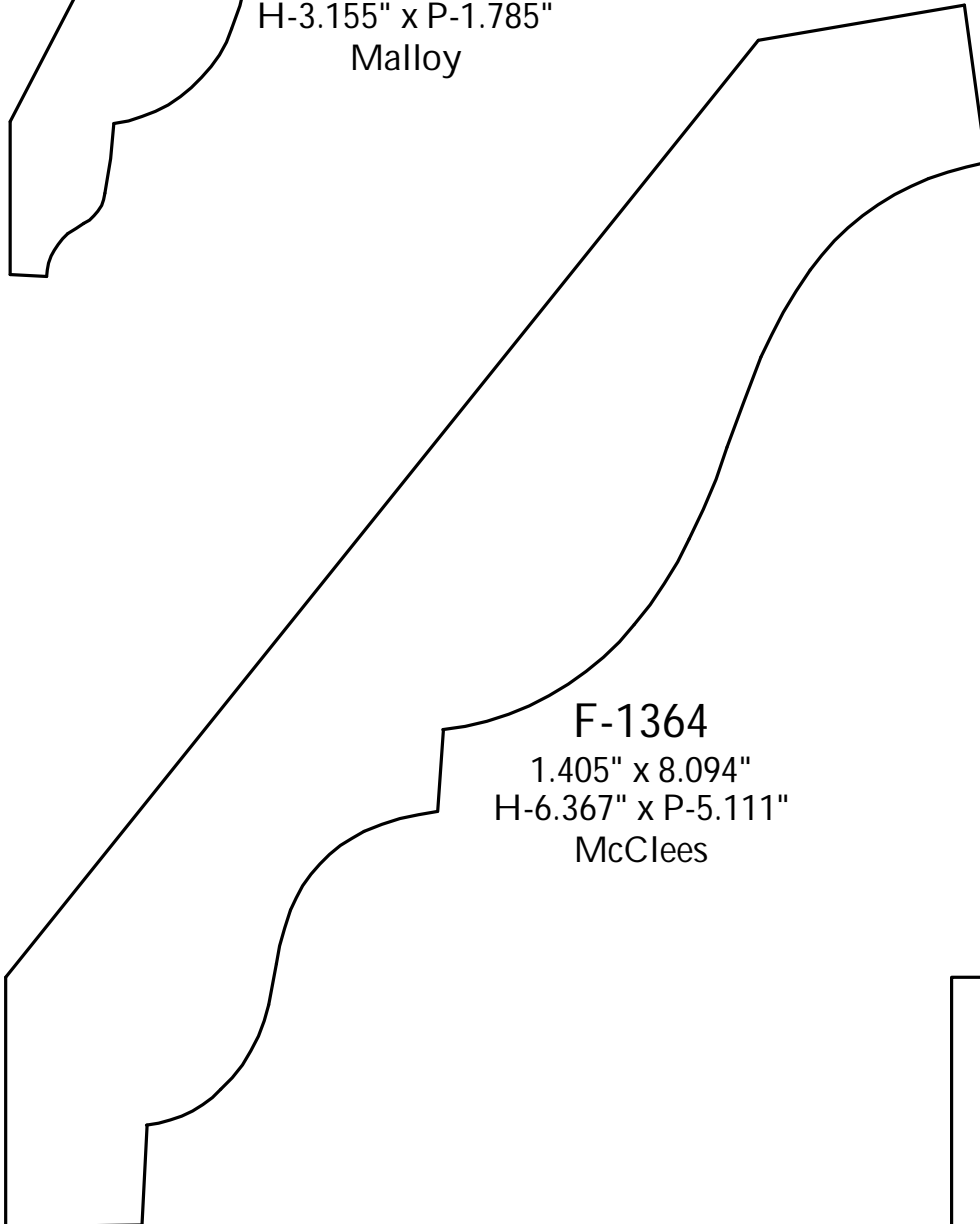

F-1363
0.81" x 3.605"
H-3.155" x P-1.785"
Malloy

F-1364
1.405" x 8.094"
H-6.367" x P-5.111"
McClees

R. Thomas Frock, Inc.

2730 Loch Raven Rd.
Baltimore, MD 21218

P: (410) 243-9322 - F: (410) 889-2594

Custom Crowns - Page 112