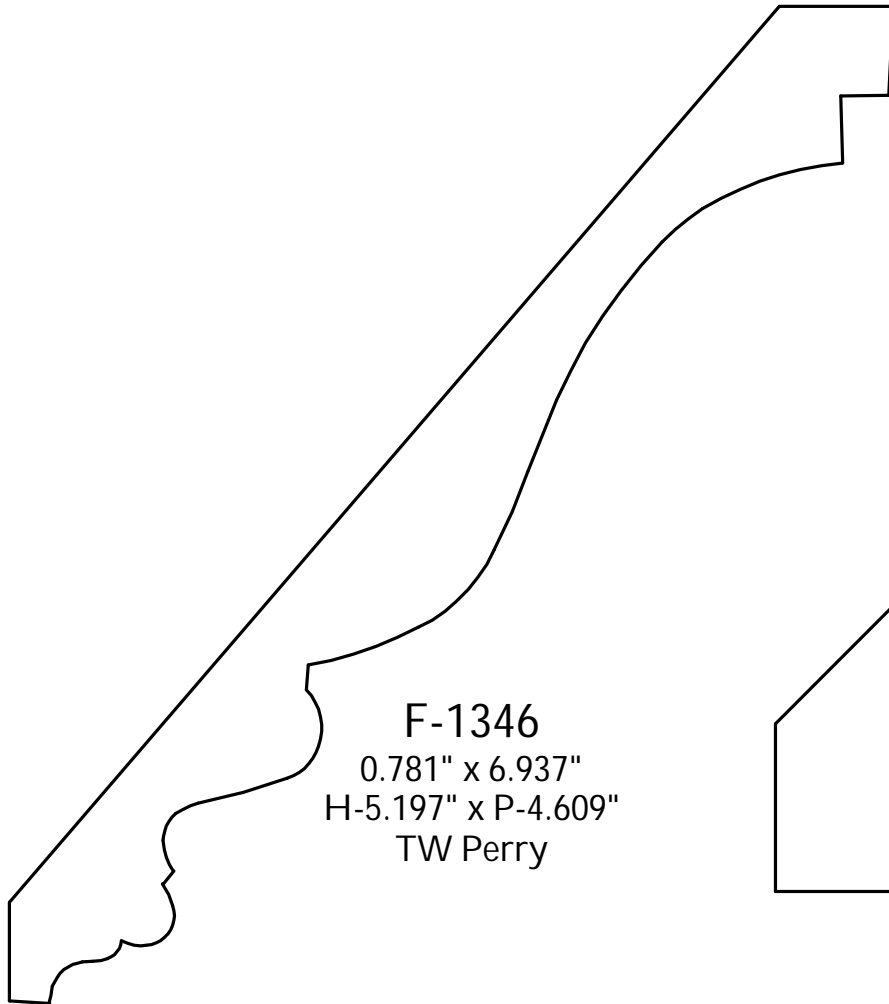

F-1346
0.781" x 6.937"
H-5.197" x P-4.609"
TW Perry