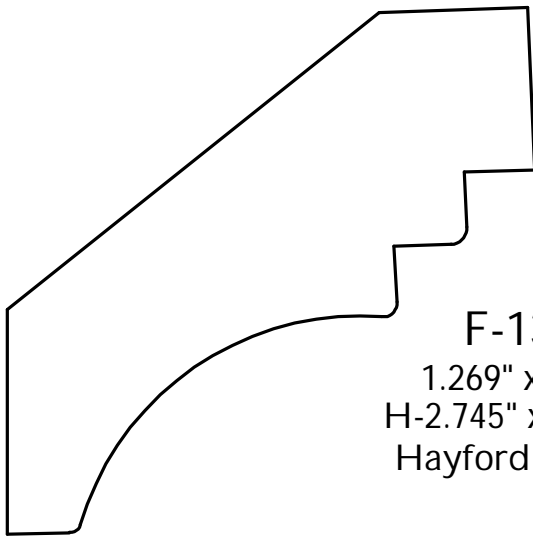

F-1342
1.269" x 3.831"
H-2.745" x P-2.749"
Hayford Builders