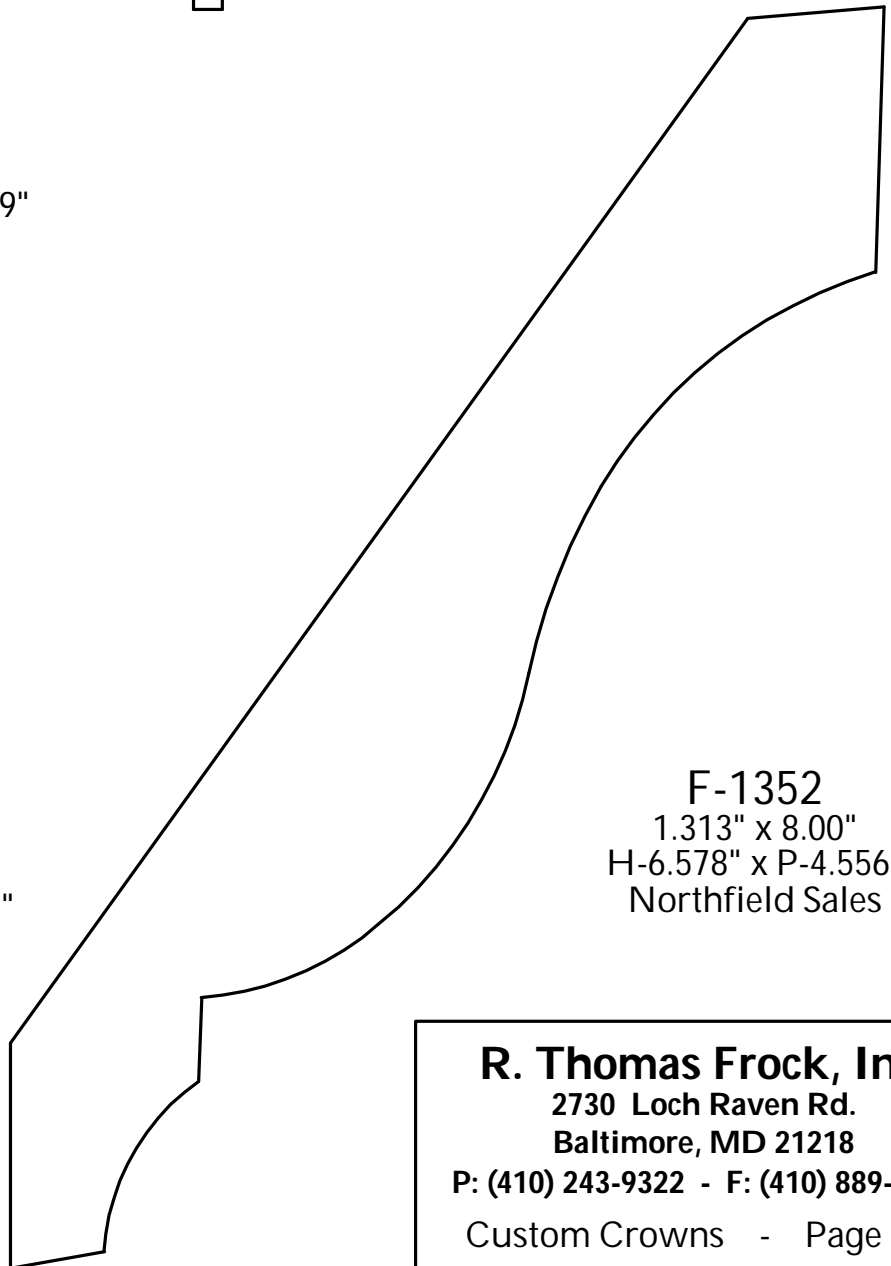

F-1350
0.50" x 3.166"
H-5.197" x P-4.609"
CCI

F-1351
1.00" x 4.364"
H-3.625" x P-2.438"
Ilex

F-1352
1.313" x 8.00"
H-6.578" x P-4.556"
Northfield Sales