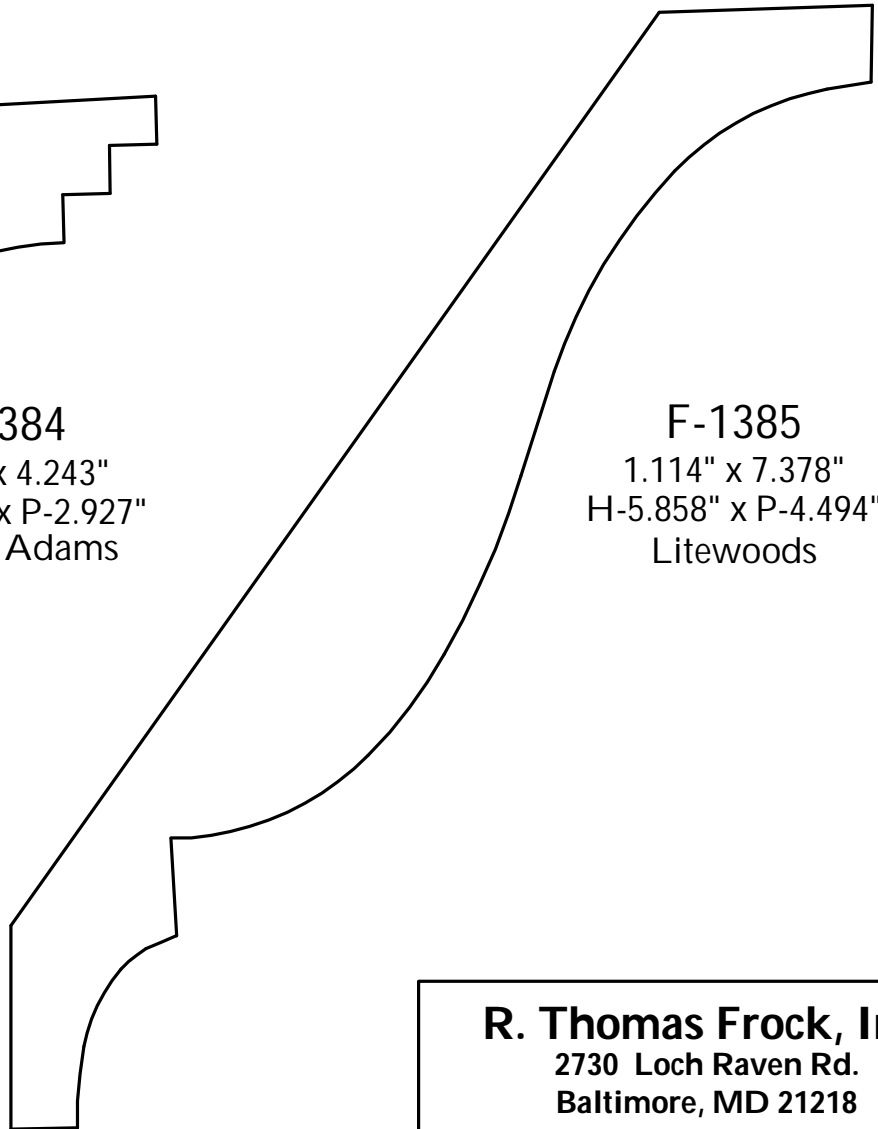

**F-1383**  
 0.948" x 3.769"  
 H-3.047" x P-2.243"  
 Delbert Adams

**F-1384**  
 1.061" x 4.243"  
 H-3.078" x P-2.927"  
 Delbert Adams

**F-1385**  
 1.114" x 7.378"  
 H-5.858" x P-4.494"  
 Litewoods