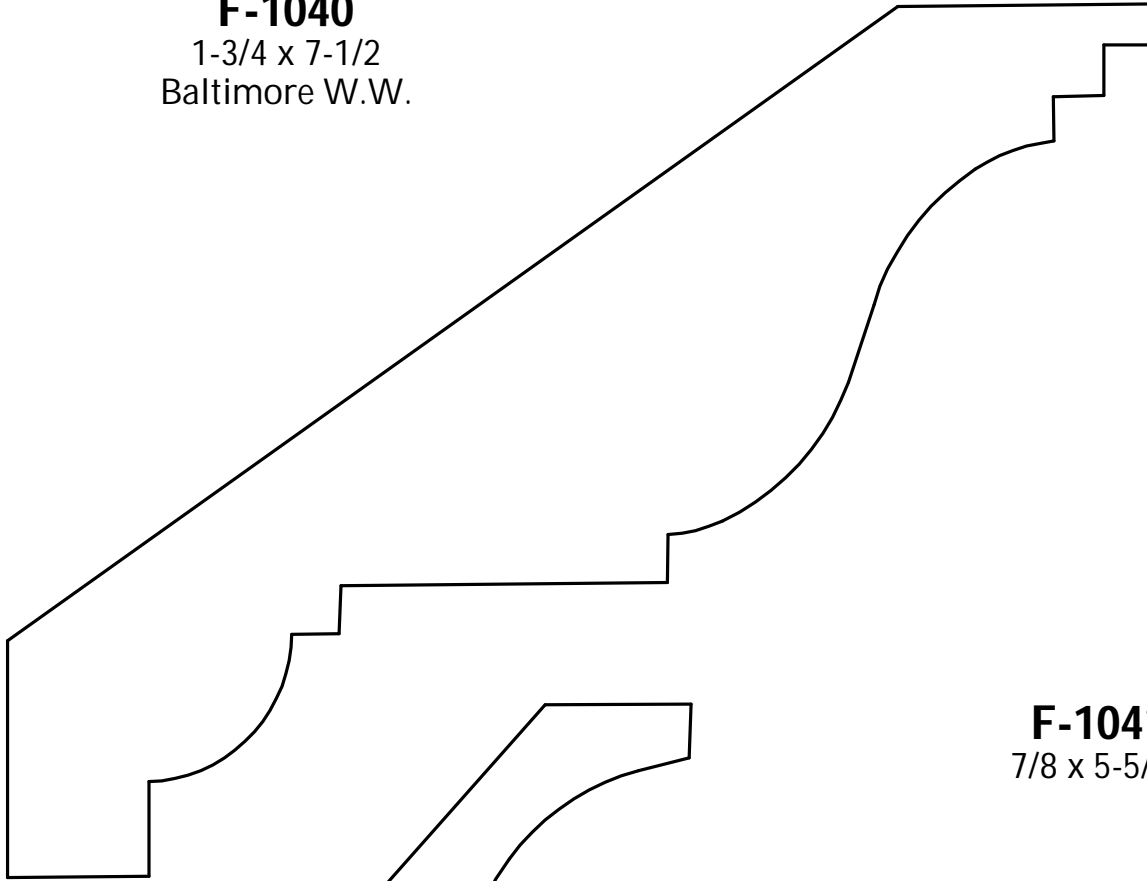

**F-1039**

3/4 x 4-3/8  
Berliner

**R. Thomas Frock, Inc.**

2730 Loch Raven Rd.  
Baltimore, MD 21218

P: (410) 243-9322 - F: (410) 889-2594

Custom Crowns - Page 10

**F-1040**  
1-3/4 x 7-1/2  
Baltimore W.W.