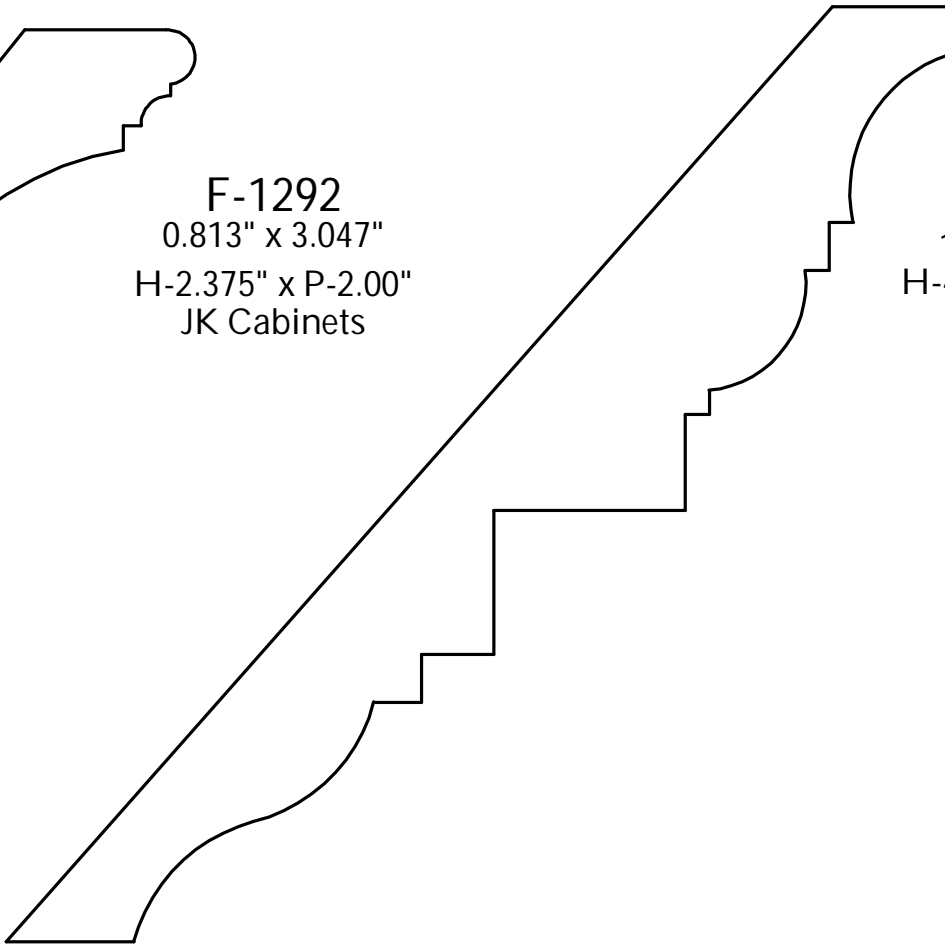

F-1292
0.813" x 3.047"
H-2.375" x P-2.00"
JK Cabinets

F-1293
1.164" x 6.909"
H-4.875" x P-4.918"
JK Cabinets