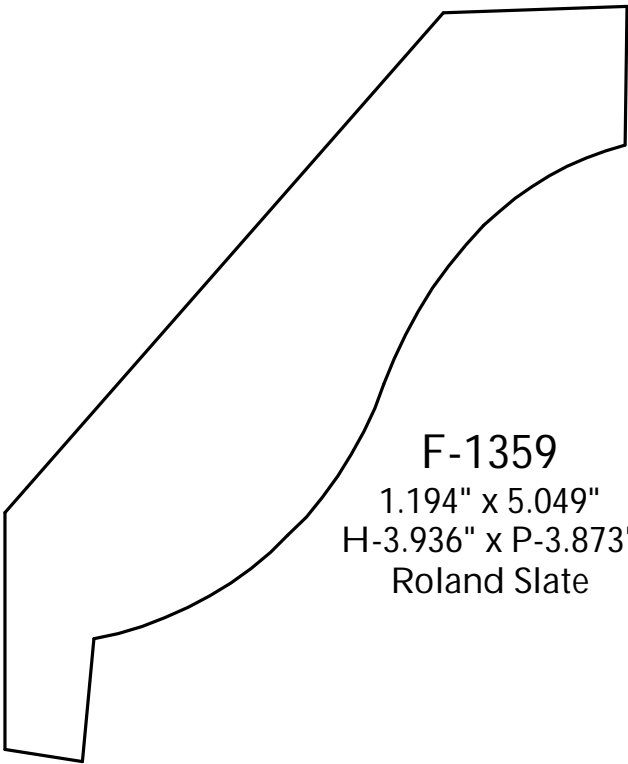

F-1359
1.194" x 5.049"
H-3.936" x P-3.873"
Roland Slate