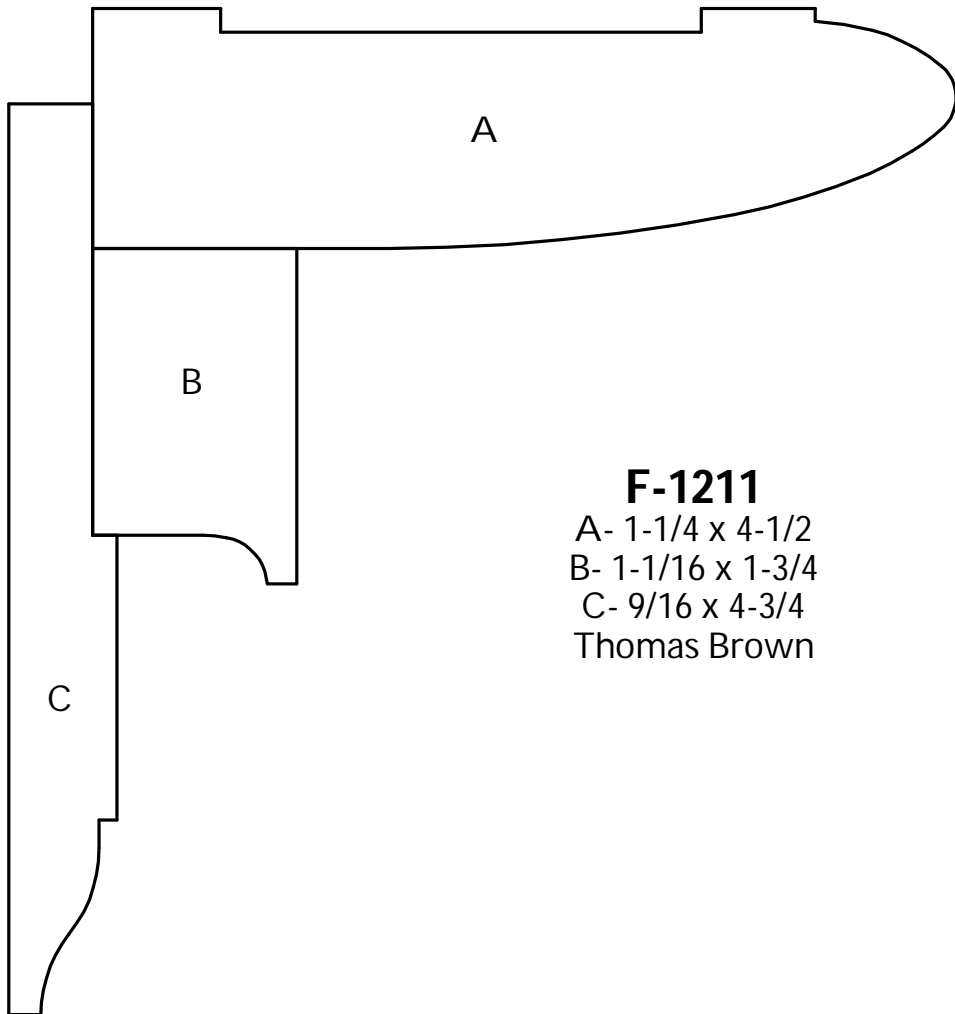

F-1211

A- 1-1/4 x 4-1/2
B- 1-1/16 x 1-3/4
C- 9/16 x 4-3/4
Thomas Brown