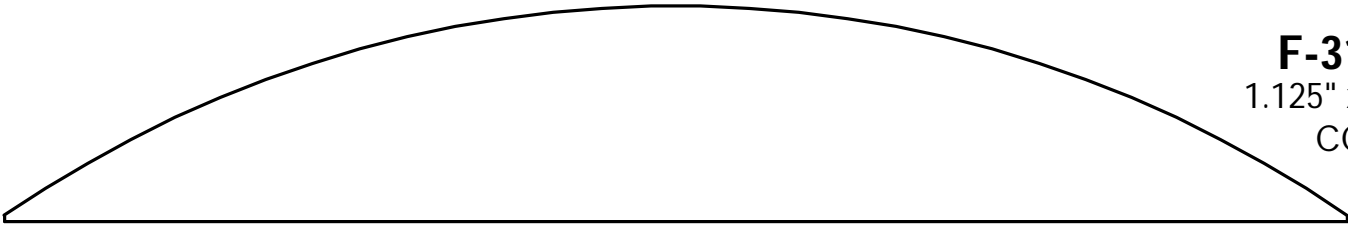

F-3185
0.761" x 3.473"
Jim Heagy

F-3186
1.00" x 4.25"
Fallston

F-3187
0.747" x 2.264"
Stone Ridge

F-3188
0.813" X 3.313"
R.Thomas Frock

F-3189
0.831" X 2.762"
Dagdigion

F-3195
1.553" x 3.534"
FNW Construction

F-3196
0.749" x 3.284"
Ilex Services

F-3197
0.869" x 3.034"
CCI

F-3198
0.625" X 5.25"
TW Perry

F-3199
1.457" X 3.973"
Mahogany Inc.

F-3192
1.125" x 7.00"
CCI