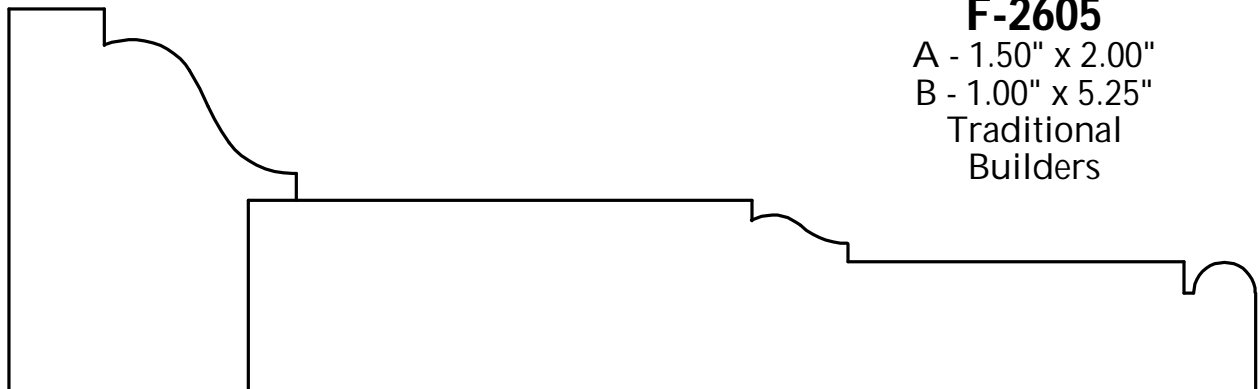

F-2605
A - 1.50" x 2.00"
B - 1.00" x 5.25"
Traditional
Builders

R. Thomas Frock, Inc.
2730 Loch Raven Rd.
Baltimore, MD 21218
P: (410) 243-9322 - F: (410) 889-2594
Custom Casing - Page 131